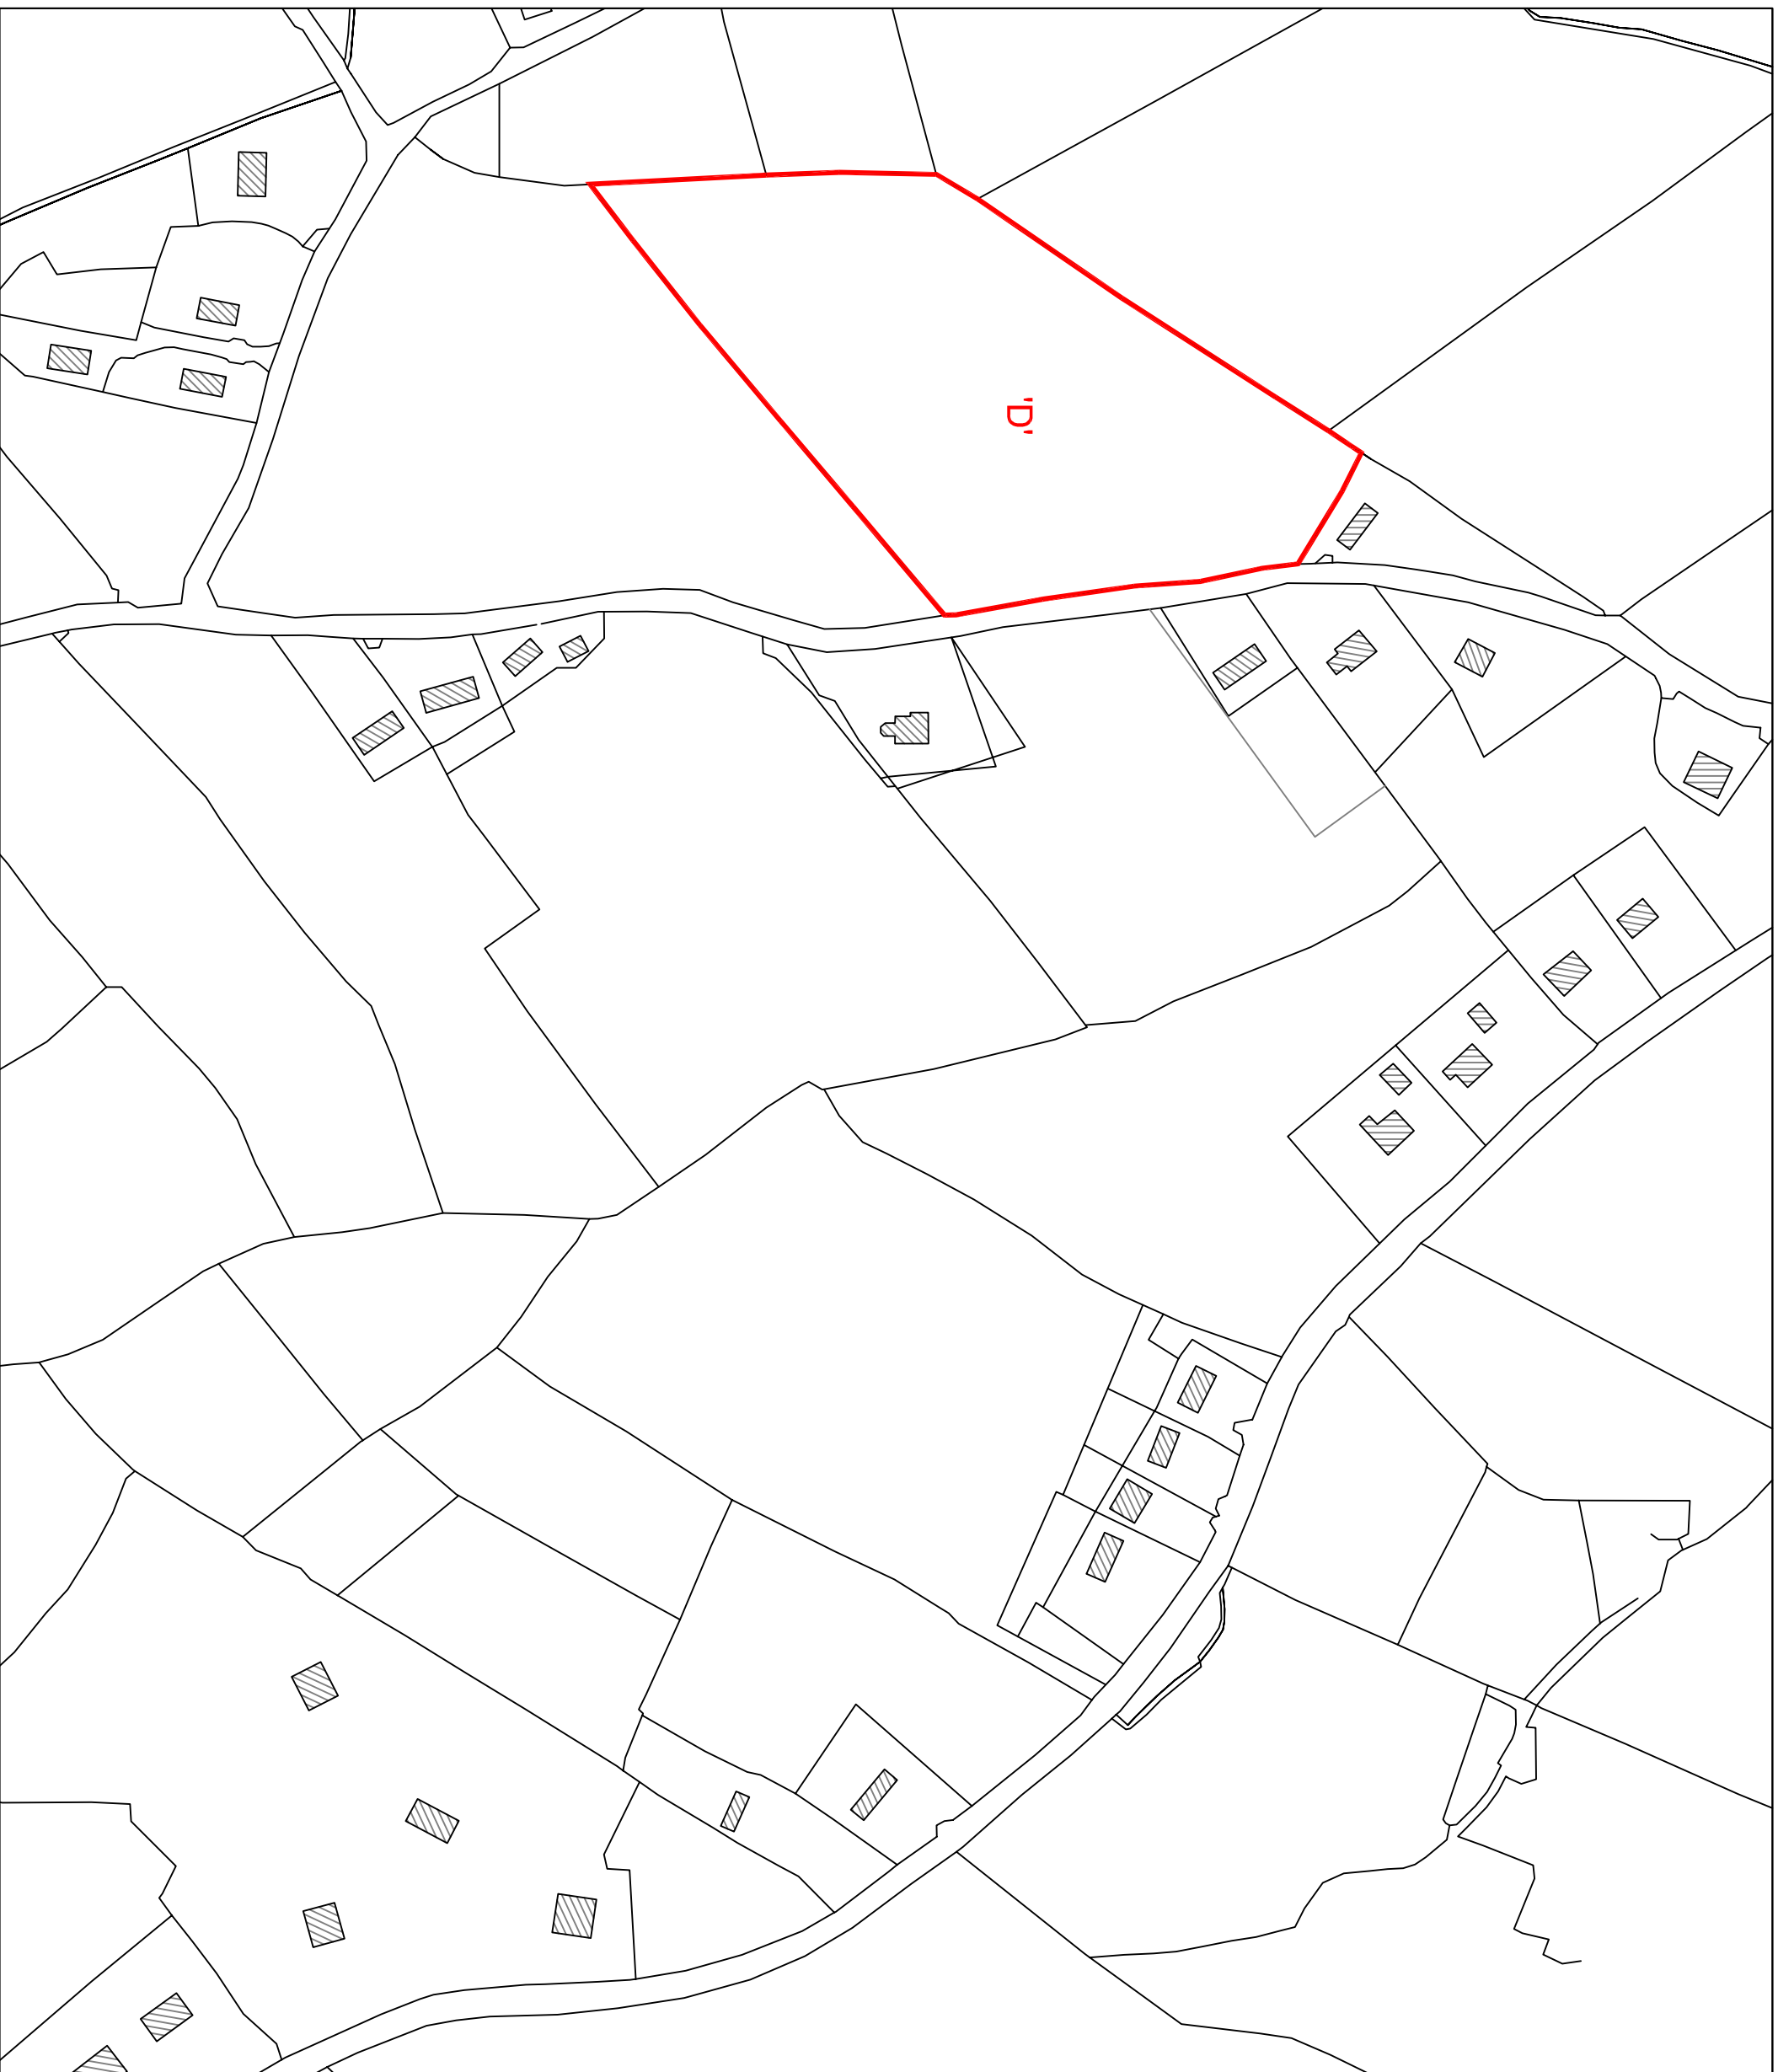

**MAP FOR IDENTIFICATION
PURPOSES ONLY**

EXTRACT LOUTH O.S. SHEETS
1497-C & 1564-A

AREA OF 'D'

Area = 2.914 hectares (7.201 ac)

**ECC Design &
Engineering Limited**

Jenkinson Business Park
Jenkinson, Dundalk
Co. Louth, Ireland, A91 W224
+353 (0) 42 9380285 www.eccgroup.ie
info@eccgroup.ie

JOB
Lands at Faughart Lower, Dundalk,
Co. Louth

CLIENT Property Partners Laurence Gunne
ADDRESS Faughart Lower, Dundalk, Co. Louth

DRAWING TITLE
Sale Map
Map for Contract Purposes Only

DRAWING STATUS Contract Mapping

DRAWN BY Colin Holmes
CHECKED BY Colin Holmes
DATE December 2024

DRAWING SCALES
1 : 2500 to A1 size

DRAWING NUMBER Fau - 004.
REVISION -