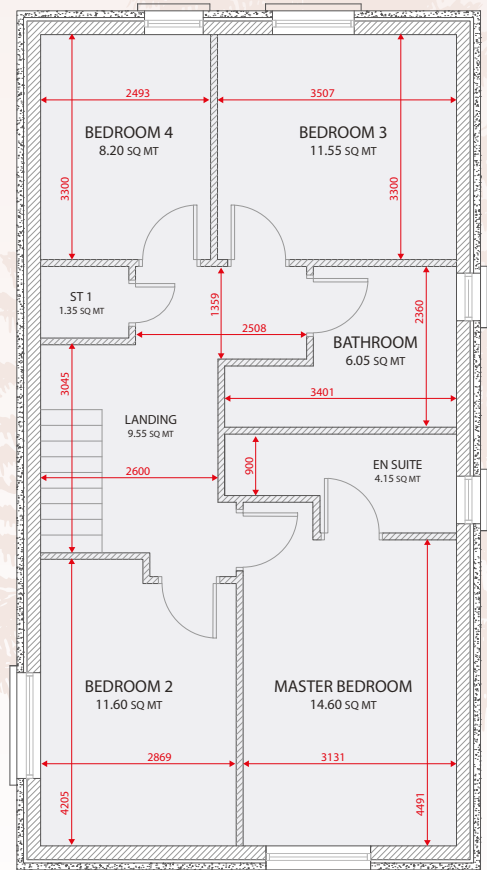

ROS RUA

 House Type **A**

4 BED 2 STOREY DETACHED

159 SQ MT

GROUND FLOOR

FIRST FLOOR

Drawings are approximate and for illustration purpose only and are not to scale. We take no responsibility for omissions and errors. All should be verified by the buyer.