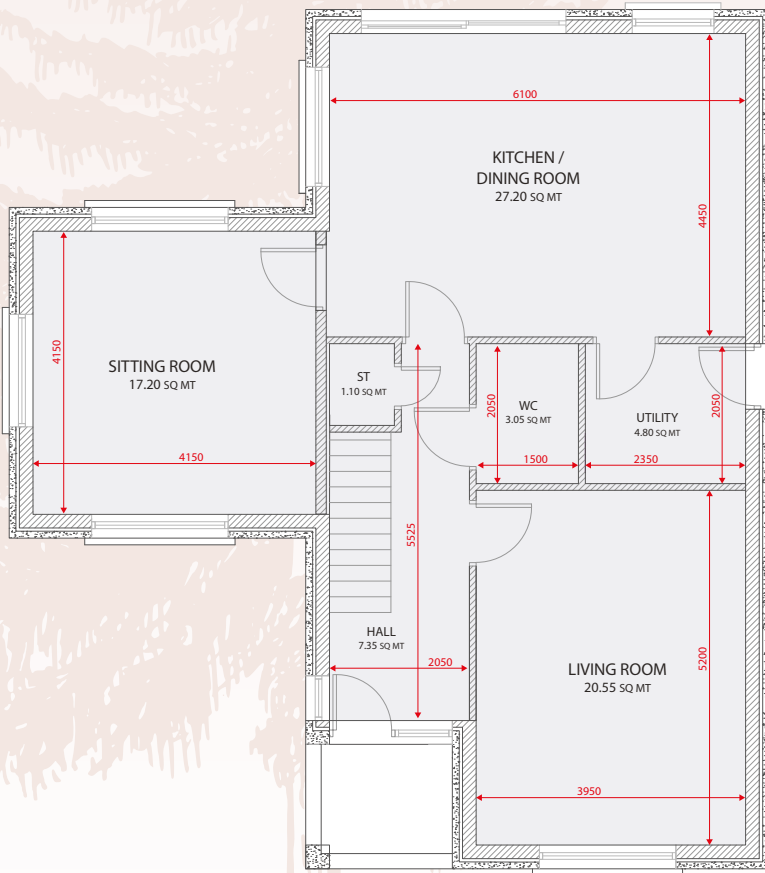

ROS RUA

 House Type **A**

4 BED 2 STOREY DETACHED

159 SQ MT

GROUND FLOOR

FIRST FLOOR

Drawings are approximate and for illustration purpose only and are not to scale. We take no responsibility for omissions and errors. All should be verified by the buyer.