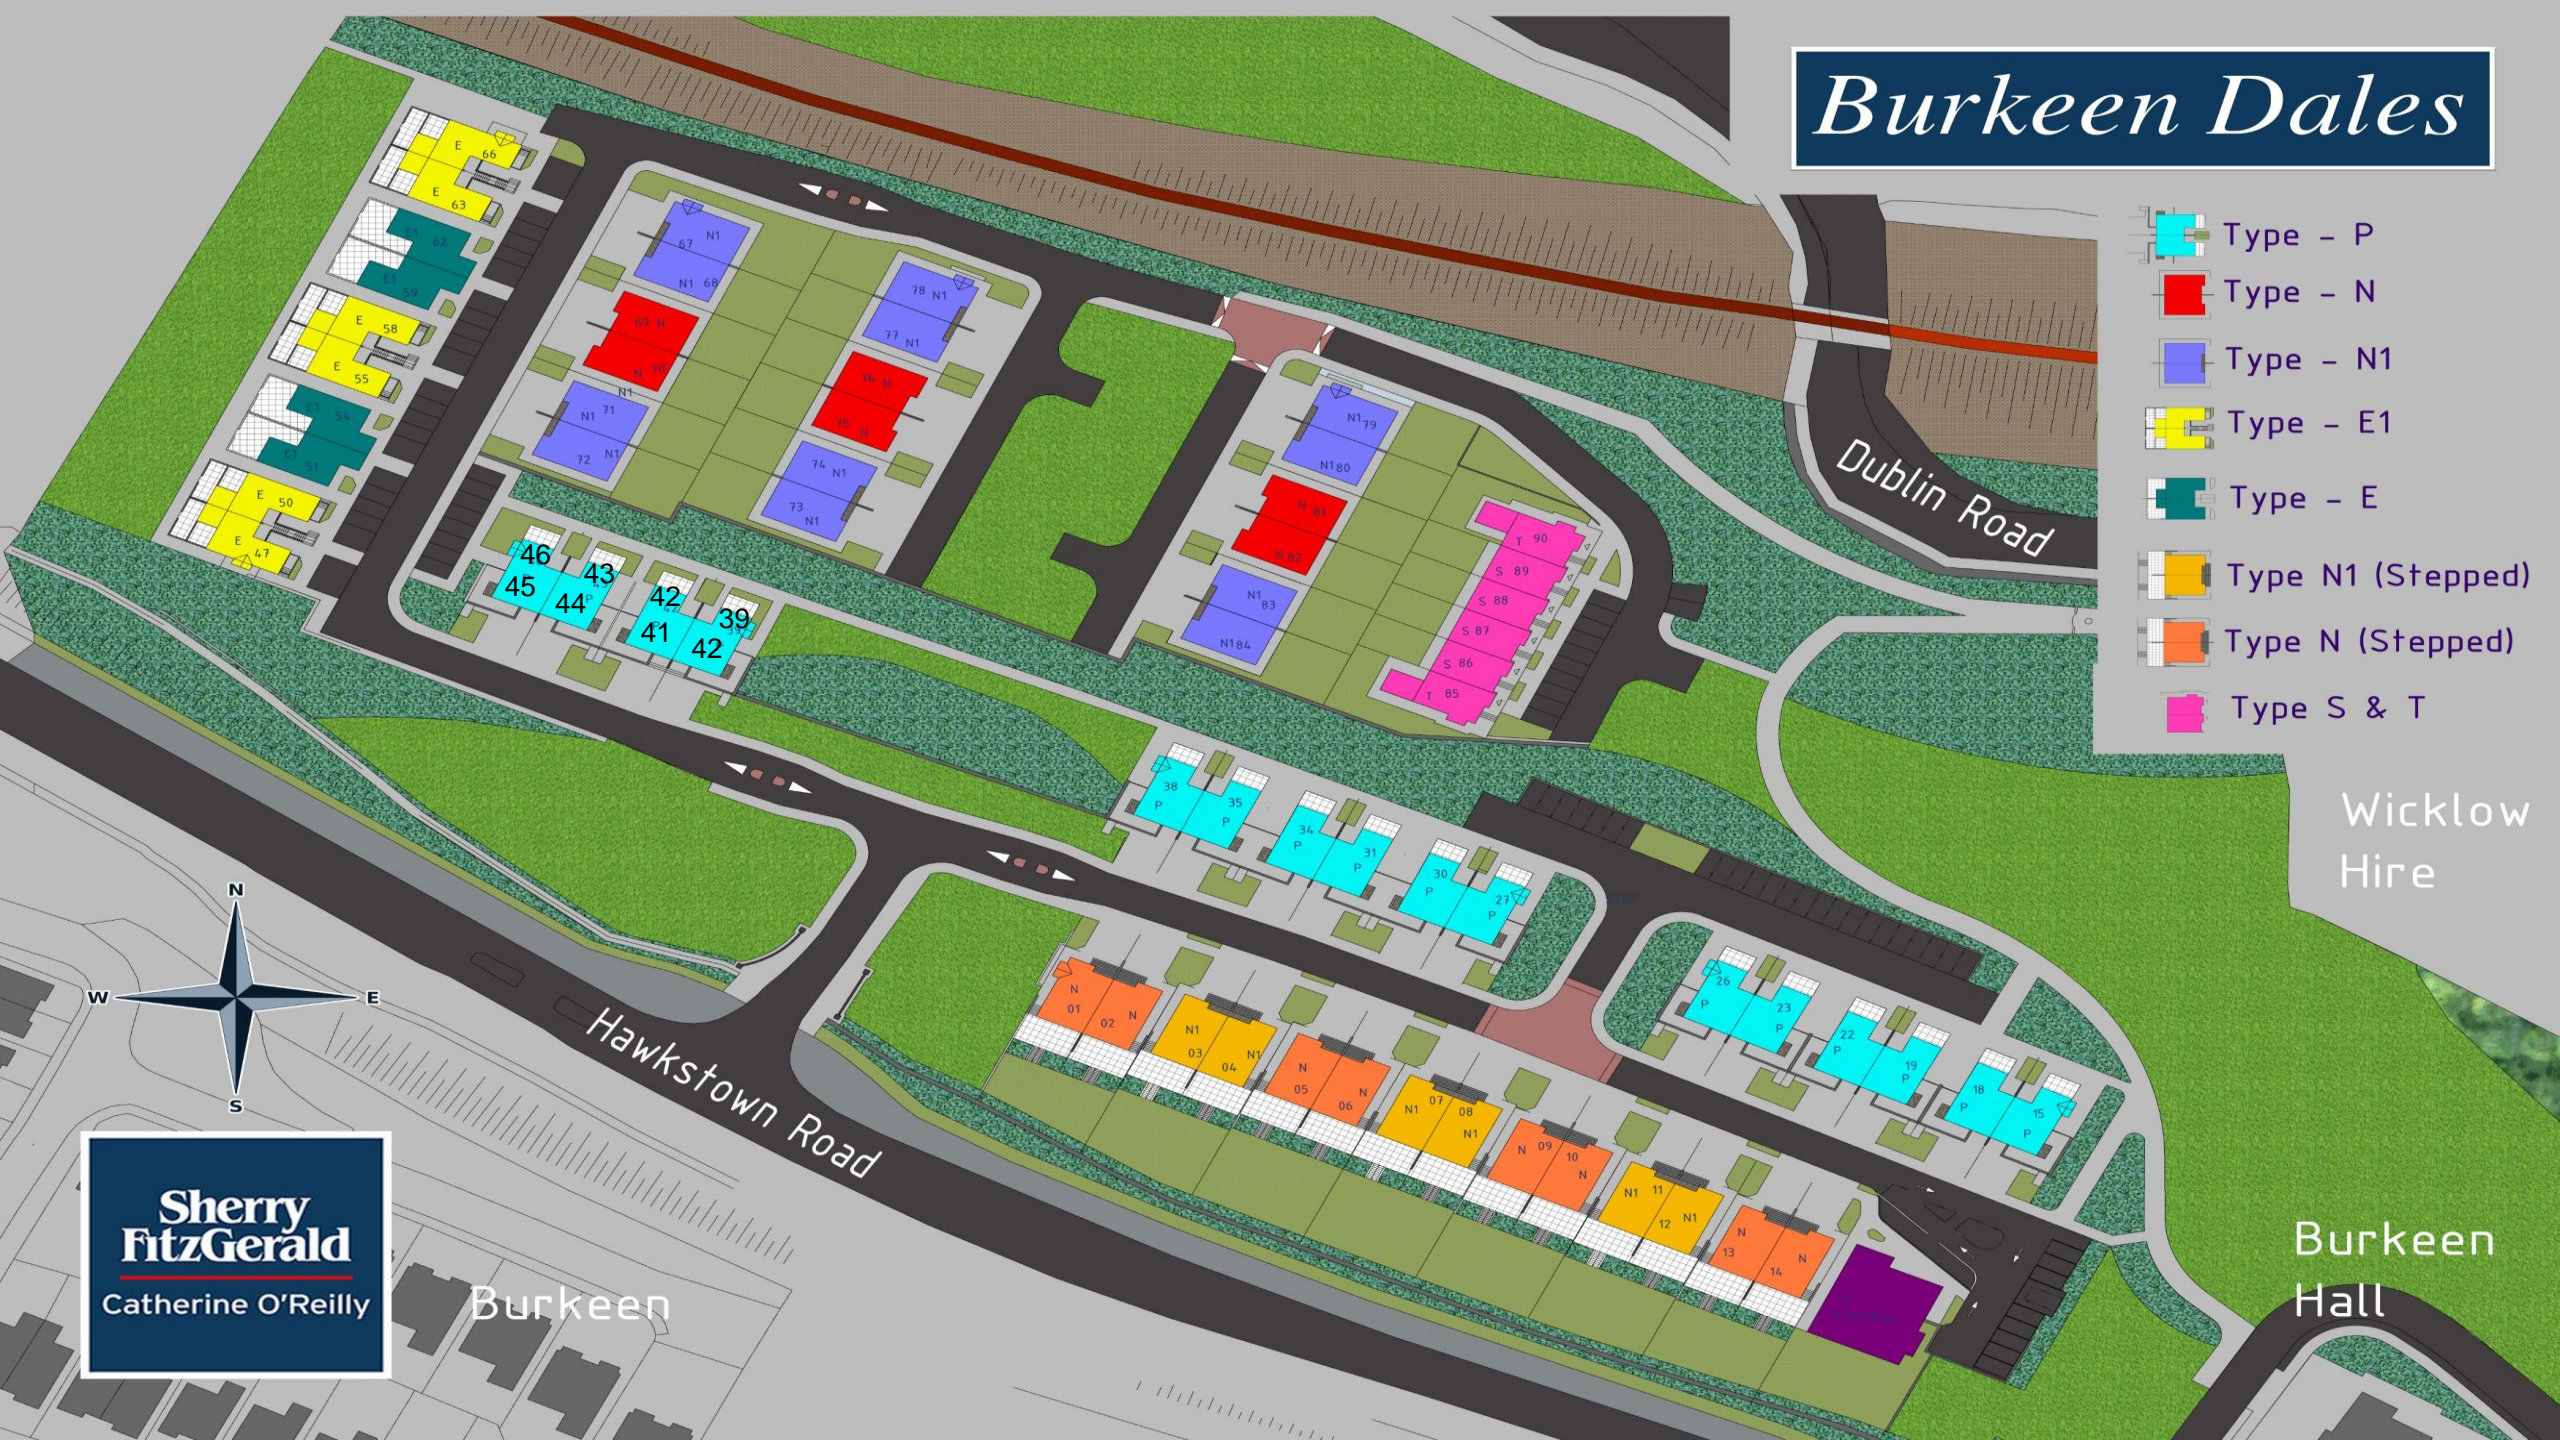

Burkeean Dales

2 Bedroom Ground Floor Apartment at €300,000

Approx. 73m²

Burkeen Dales

- Type - P
- Type - N
- Type - N1
- Type - E1
- Type - E
- Type N1 (Stepped)
- Type N (Stepped)
- Type S & T

Dublin Road

Hawkstown Road

Wicklow Hire

Burkeen Hall

Sherry FitzGerald
Catherine O'Reilly

Burkeen

Burkeen Dales

**Sherry
FitzGerald**
Catherine O'Reilly

Burkeen Dales

**Sherry
FitzGerald**
Catherine O'Reilly

Burkeen Dales

**Sherry
FitzGerald**
Catherine O'Reilly

Units: 18-22-26-30-34-38-42-46

Units: 15-19-23-27-31-35-39-43

FLOOR PLAN - TYPE P DUPLEX
LOWER LEVEL (2 Bed)

**BURKEEN
DEVELOPMENTS**