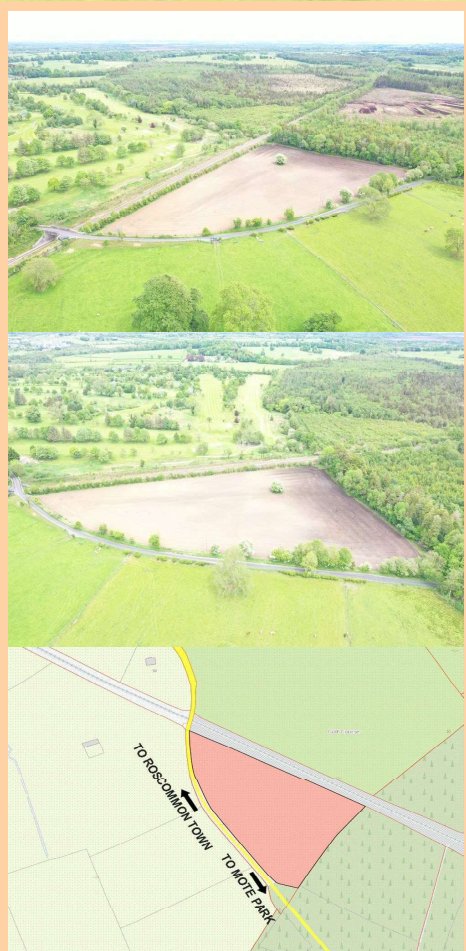

# For Sale

c. 6.45 Acres At, Ballymartin More, Roscommon Town  
| Land

**FINAL OFFERS BY 2PM FRIDAY 17<sup>TH</sup> JULY**  
Price on Application

Prime parcel of lands containing c.6.45 Acres located adjacent Roscommon Golf Course and Mote Park. Situated on the outskirts of Roscommon Town and within walking distance of all amenities, these lands hold huge potential for sites (subject to planning permission).

# MAP OF PROPERTY