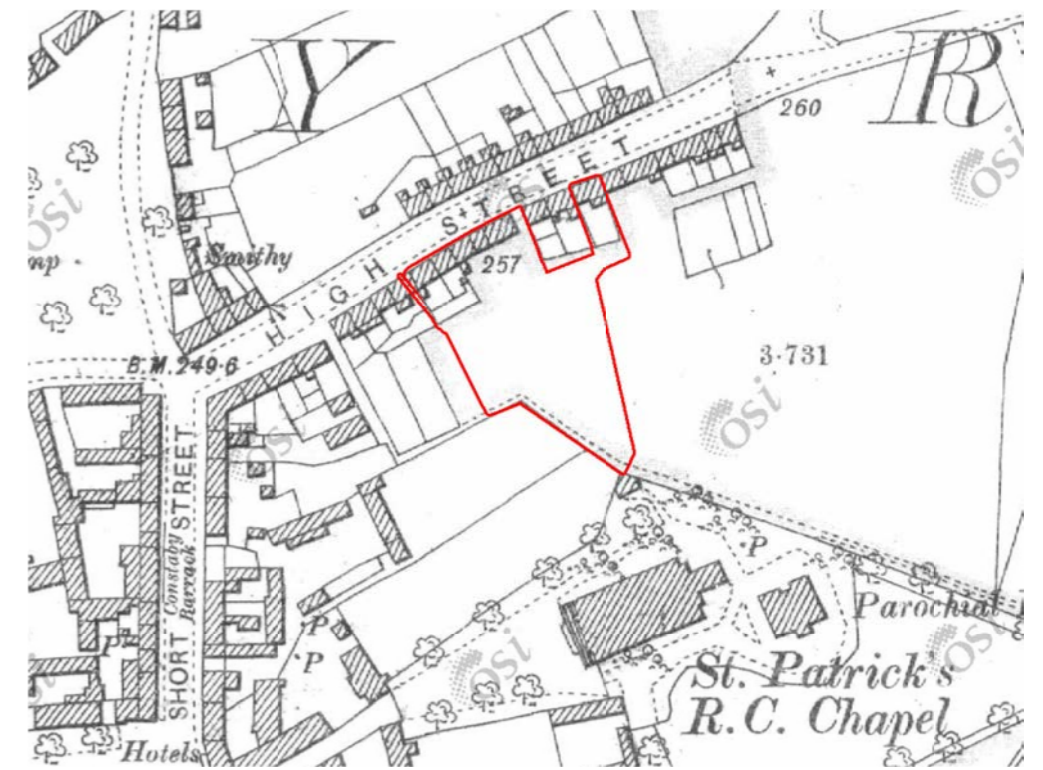

Aerial Photo

Historic Map

Site Location Plan

Street Views

Architect Eric Osborne Architect MArch RIBA ARB RIAI 161 THORNHA BORDERS CO. CARLOW		
Title RESIDENTIAL DEVELOPMENT		
Drawing SITE LOCATION PLAN		
Client A. KAVANAGH HIGH STREET BALLYRAGGOT CO. KILKENNY		
Date	Scale	Drawing No
14/01/2024	1:1000@ A3	24001 PL 001