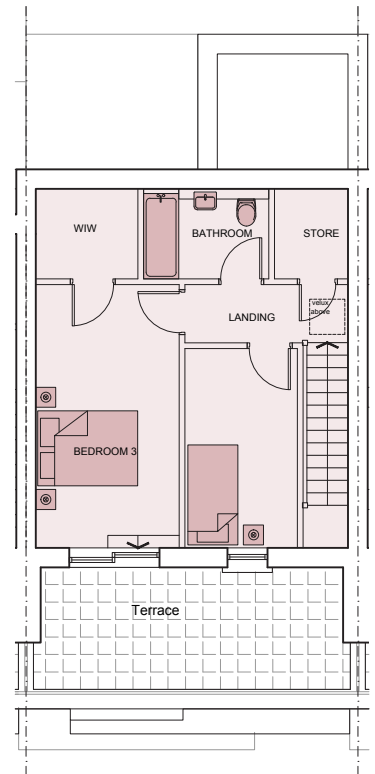

## Type B

4 Bedroom Mid Terrace  
(No. 2 & No. 3)  
c. 177 sq.m / c. 1,905 sq.ft

GROUND FLOOR PLAN

FIRST FLOOR PLAN

SECOND FLOOR PLAN

## Type C

4 Bedroom End of Terrace  
(No. 4)  
c. 166.7 sq.m / c. 1,794 sq.ft

GROUND FLOOR PLAN

FIRST FLOOR PLAN

SECOND FLOOR PLAN