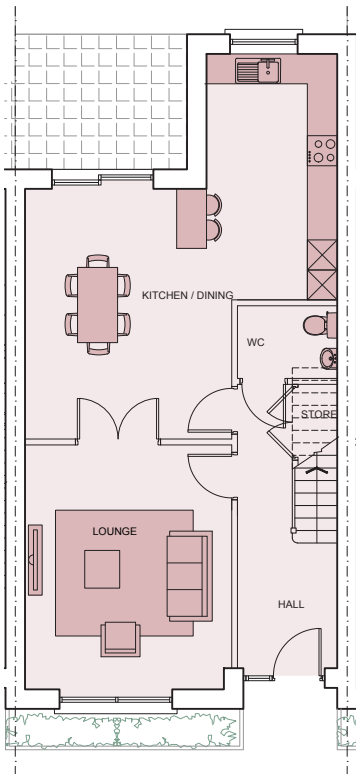

## Type B

4 Bedroom Mid Terrace  
(No. 2 & No. 3)  
c. 177 sq.m / c. 1,905 sq.ft

GROUND FLOOR PLAN

FIRST FLOOR PLAN

SECOND FLOOR PLAN

## Type C

4 Bedroom End of Terrace  
(No. 4)  
c. 166.7 sq.m / c. 1,794 sq.ft

GROUND FLOOR PLAN

FIRST FLOOR PLAN

SECOND FLOOR PLAN