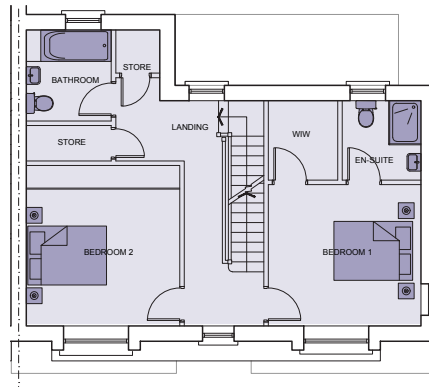

## Type B

4 Bedroom Mid Terrace  
(No. 2 & No. 3)  
c. 177 sq.m / c. 1,905 sq.ft

GROUND FLOOR PLAN

FIRST FLOOR PLAN

SECOND FLOOR PLAN

## Type C

4 Bedroom End of Terrace  
(No. 4)  
c. 166.7 sq.m / c. 1,794 sq.ft

GROUND FLOOR PLAN

FIRST FLOOR PLAN

SECOND FLOOR PLAN