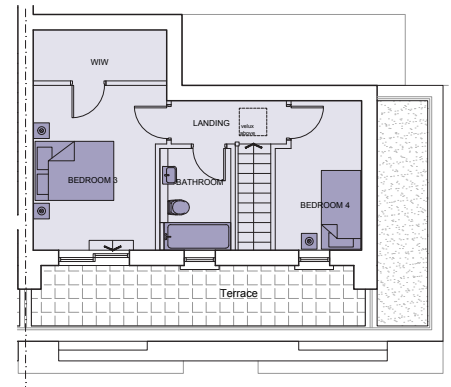

## Type B

4 Bedroom Mid Terrace  
(No. 2 & No. 3)  
c. 177 sq.m / c. 1,905 sq.ft

GROUND FLOOR PLAN

FIRST FLOOR PLAN

SECOND FLOOR PLAN

## Type C

4 Bedroom End of Terrace  
(No. 4)  
c. 166.7 sq.m / c. 1,794 sq.ft

GROUND FLOOR PLAN

FIRST FLOOR PLAN

SECOND FLOOR PLAN