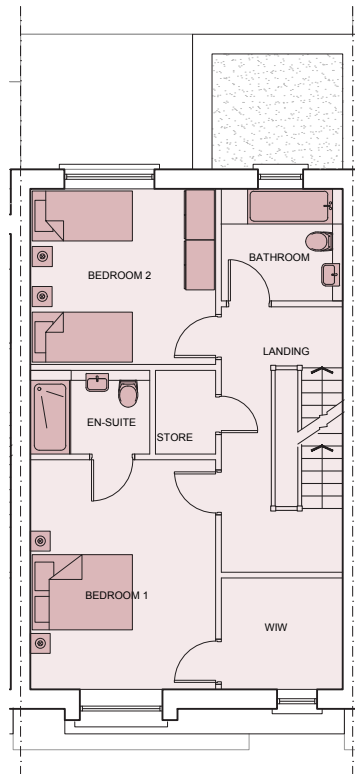

## Type B

4 Bedroom Mid Terrace  
(No. 2 & No. 3)  
c. 177 sq.m / c. 1,905 sq.ft

GROUND FLOOR PLAN

FIRST FLOOR PLAN

SECOND FLOOR PLAN

## Type C

4 Bedroom End of Terrace  
(No. 4)  
c. 166.7 sq.m / c. 1,794 sq.ft

GROUND FLOOR PLAN

FIRST FLOOR PLAN

SECOND FLOOR PLAN