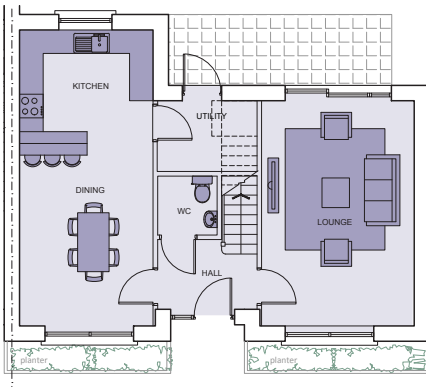

## Type B

4 Bedroom Mid Terrace  
(No. 2 & No. 3)  
c. 177 sq.m / c. 1,905 sq.ft

GROUND FLOOR PLAN

FIRST FLOOR PLAN

SECOND FLOOR PLAN

## Type C

4 Bedroom End of Terrace  
(No. 4)  
c. 166.7 sq.m / c. 1,794 sq.ft

GROUND FLOOR PLAN

FIRST FLOOR PLAN

SECOND FLOOR PLAN