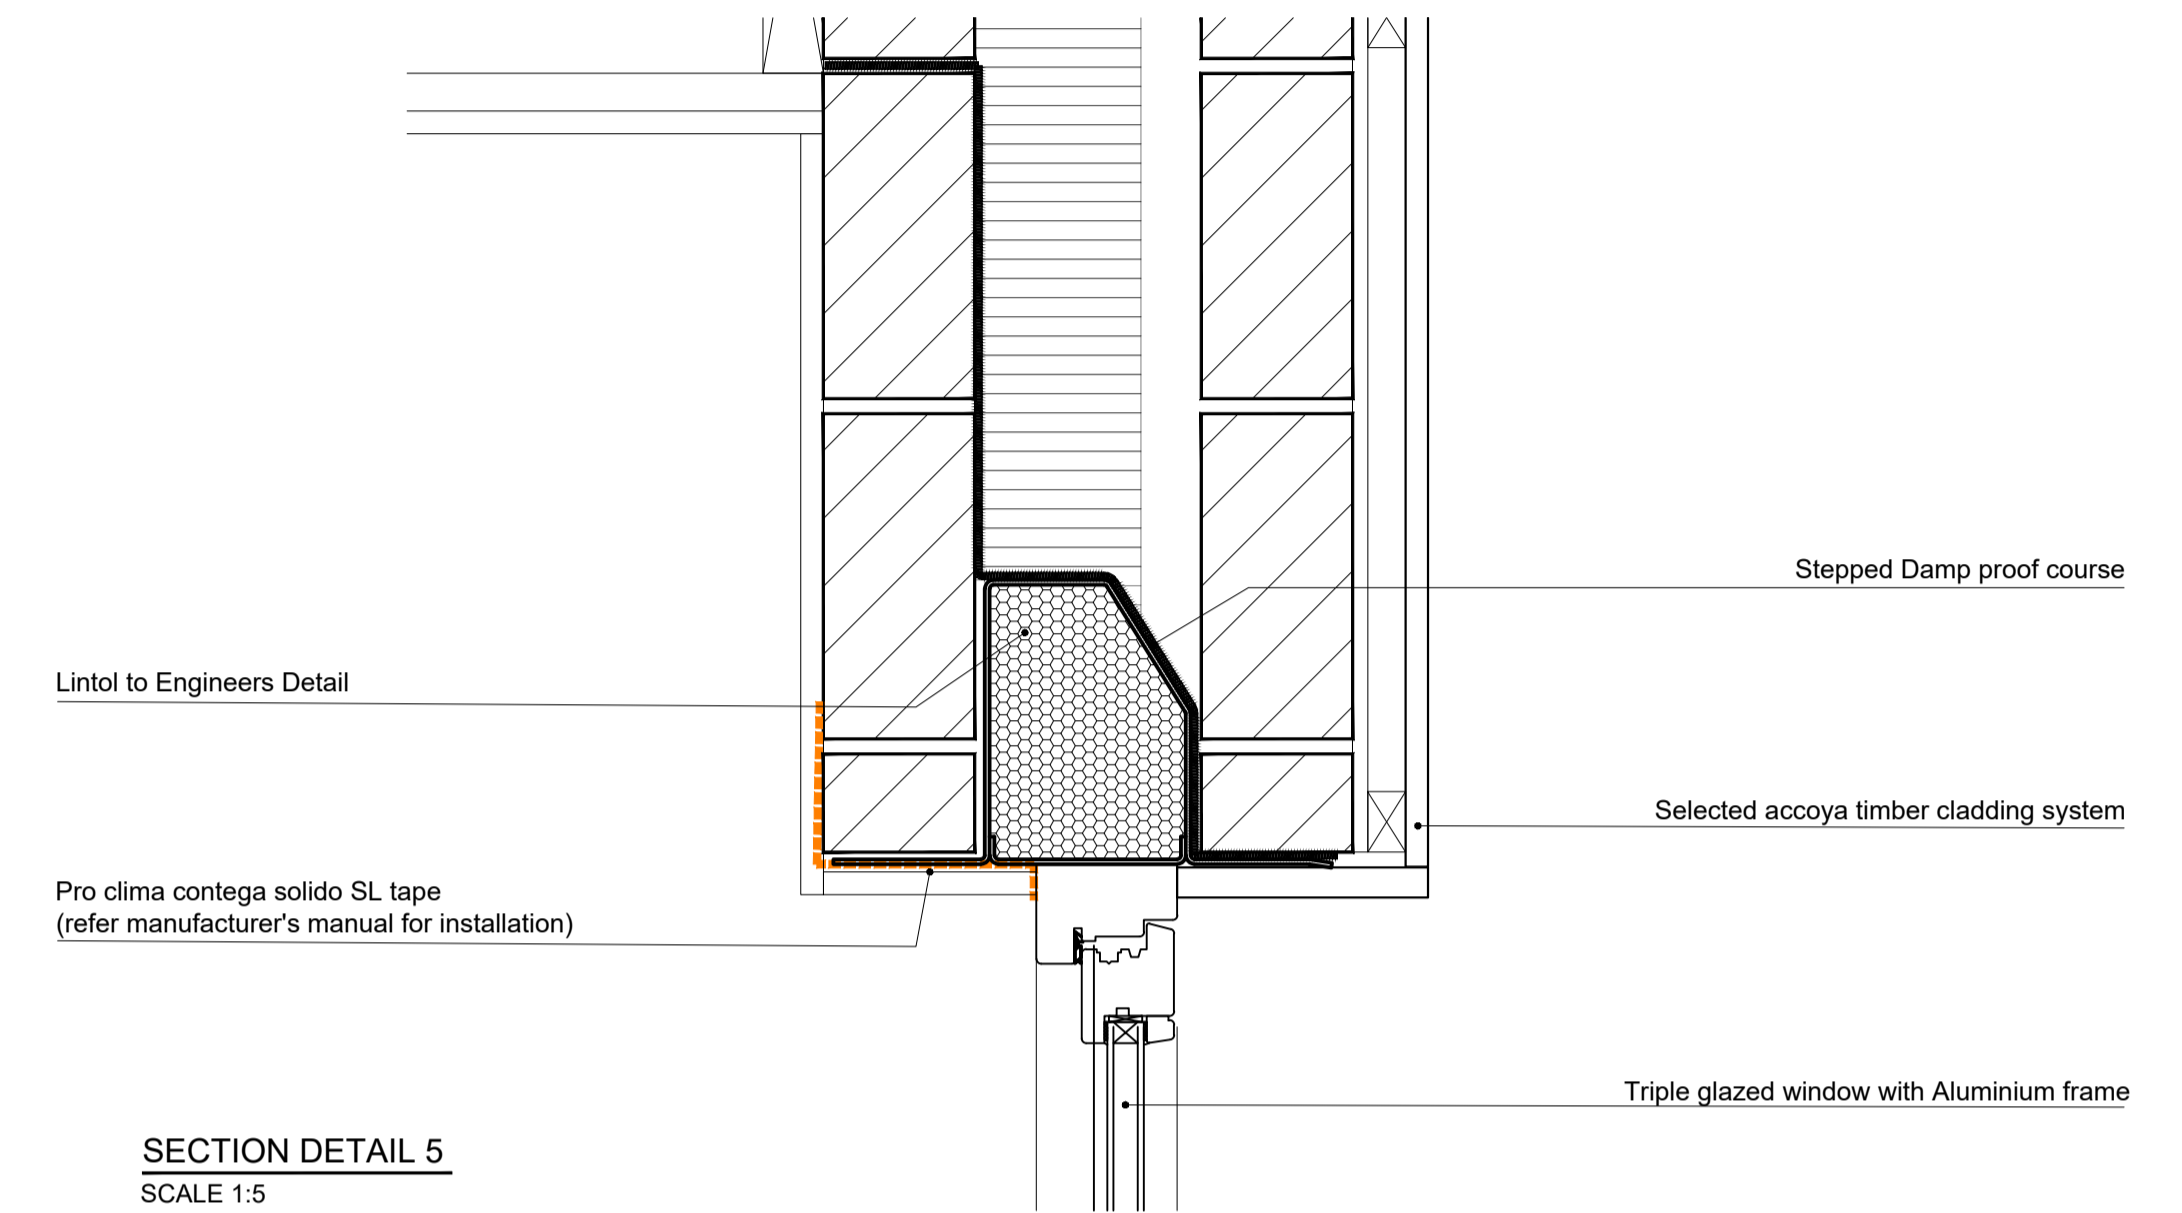

SECTION DETAIL 3
SCALE 1:5

SECTION DETAIL 5
SCALE 1:5

SECTION DETAIL 4
SCALE 1:5

FOR CONSTRUCTION

PROJECT TITLE:	PROPOSED DEVELOPMENT at SWISS COTTAGE, ENNISKERRY, COUNTY WICKLOW
PROJECT No.:	IFA-2403
DATE:	17.06.2024
SCALE:	1:5
DRAWN BY:	IF
DRAWING TITLE:	DETAIL SHEET 2

DRAWING No. : pA[det]-002 REV : -