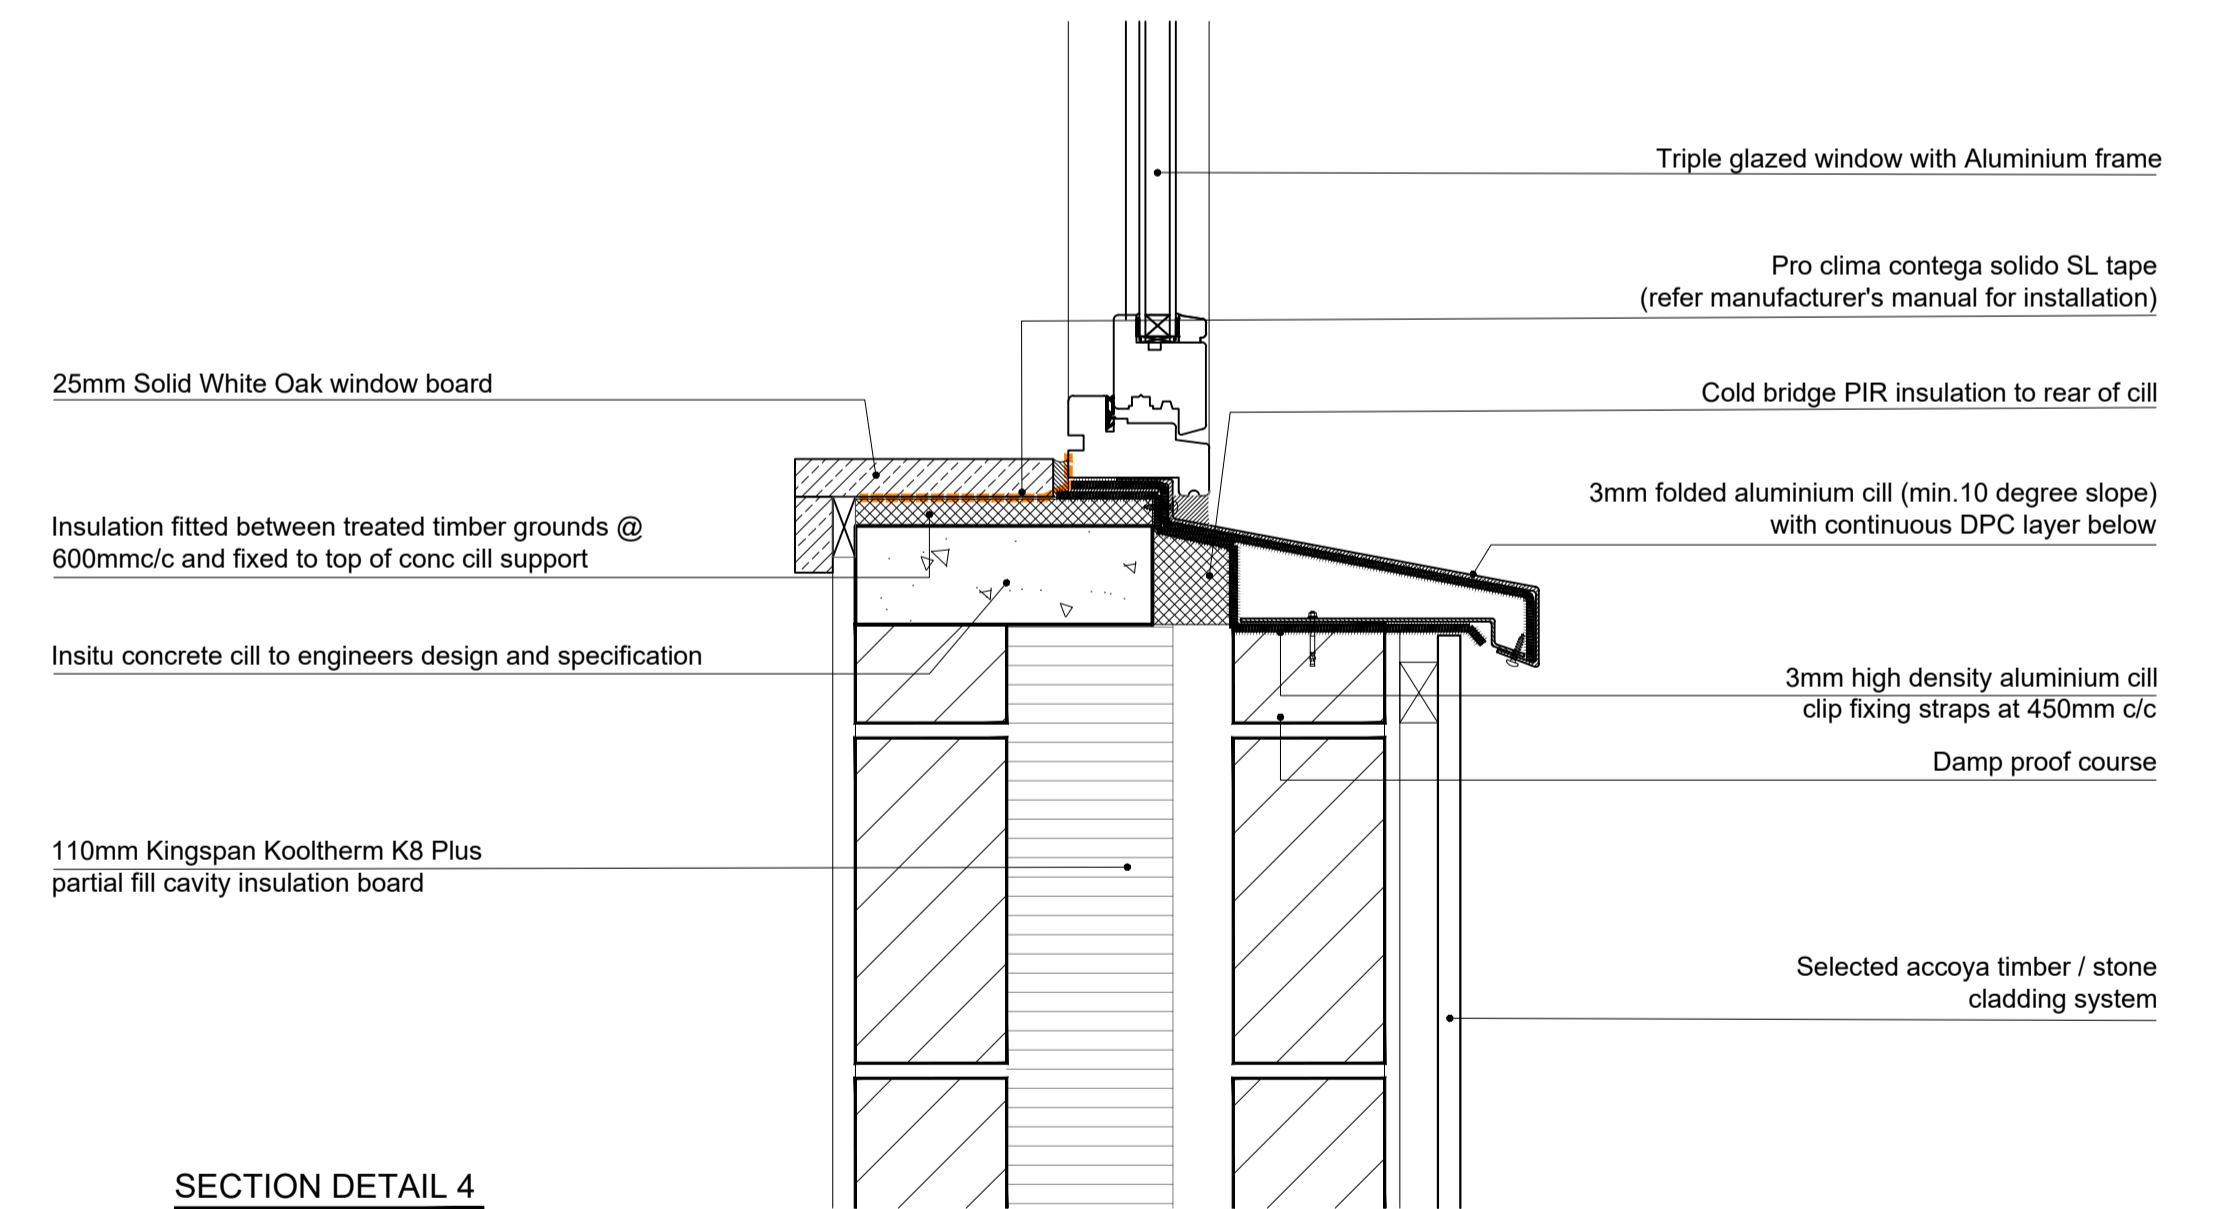

SECTION DETAIL 3
SCALE 1:5

SECTION DETAIL 5
SCALE 1:5

SECTION DETAIL 4
SCALE 1:5

FOR CONSTRUCTION

PROJECT TITLE:	PROPOSED DEVELOPMENT at SWISS COTTAGE, ENNISKERRY, COUNTY WICKLOW
PROJECT No.:	IFA-2403
DATE:	17.06.2024
SCALE:	1:5
DRAWN BY:	IF
DRAWING TITLE:	DETAIL SHEET 2

DRAWING No. : pA[det]-002 REV : -