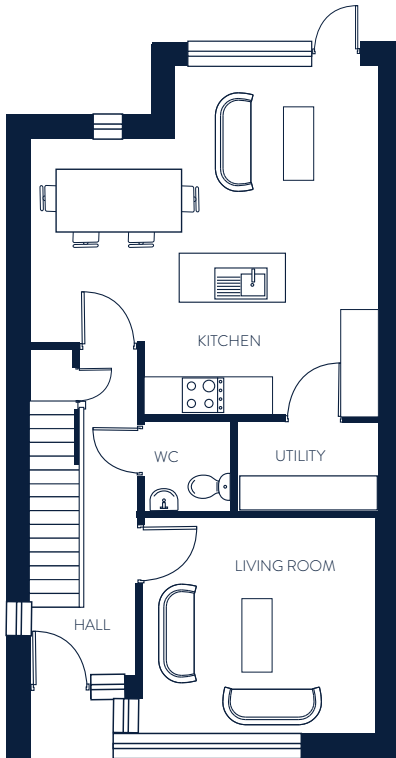

The Curlew

3 BED SEMI DETACHED
126 SQ.M | 1,356 SQ.FT

GF

FF