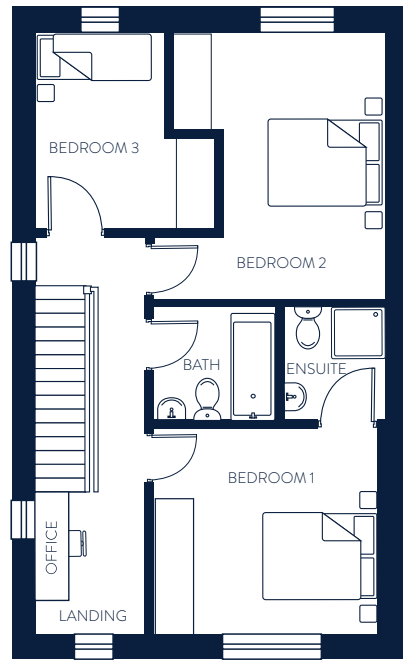

The Curlew

3 BED SEMI DETACHED
126 SQ.M | 1,356 SQ.FT

GF

FF