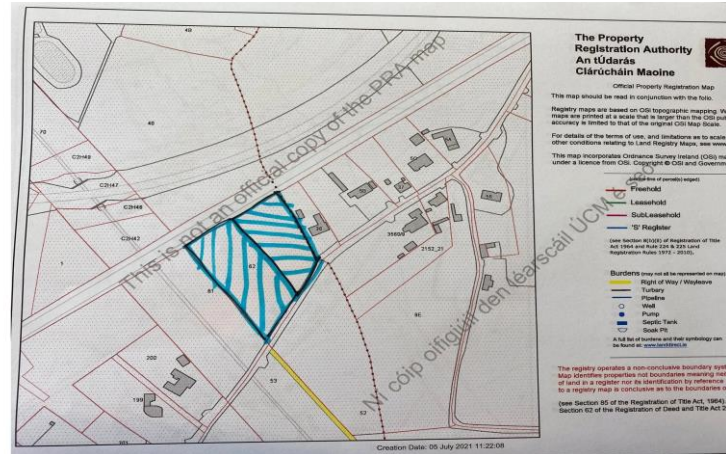

For Sale

Asking Price: €160,000

2.14 Acres Approx.,
Clonkeen, Portlaoise, Co.

sherryfitz.ie

Good quality grazing land just outside Portlaoise. Will be sold subject to planning. Maps & Images for illustration purposes only.