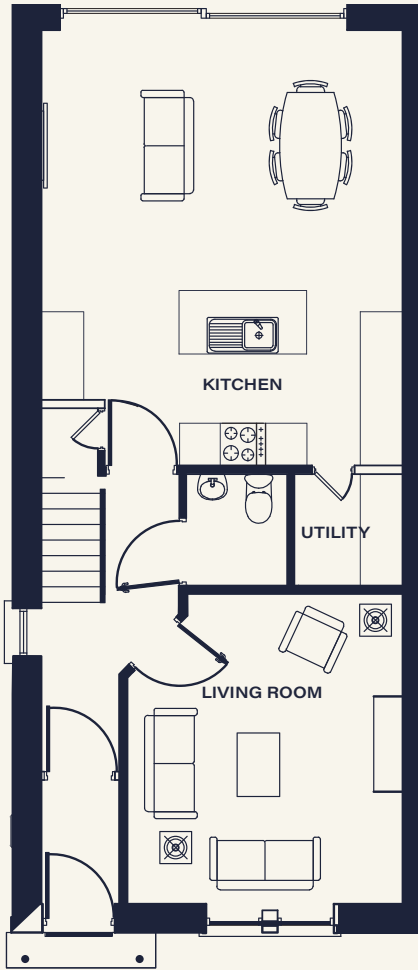

# THE CLEGGAN

4 Bed Semi-Detached | 148 SQ.M / 1,600 SQ.FT

BROOKFIELD

BACK ROAD | MALAHIDE

THE CLEGGAN