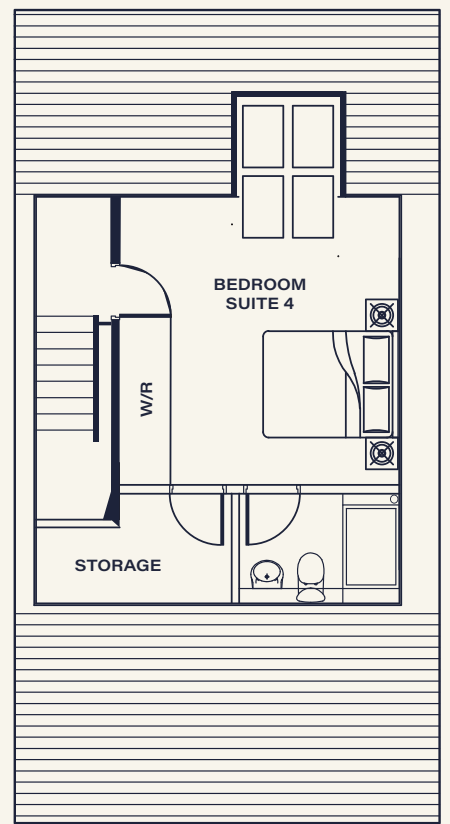

# THE CLEGGAN

4 Bed Semi-Detached | 148 SQ.M / 1,600 SQ.FT

BROOKFIELD

BACK ROAD | MALAHIDE

THE CLEGGAN