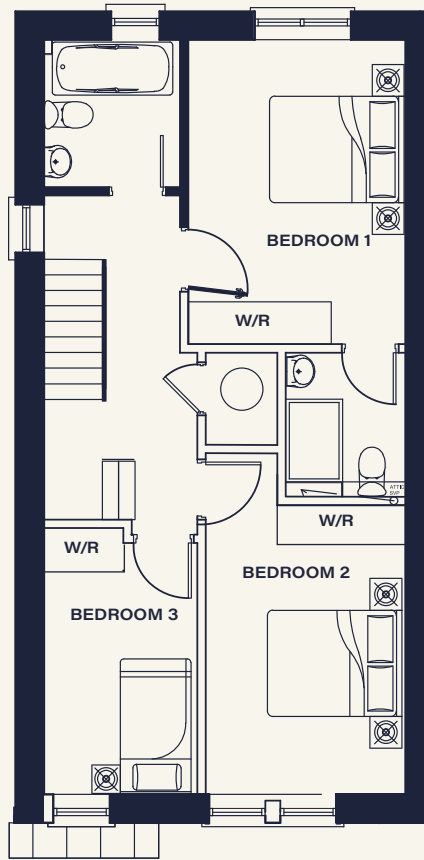

# THE CLEGGAN

4 Bed Semi-Detached | 148 SQ.M / 1,600 SQ.FT

BROOKFIELD

BACK ROAD | MALAHIDE

THE CLEGGAN