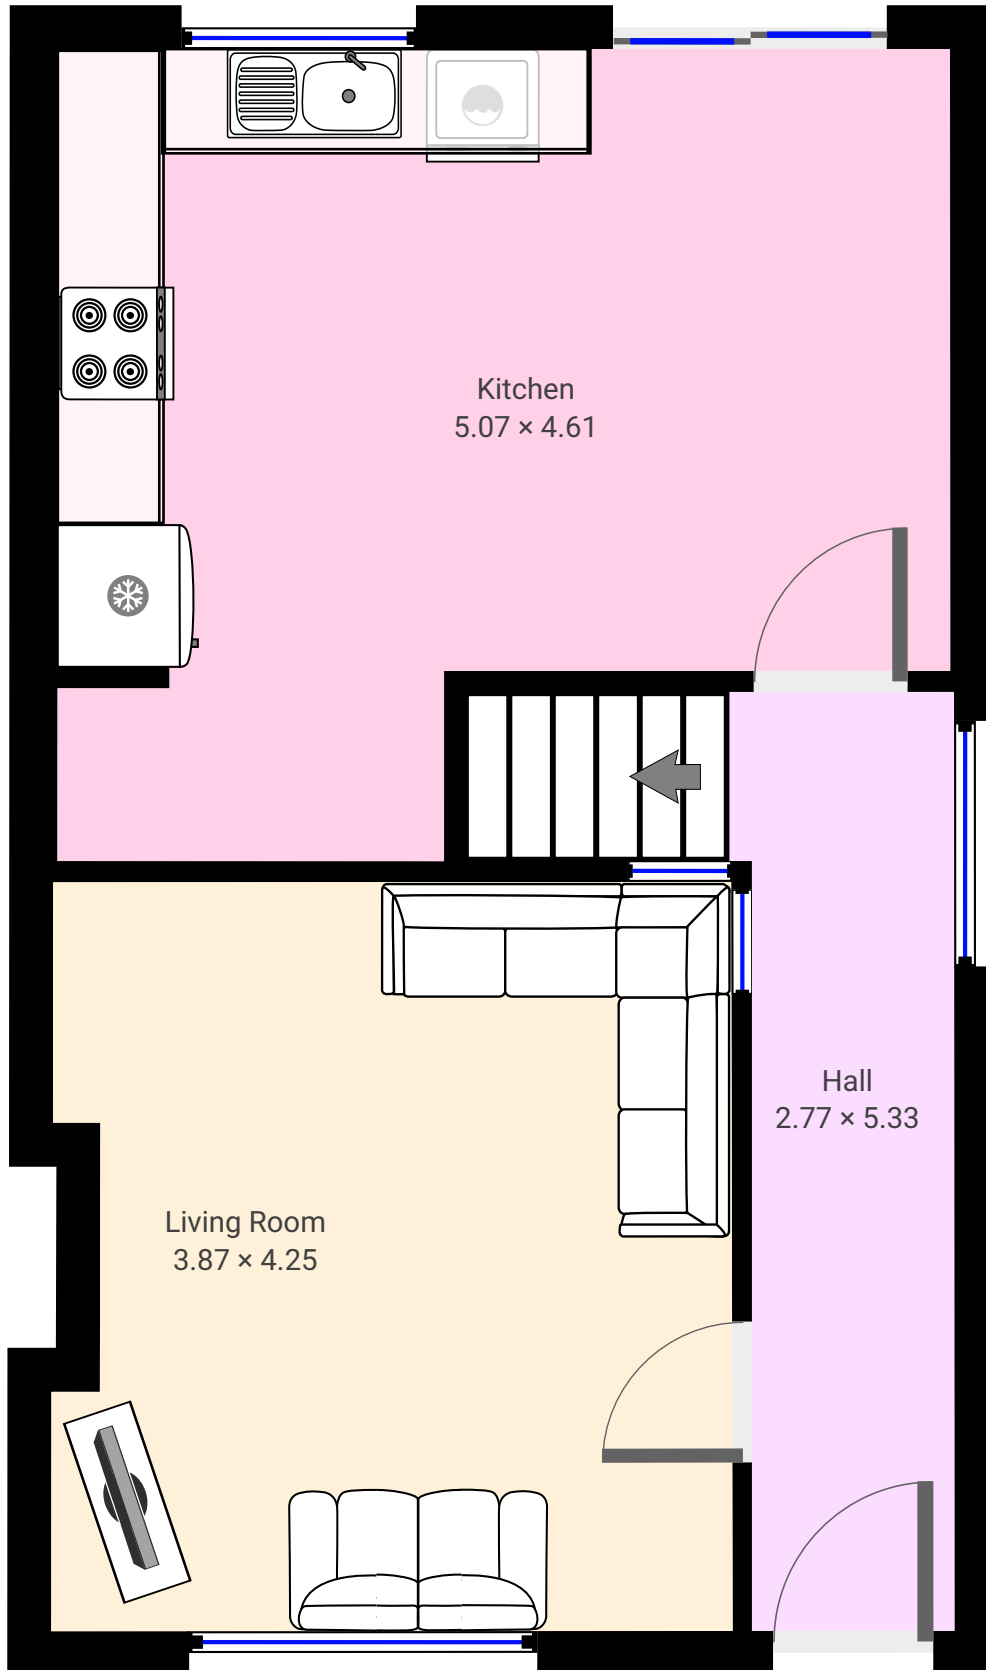

17 Chapel Farm Ave

17 Chapel Farm Ave, K45 WV50 Lusk, Co. Dublin, Ireland

TOTAL AREA:117.41 m² • LIVING AREA:117.41 m² • FLOORS:3 • ROOMS:6

▼ Ground Floor

TOTAL AREA:43.86 m² • LIVING AREA:43.86 m² • ROOMS:2

THIS FLOORPLAN IS PROVIDED WITHOUT WARRANTY OF ANY KIND. SENSOPIA DISCLAIMS ANY WARRANTY INCLUDING, WITHOUT LIMITATION, SATISFACTORY QUALITY OR ACCURACY OF DIMENSIONS.

17 Chapel Farm Ave

17 Chapel Farm Ave, K45 WV50 Lusk, Co. Dublin, Ireland

TOTAL AREA:117.41 m² • LIVING AREA:117.41 m² • FLOORS:3 • ROOMS:6

▼ 1st Floor

TOTAL AREA:42.57 m² • LIVING AREA:42.57 m² • ROOMS:3

17 Chapel Farm Ave

17 Chapel Farm Ave, K45 WV50 Lusk, Co. Dublin, Ireland
TOTAL AREA:117.41 m² • LIVING AREA:117.41 m² • FLOORS:3 • ROOMS:6

▼ 2nd Floor

TOTAL AREA:30.99 m² • LIVING AREA:30.99 m² • ROOMS:1