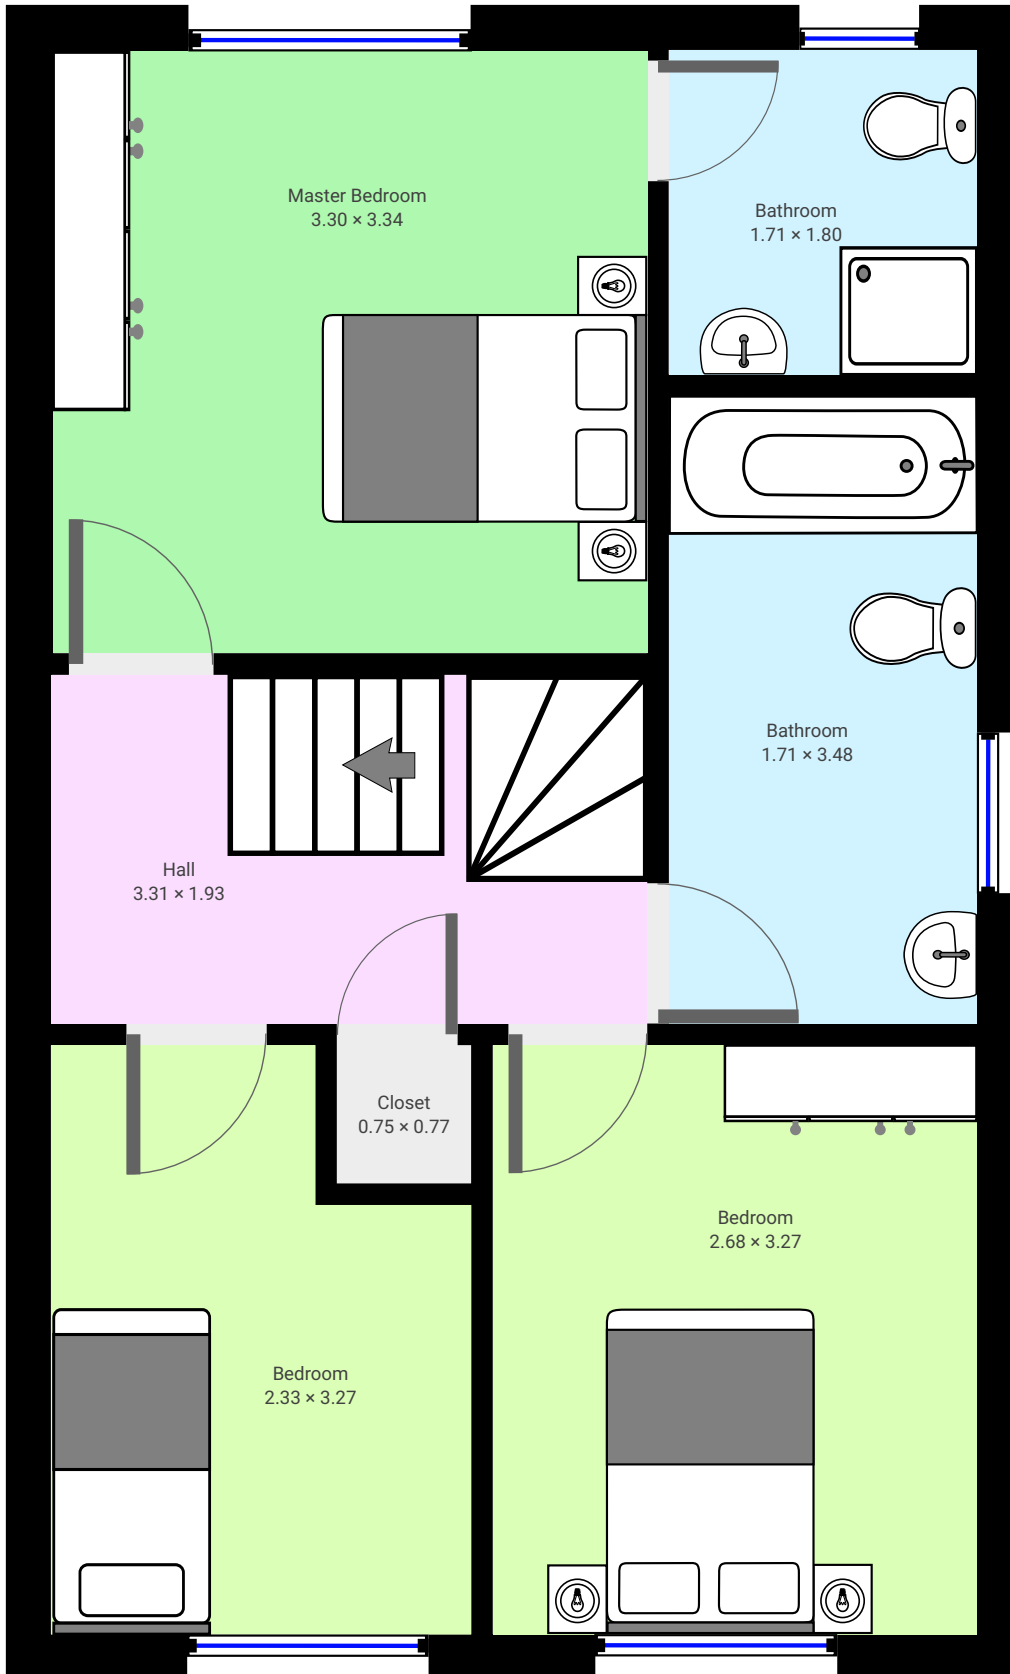

17 Chapel Farm Ave

17 Chapel Farm Ave, K45 WV50 Lusk, Co. Dublin, Ireland

TOTAL AREA:117.41 m² • LIVING AREA:117.41 m² • FLOORS:3 • ROOMS:6

▼ Ground Floor

TOTAL AREA:43.86 m² • LIVING AREA:43.86 m² • ROOMS:2

THIS FLOORPLAN IS PROVIDED WITHOUT WARRANTY OF ANY KIND. SENSOPIA DISCLAIMS ANY WARRANTY INCLUDING, WITHOUT LIMITATION, SATISFACTORY QUALITY OR ACCURACY OF DIMENSIONS.

17 Chapel Farm Ave

17 Chapel Farm Ave, K45 WV50 Lusk, Co. Dublin, Ireland

TOTAL AREA:117.41 m² • LIVING AREA:117.41 m² • FLOORS:3 • ROOMS:6

▼ 1st Floor

TOTAL AREA:42.57 m² • LIVING AREA:42.57 m² • ROOMS:3

17 Chapel Farm Ave

17 Chapel Farm Ave, K45 WV50 Lusk, Co. Dublin, Ireland
TOTAL AREA:117.41 m² • LIVING AREA:117.41 m² • FLOORS:3 • ROOMS:6

▼ 2nd Floor

TOTAL AREA:30.99 m² • LIVING AREA:30.99 m² • ROOMS:1