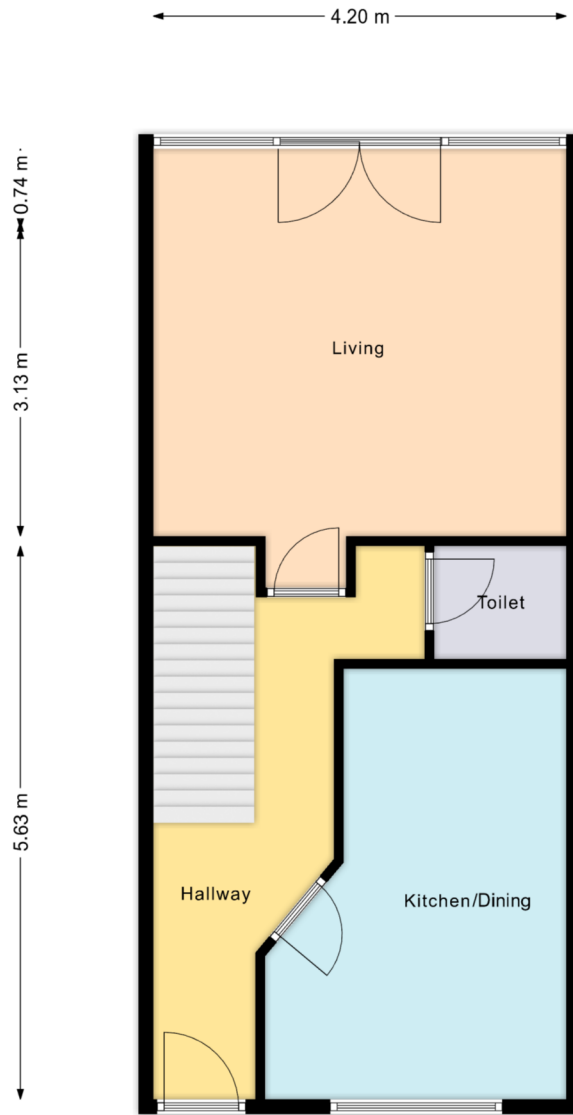

2 Russell Court Ardmore Co Waterford

Ground Floor 40.28 m²

First Floor 37.21 m²

Second Floor 23.29 m²