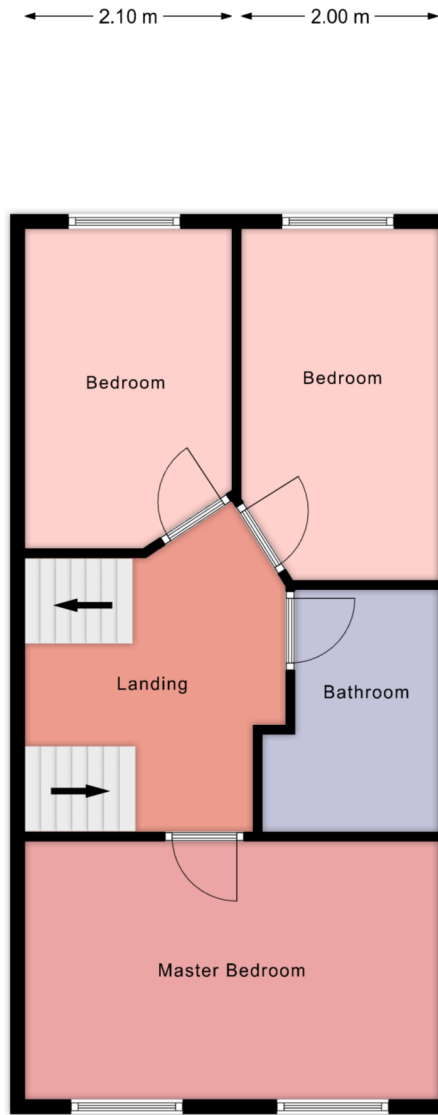

2 Russell Court Ardmore Co Waterford

Ground Floor 40.28 m²

First Floor 37.21 m²

Second Floor 23.29 m²