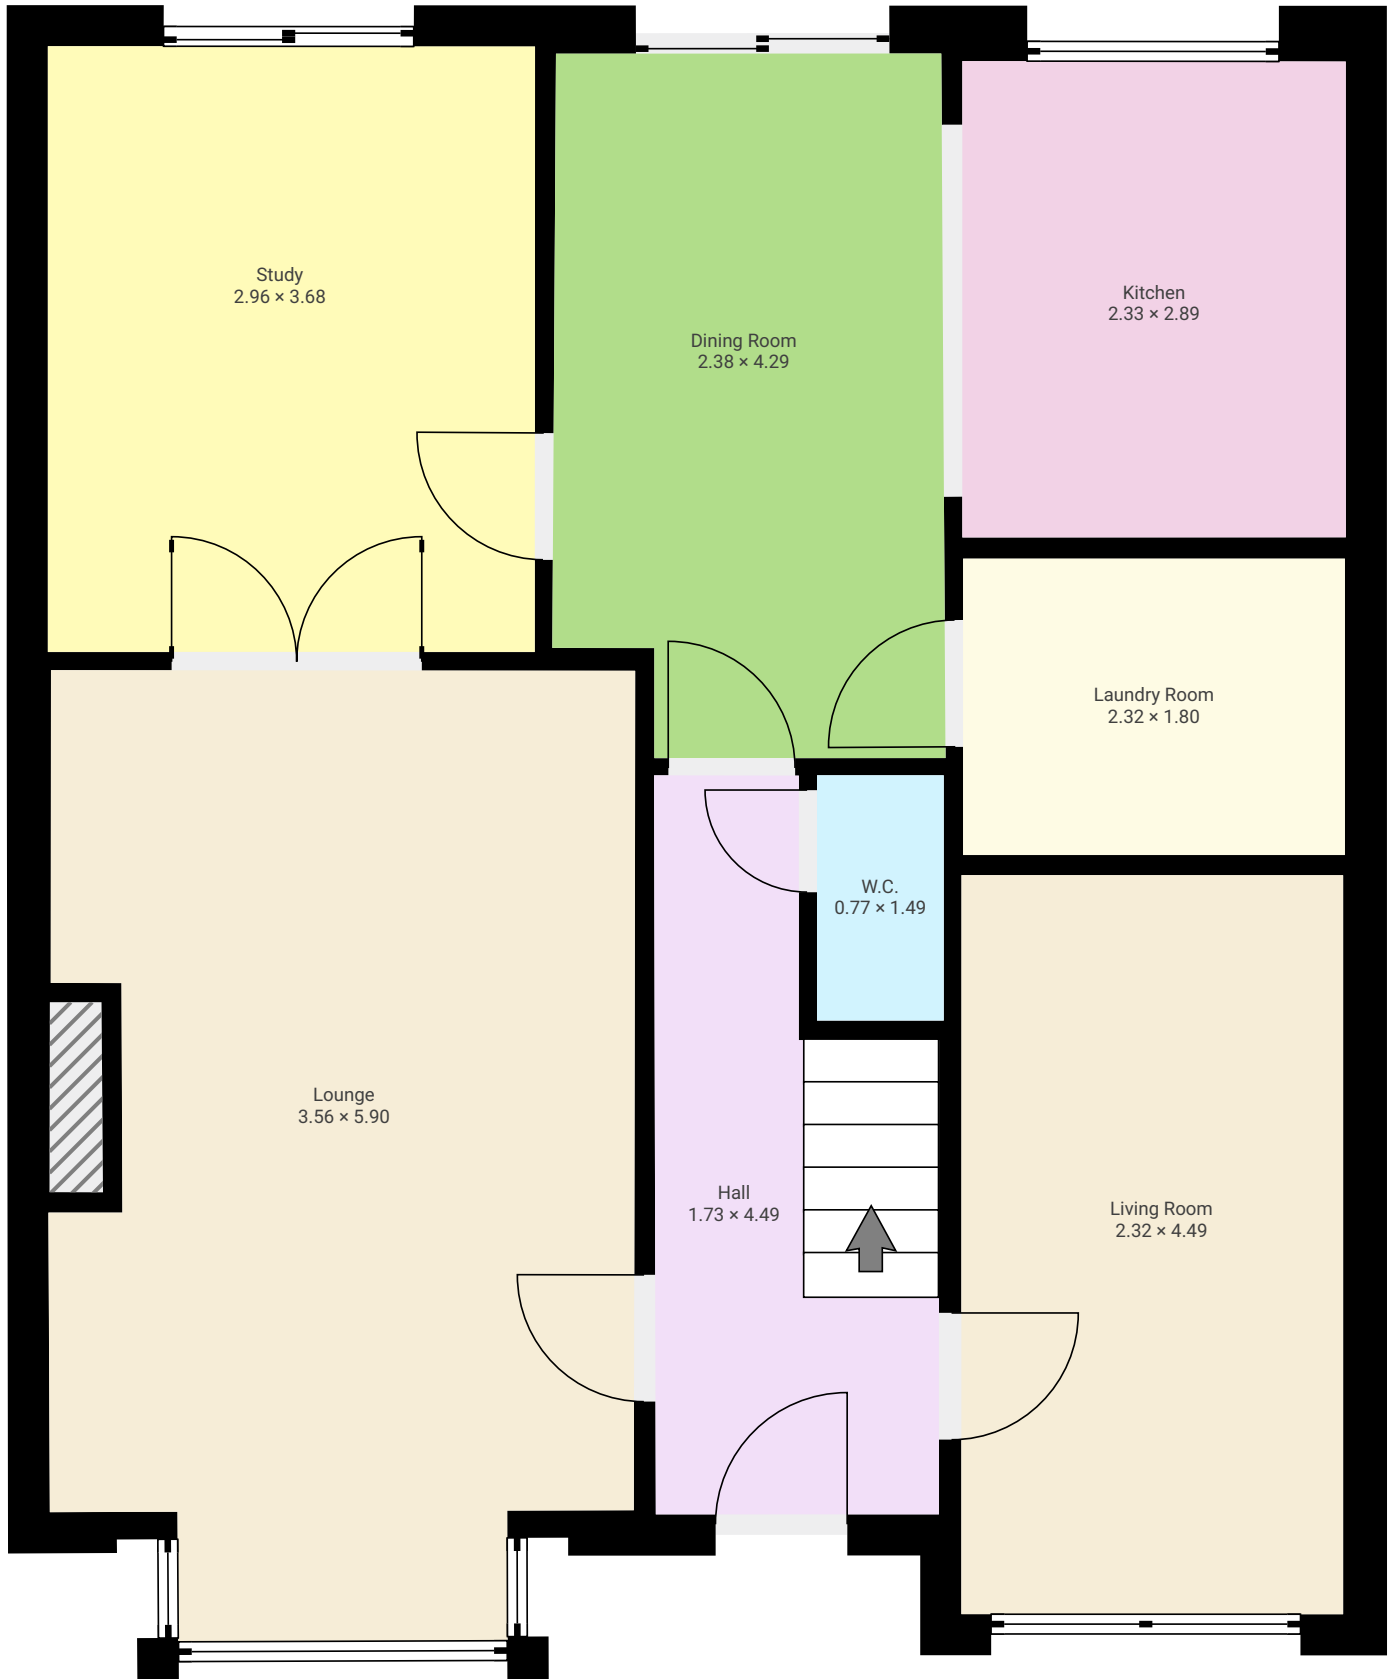

1 Coach Road

1 Coach Road, Balbriggan, Co. Dublin, Ireland

TOTAL AREA: 123.23 m² • LIVING AREA: 123.23 m² • FLOORS: 2 • ROOMS: 16

SUBMITTED BY Reel Estate Visualz
marknewportphotography@gmail.com • 0858629991

▼ Ground Floor

TOTAL AREA: 72.75 m² • LIVING AREA: 72.75 m² • ROOMS: 8

THIS FLOORPLAN IS PROVIDED WITHOUT WARRANTY OF ANY KIND. SENSOPIA DISCLAIMS ANY WARRANTY INCLUDING, WITHOUT LIMITATION, SATISFACTORY QUALITY OR ACCURACY OF DIMENSIONS.

Page 1/2

1 Coach Road

1 Coach Road, Balbriggan, Co. Dublin, Ireland
TOTAL AREA: 123.23 m² • LIVING AREA: 123.23 m² • FLOORS: 2 • ROOMS: 16

SUBMITTED BY Reel Estate Visualz
marknewportphotography@gmail.com • 0858629991

▼ 1st Floor

TOTAL AREA: 50.48 m² • LIVING AREA: 50.48 m² • ROOMS: 8

THIS FLOORPLAN IS PROVIDED WITHOUT WARRANTY OF ANY KIND. SENSOPIA DISCLAIMS ANY WARRANTY INCLUDING, WITHOUT LIMITATION, SATISFACTORY QUALITY OR ACCURACY OF DIMENSIONS.