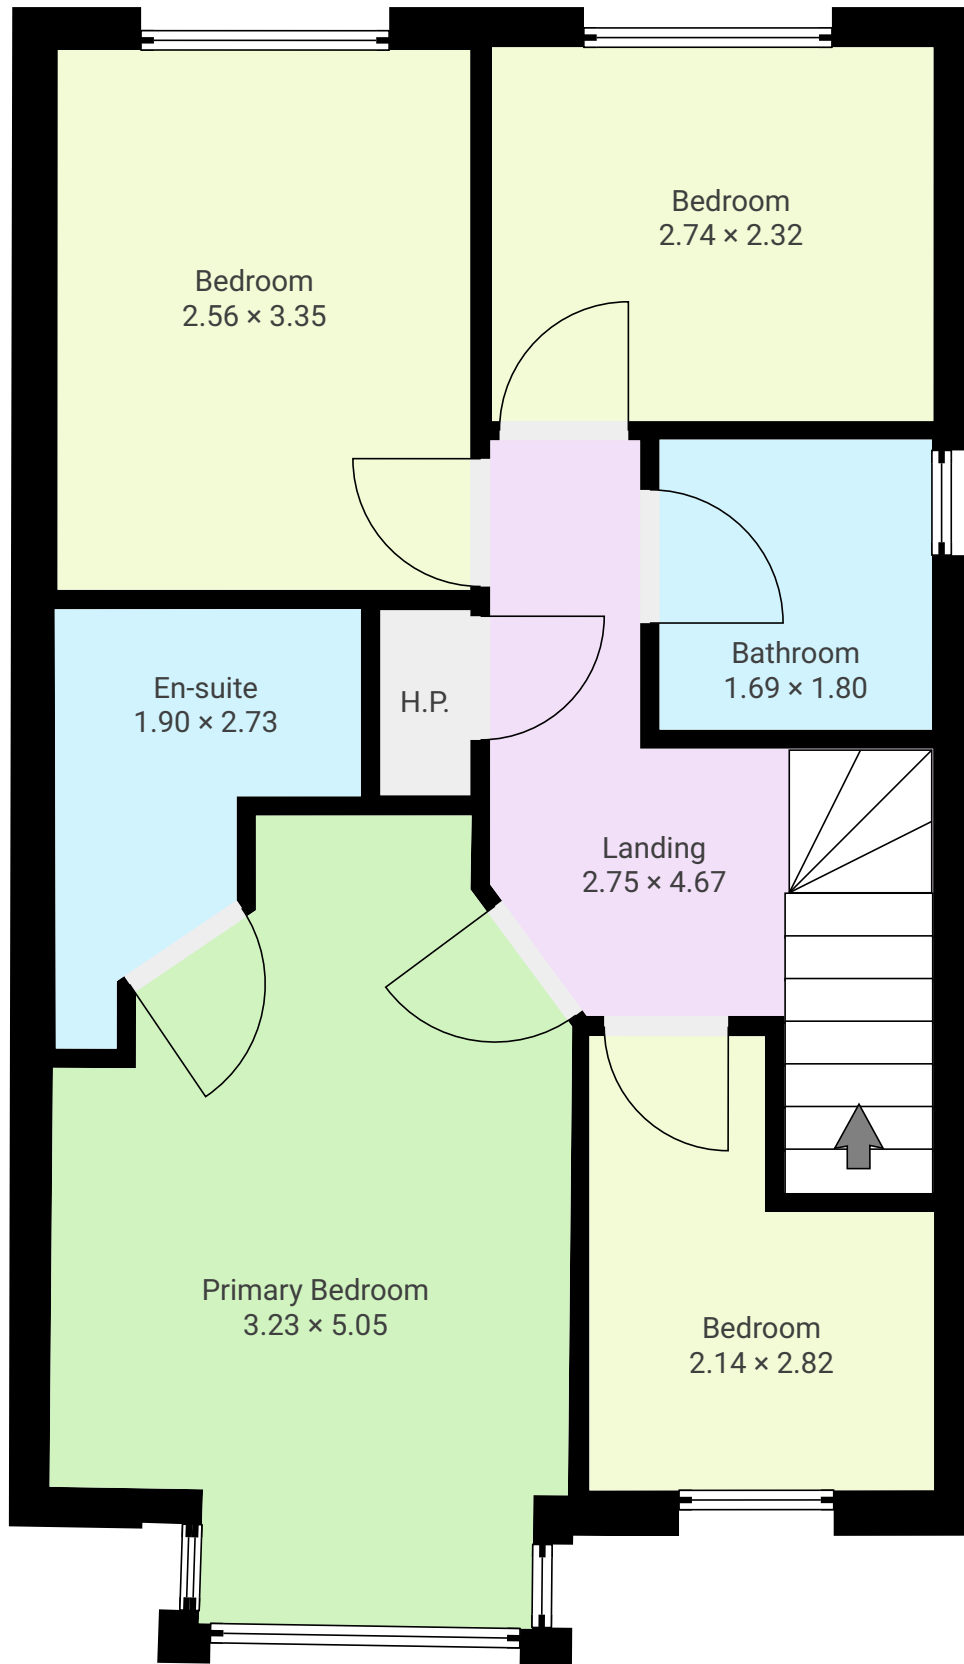

1 Coach Road

1 Coach Road, Balbriggan, Co. Dublin, Ireland

TOTAL AREA: 123.23 m² • LIVING AREA: 123.23 m² • FLOORS: 2 • ROOMS: 16

SUBMITTED BY Reel Estate Visualz
marknewportphotography@gmail.com • 0858629991

▼ Ground Floor

TOTAL AREA: 72.75 m² • LIVING AREA: 72.75 m² • ROOMS: 8

THIS FLOORPLAN IS PROVIDED WITHOUT WARRANTY OF ANY KIND. SENSOPIA DISCLAIMS ANY WARRANTY INCLUDING, WITHOUT LIMITATION, SATISFACTORY QUALITY OR ACCURACY OF DIMENSIONS.

Page 1/2

1 Coach Road

1 Coach Road, Balbriggan, Co. Dublin, Ireland
TOTAL AREA: 123.23 m² • LIVING AREA: 123.23 m² • FLOORS: 2 • ROOMS: 16

SUBMITTED BY Reel Estate Visualz
marknewportphotography@gmail.com • 0858629991

▼ 1st Floor

TOTAL AREA: 50.48 m² • LIVING AREA: 50.48 m² • ROOMS: 8

THIS FLOORPLAN IS PROVIDED WITHOUT WARRANTY OF ANY KIND. SENSOPIA DISCLAIMS ANY WARRANTY INCLUDING, WITHOUT LIMITATION, SATISFACTORY QUALITY OR ACCURACY OF DIMENSIONS.