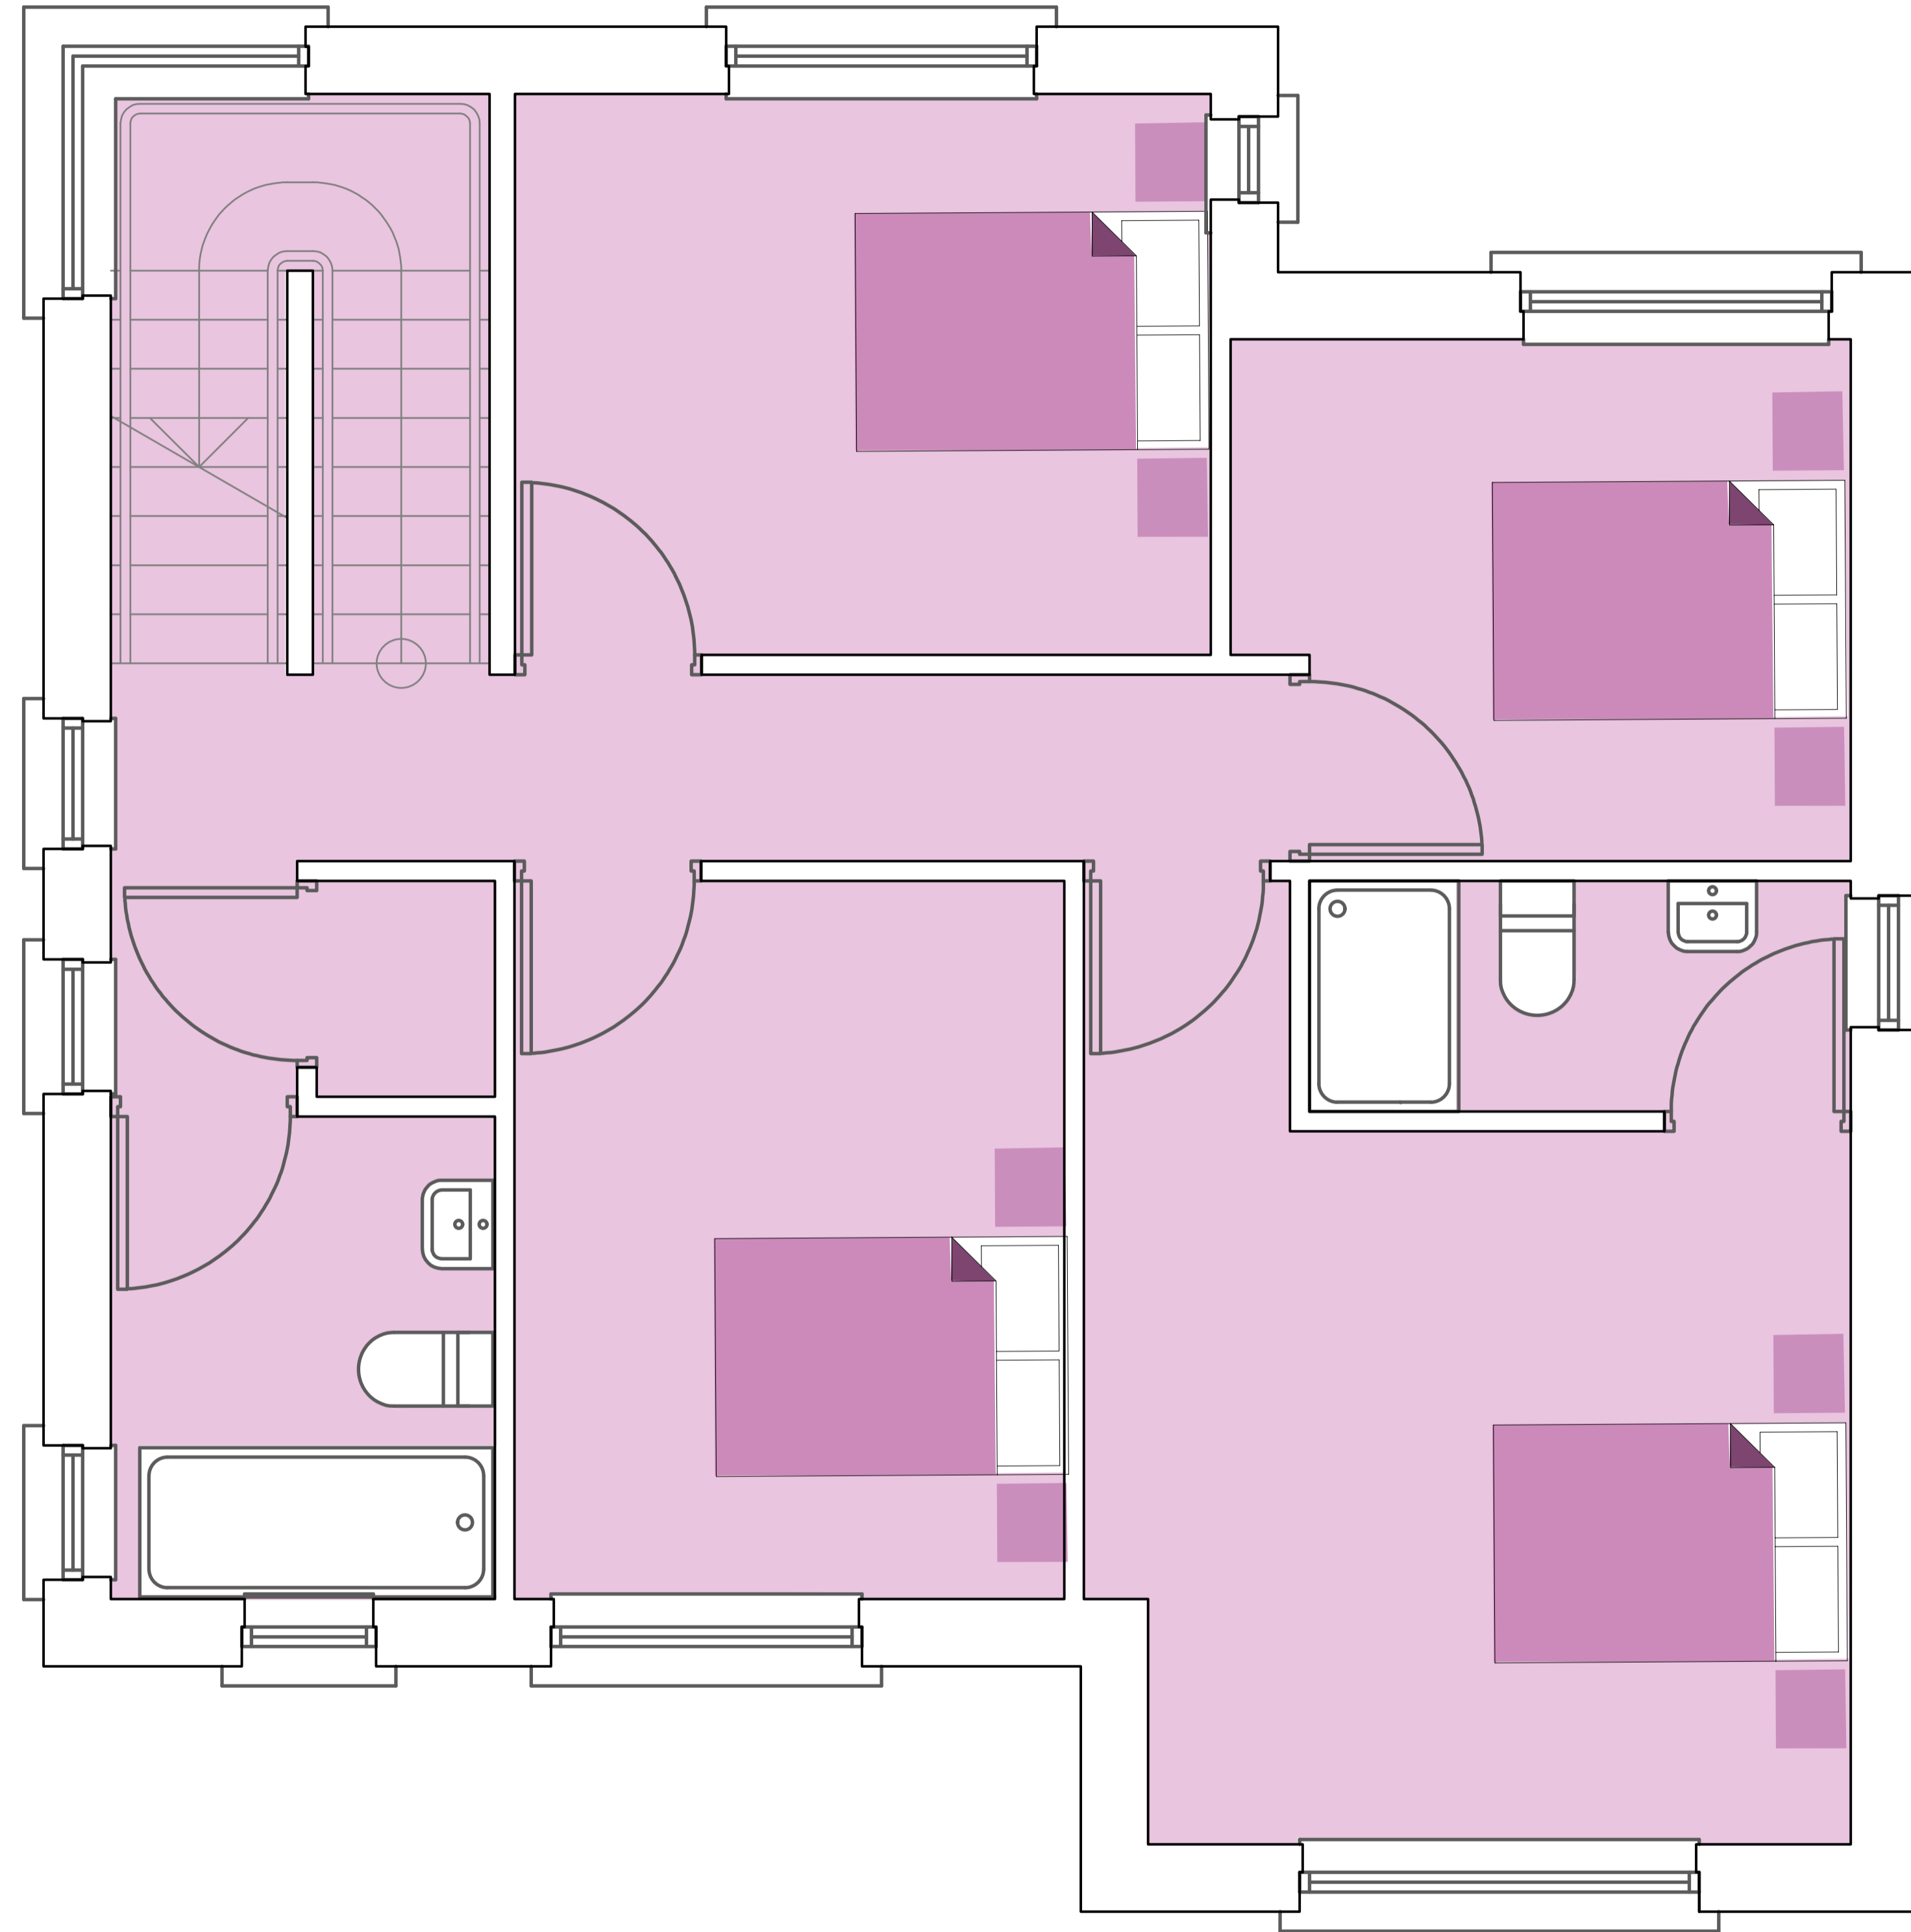

FAIRBORNE

— TEMPLEVILLE PARK —

No. 3 The Eden 1823 sq.ft. (169 sq.m.)