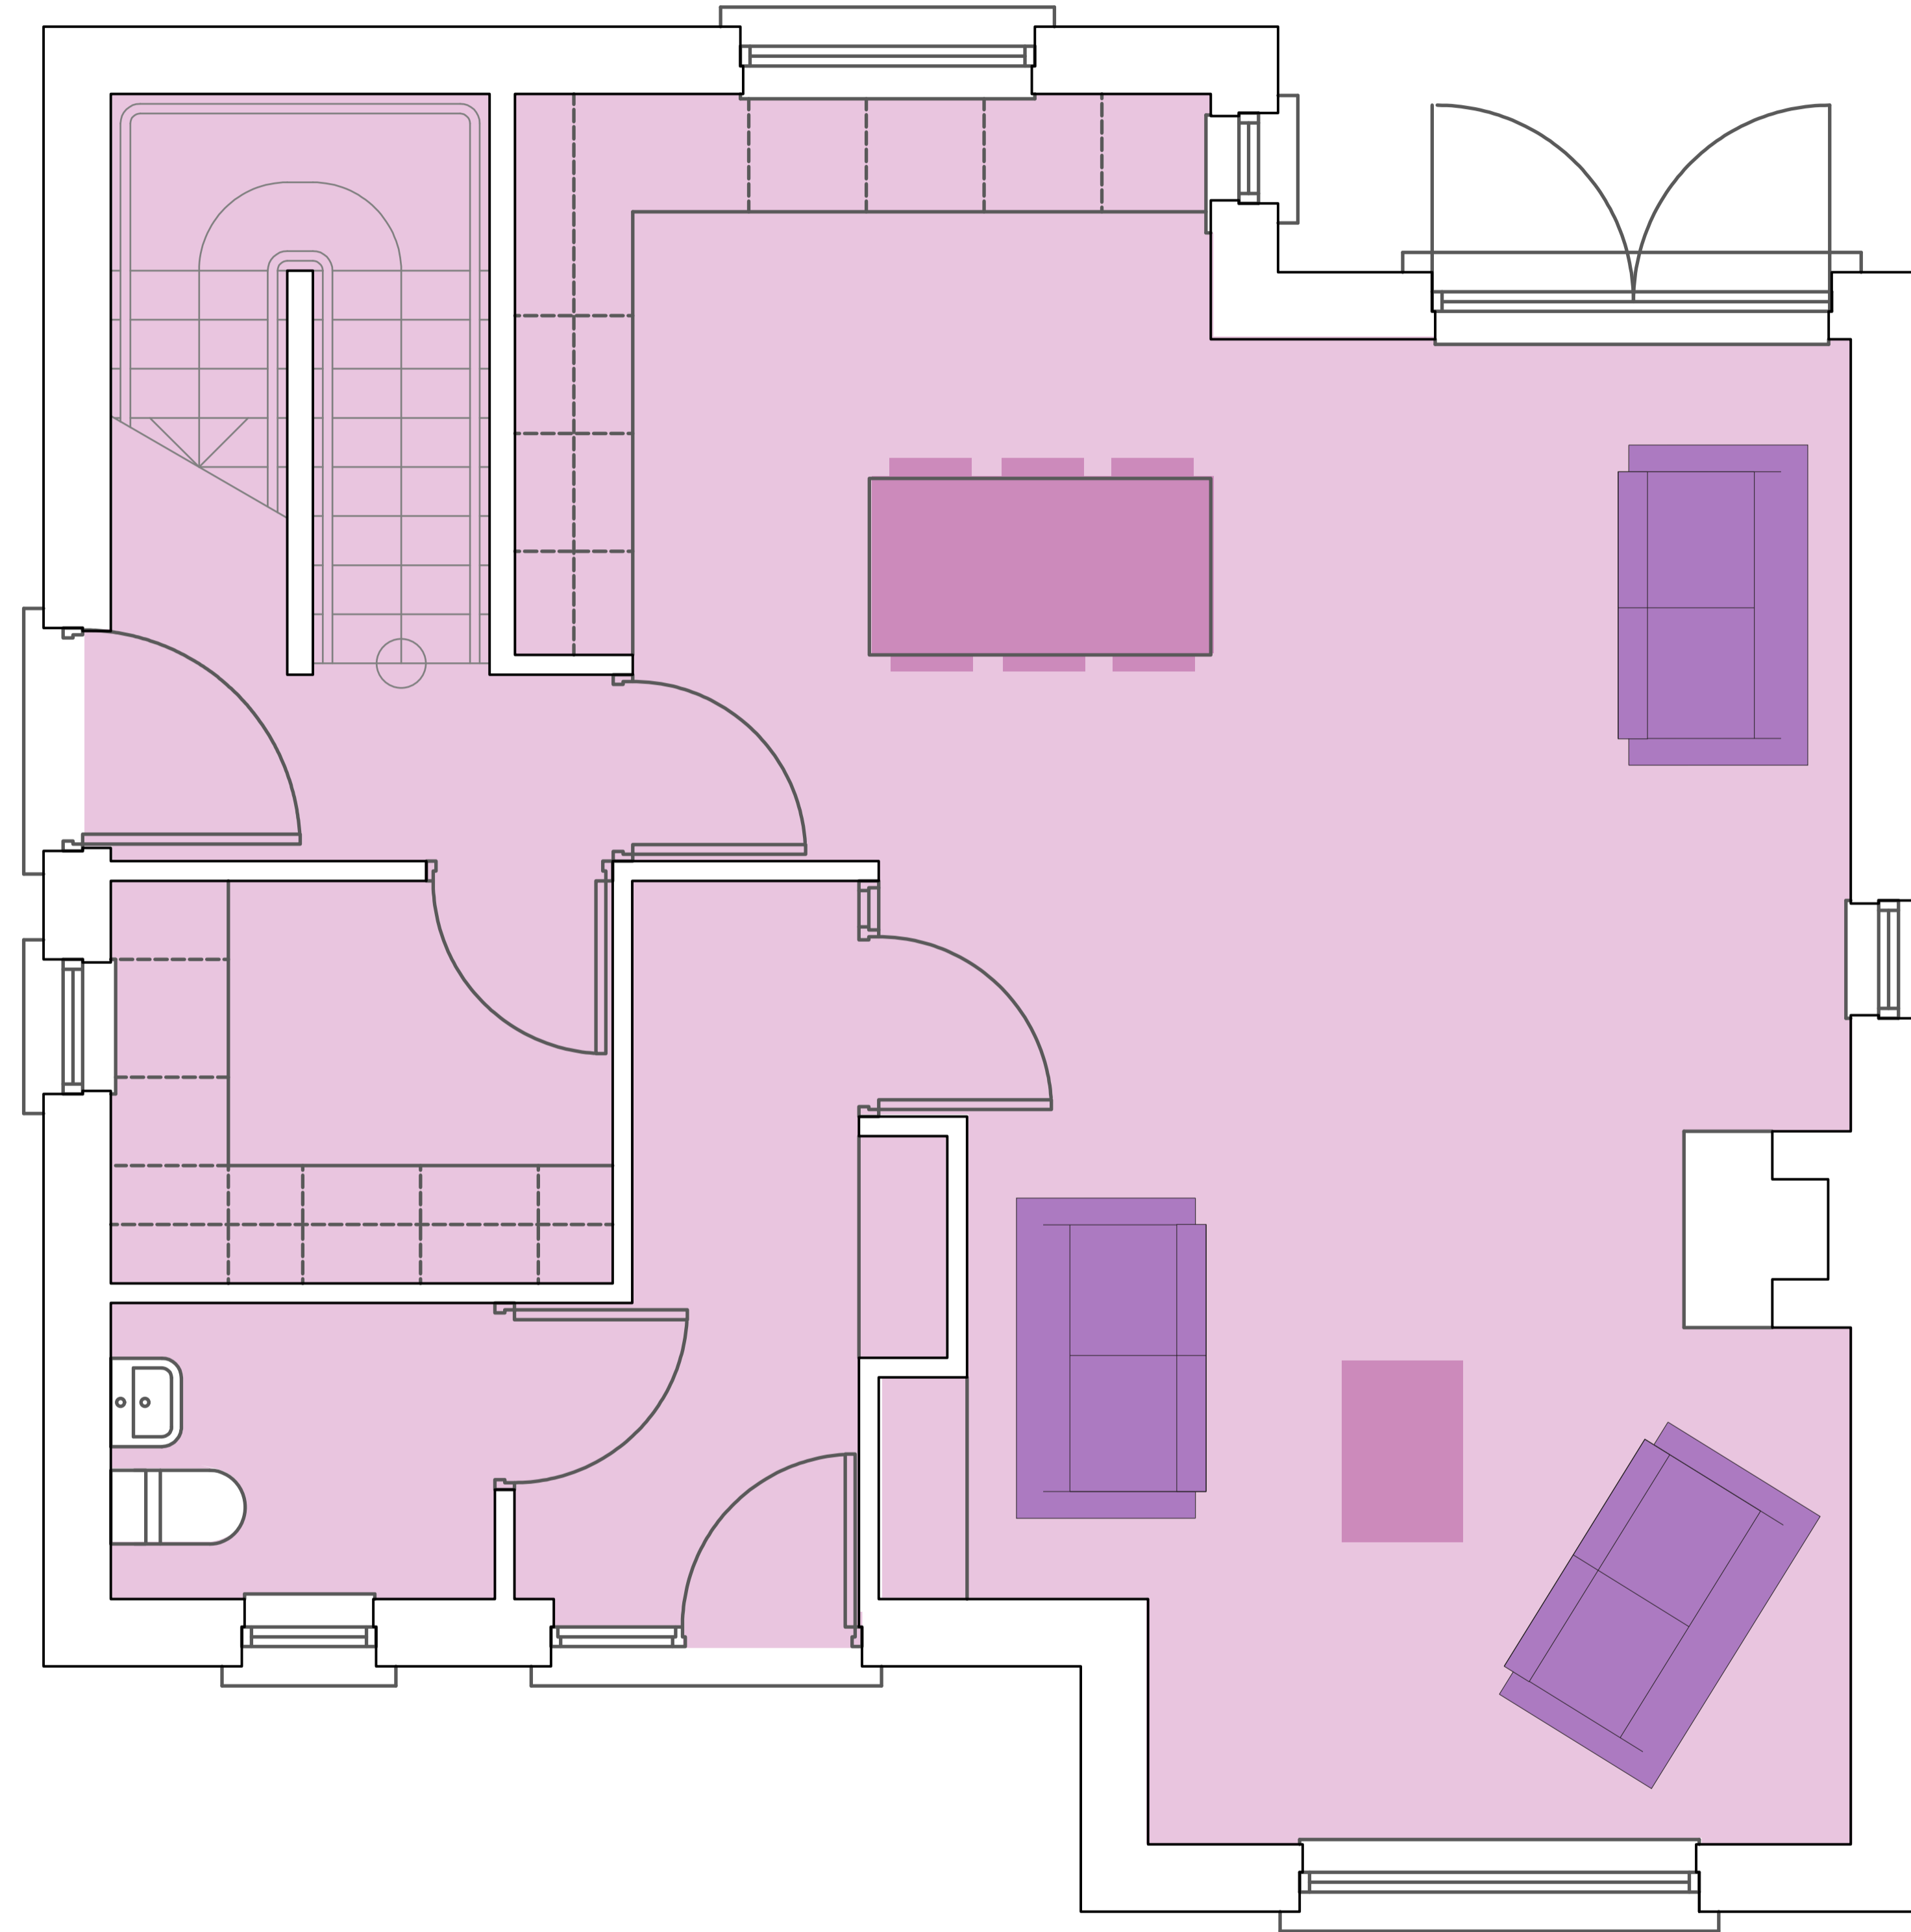

# FAIRBORNE

— TEMPLEVILLE PARK —

No. 3 The Eden 1823 sq.ft. (169 sq.m.)