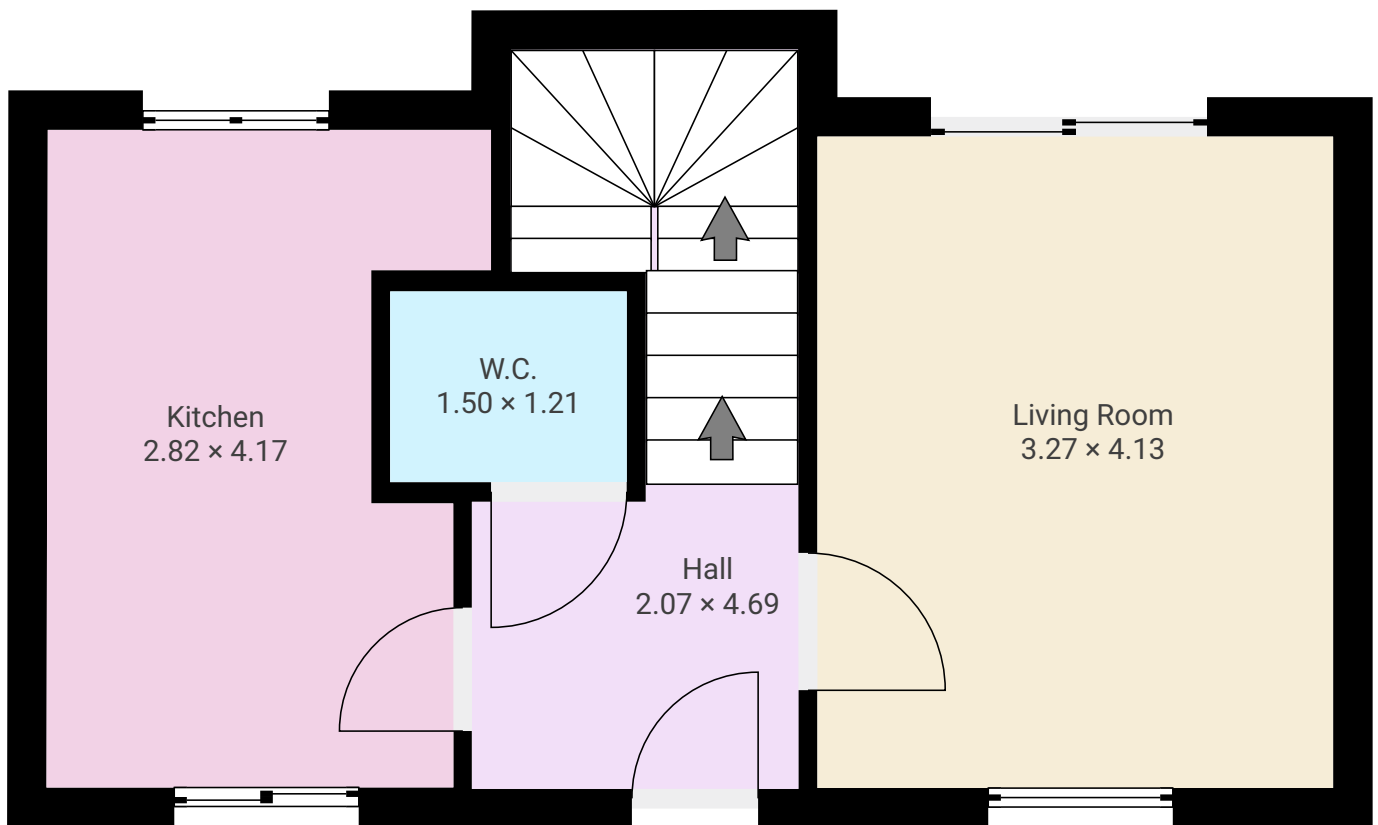

2 Bremore Castle

2 Bremore Castle, Balbriggan, Co. Dublin, Ireland
TOTAL AREA: 69.63 m² • LIVING AREA: 69.63 m² • FLOORS: 2 • ROOMS: 9

SUBMITTED BY Reel Estate Visualz
marknewportphotography@gmail.com • 0858629991

▼ Ground Floor

TOTAL AREA: 34.80 m² • LIVING AREA: 34.80 m² • ROOMS: 4

2 Bremore Castle

2 Bremore Castle, Balbriggan, Co. Dublin, Ireland
TOTAL AREA: 69.63 m² • LIVING AREA: 69.63 m² • FLOORS: 2 • ROOMS: 9

SUBMITTED BY Reel Estate Visualz
marknewportphotography@gmail.com • 0858629991

▼ 1st Floor

TOTAL AREA: 34.84 m² • LIVING AREA: 34.84 m² • ROOMS: 5