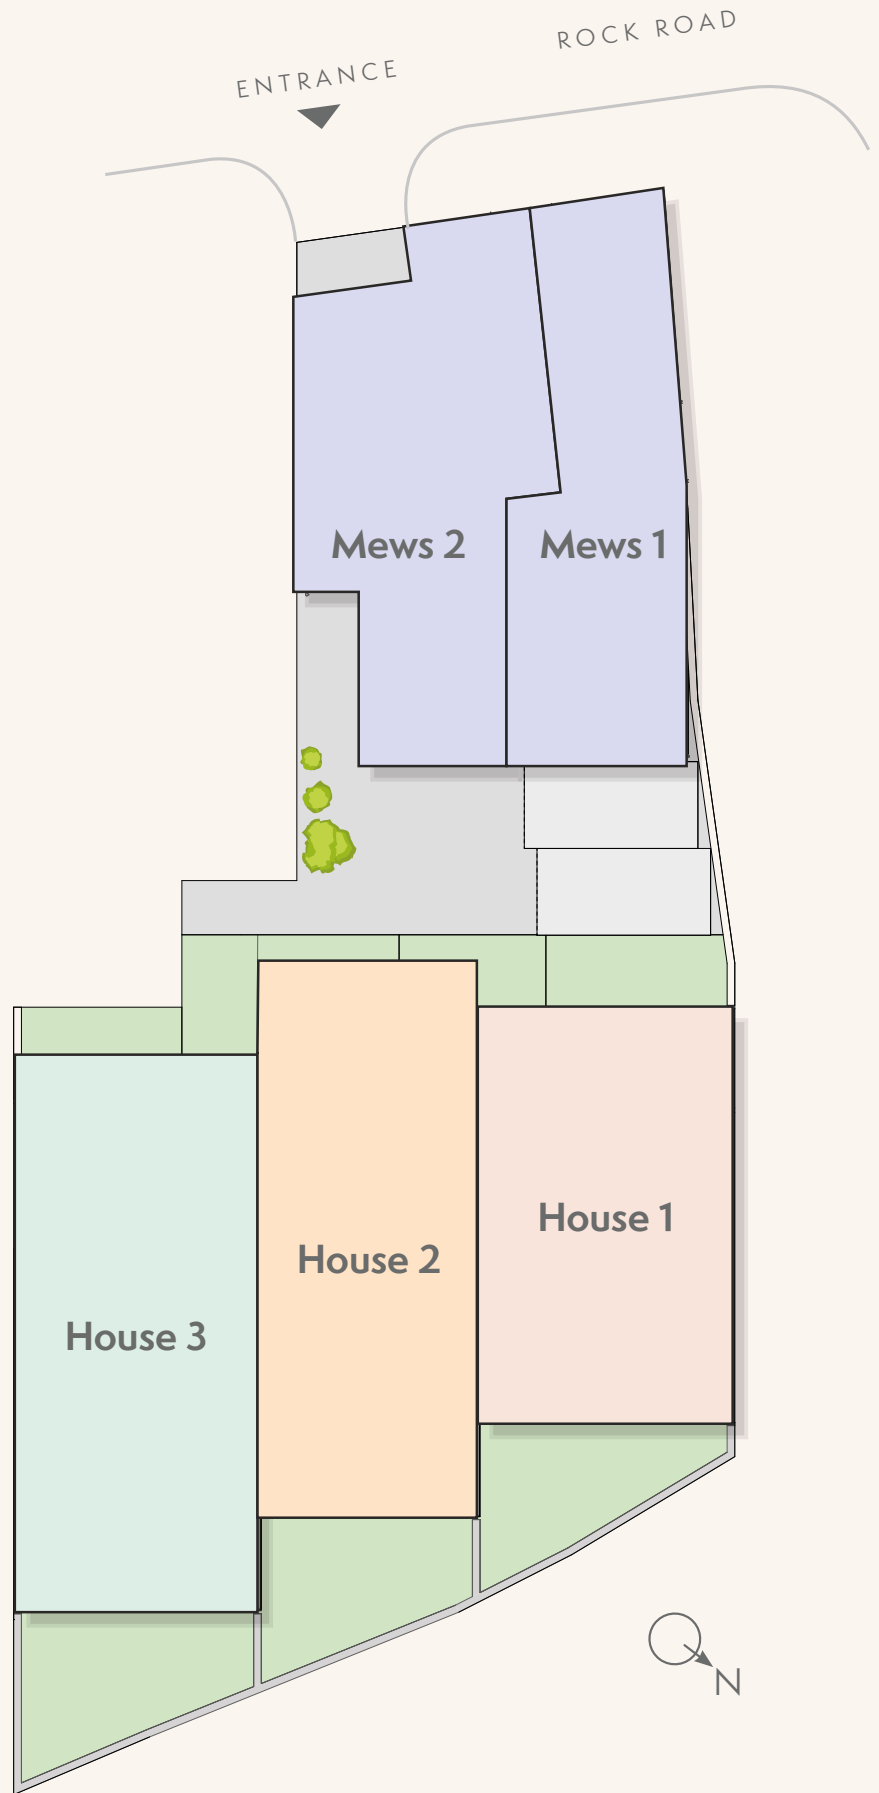

SITE PLAN

- HOUSE 1**
3 BEDROOMS
109 SQ. M / 1,173 SQ. FT.
- HOUSE 2**
4 BEDROOMS
175 SQ. M / 1,884 SQ. FT.
- HOUSE 3**
4 BEDROOMS
175 SQ. M / 1,884 SQ. FT.
- MEWS 1**
2 BEDROOMS
118 SQ. M / 1,270 SQ. FT.
- MEWS 2**
3 BEDROOMS
126 SQ. M / 1,356 SQ. FT.