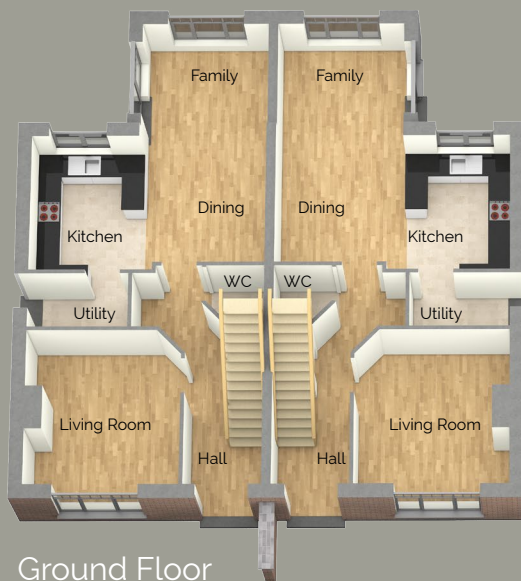

3 BED SEMI DETACHED

123 m² / 1,323.5 ft²

B2

House Type

Ground Floor

Hall	6'6"
Living Room	13'3" x 13'
Kitchen/Dining	19'11" x 11'5"
Family Room	10'10" x 10'4"
Utility	8'5" x 5'
WC	5' x 4'10"

First Floor

Master Bedroom	13'1" x 12'6"
En-Suite	3'2" x
Bedroom 2	13'4" x 10'7"
Bedroom 3	9'10" x 9'
Bathroom	7'1" x 5'11"