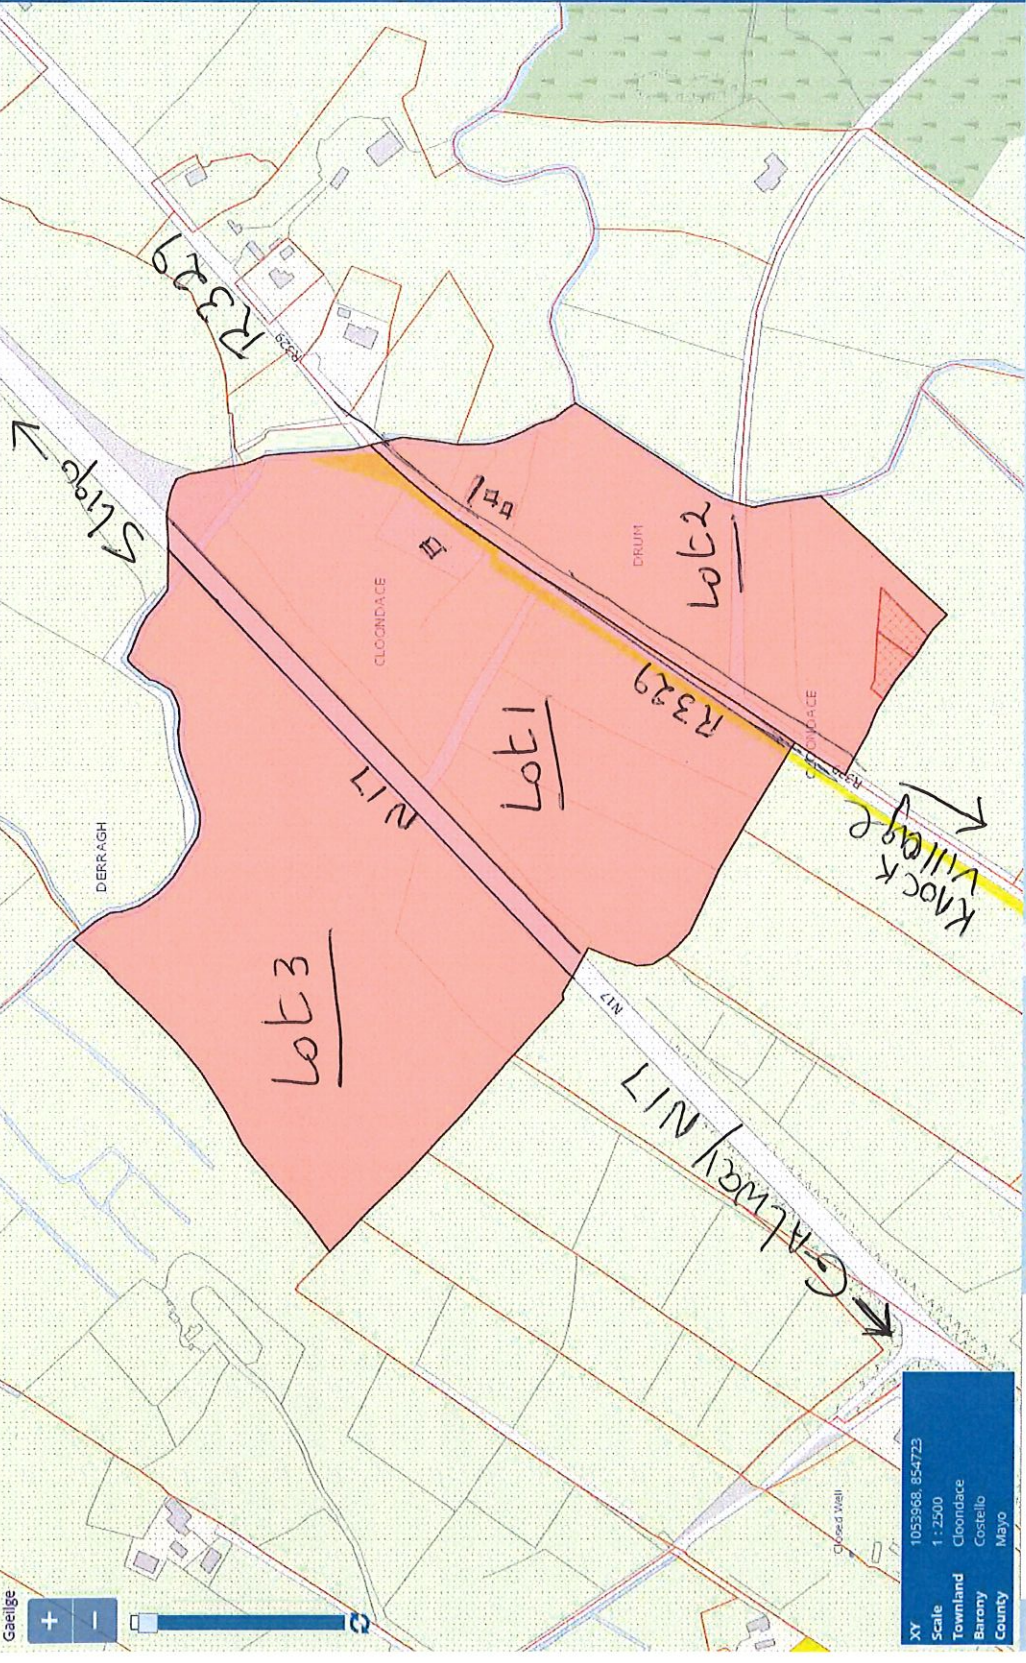

Property Details

Folio Number M12756
Title Level Freehold
Plan Number 2
Property Number 1
Area of selected plans 15.59 hectares.
Number of Plans on this folio: 2
Address Not Available

*PPA Boundaries and Plan Area are not conclusive. See Section 62(2) of Registration of Title Act 2006 and Rule 8(2) of the Land Registration Rules 2012.

View Basket
Print Current View
Help

XY 1053968 854723
Scale 1:2500
Townland Cloondace
Barony Costello
County Mayo

Type here to search