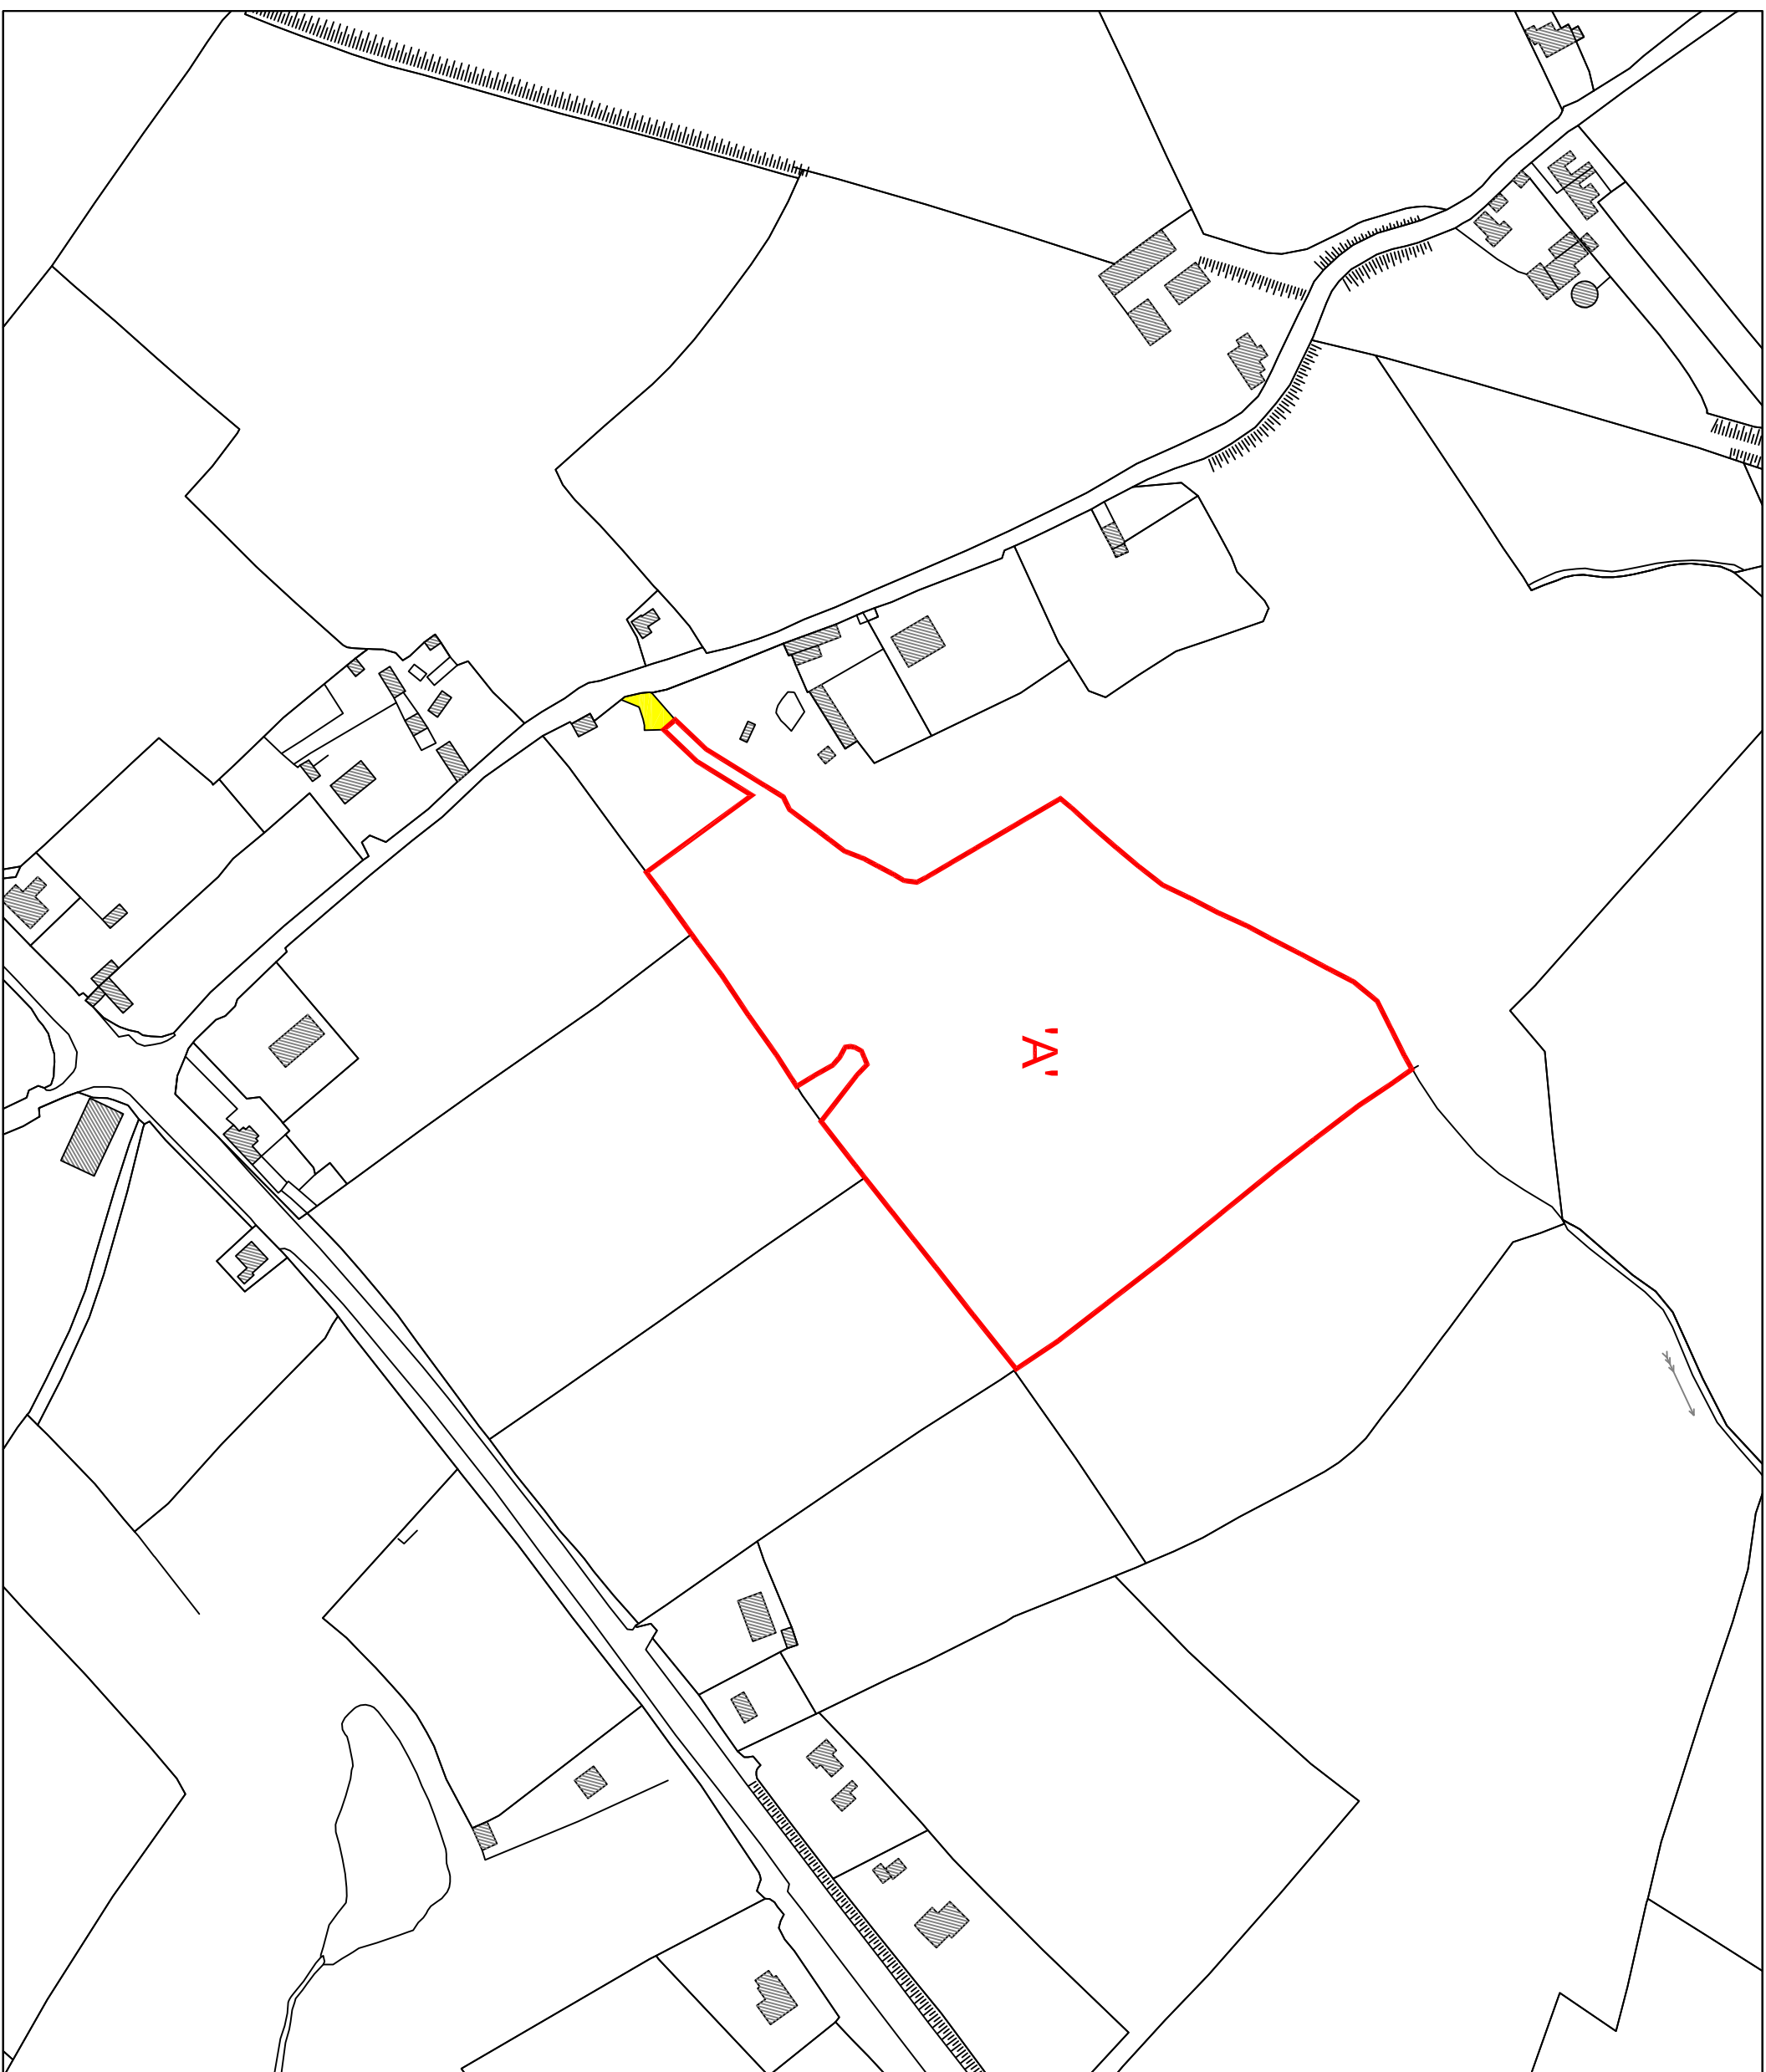

**MAP FOR IDENTIFICATION
PURPOSES ONLY**

EXTRACT LOUTH O.S. SHEET
1636-A

AREA OF 'A'

Area = 3.569 hectares (8.818 acres)

**RIGHT OF WAY SHOWN
COLOURED YELLOW**

**ECC Design &
Engineering Limited**

Jenkinson Business Park
Jenkinson, Dundalk
Co. Louth, Ireland, A91 W224
+353 (0) 42 9380285

DRAWING STATUS Contract Mapping

DRAWN BY Colin Holmes
CHECKED BY Colin Holmes
DATE August 2023

DRAWING SCALES
1 : 2500 @ A3 size

DRAWING NUMBER Bre - 001.
REVISION -