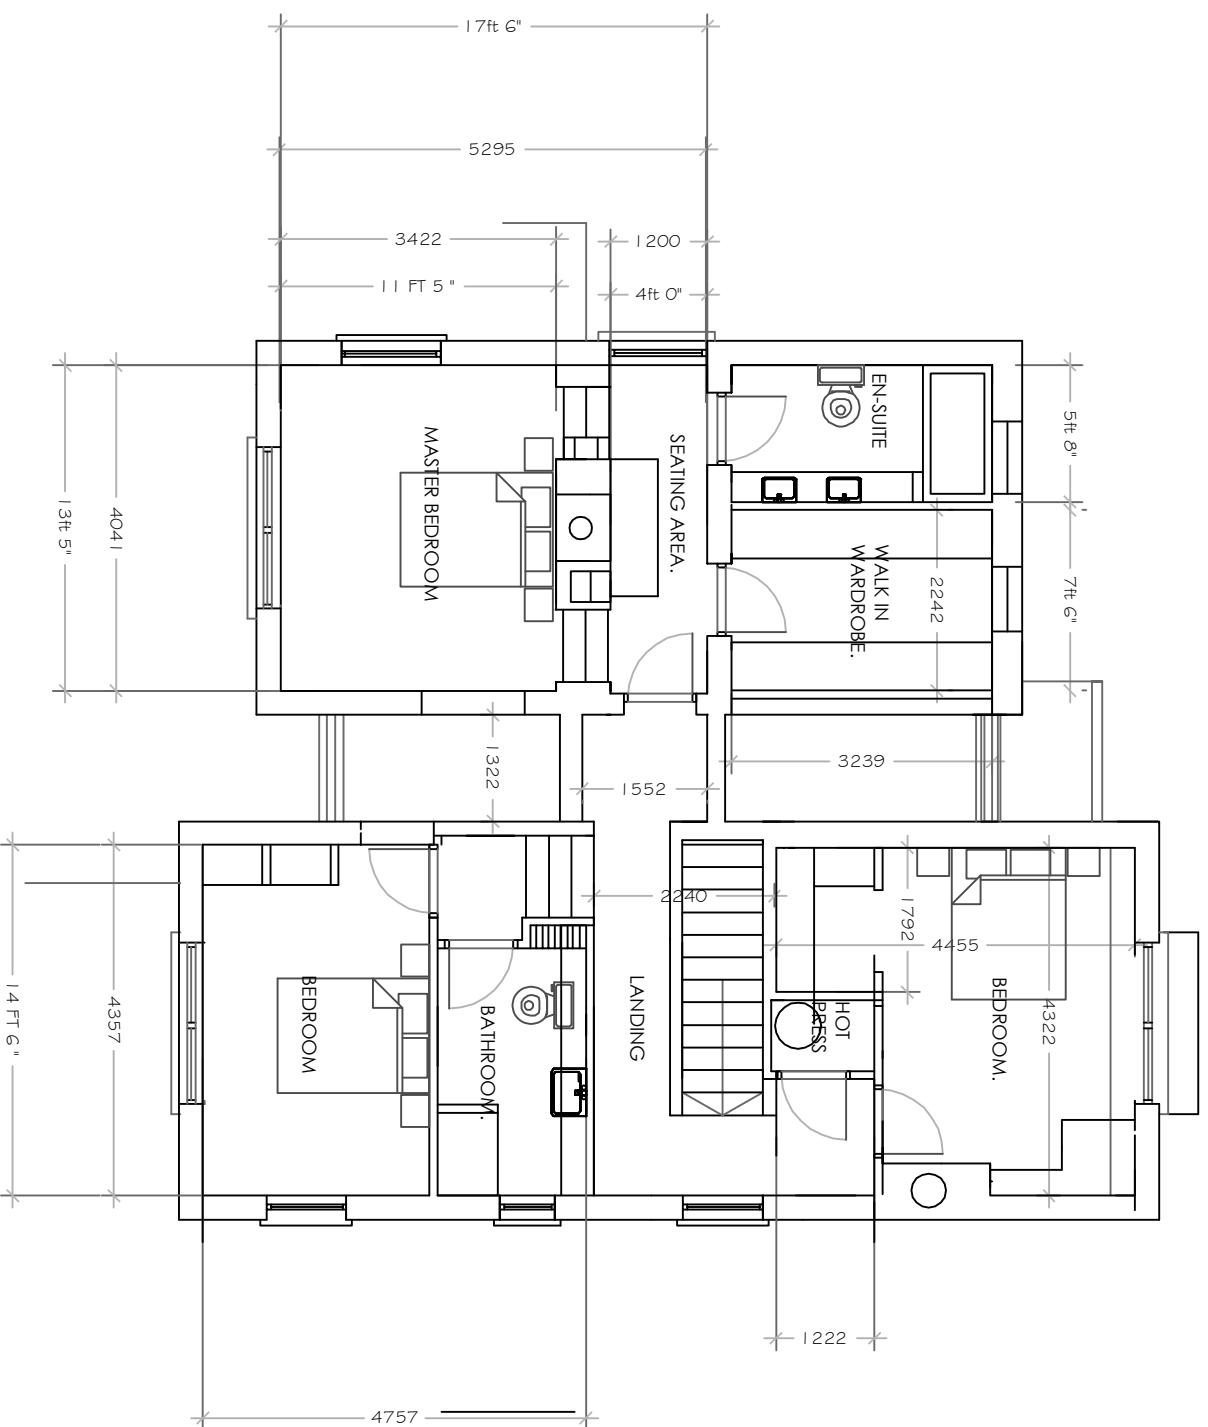

FOR PLANNING ONLY

PROPOSED UPPER FLOOR 88m²

SCALE 1 : 100

Ian Heffernan & Associates
Cnoc Dubh, Ballymanus Lower,
Blackhill, Glenealy, Co. Wicklow
Ph: (086) 8891862
Ian@heffernancivilengineers.ie
First Floor Plan
Scale: 1/100
Date: Mar 2014