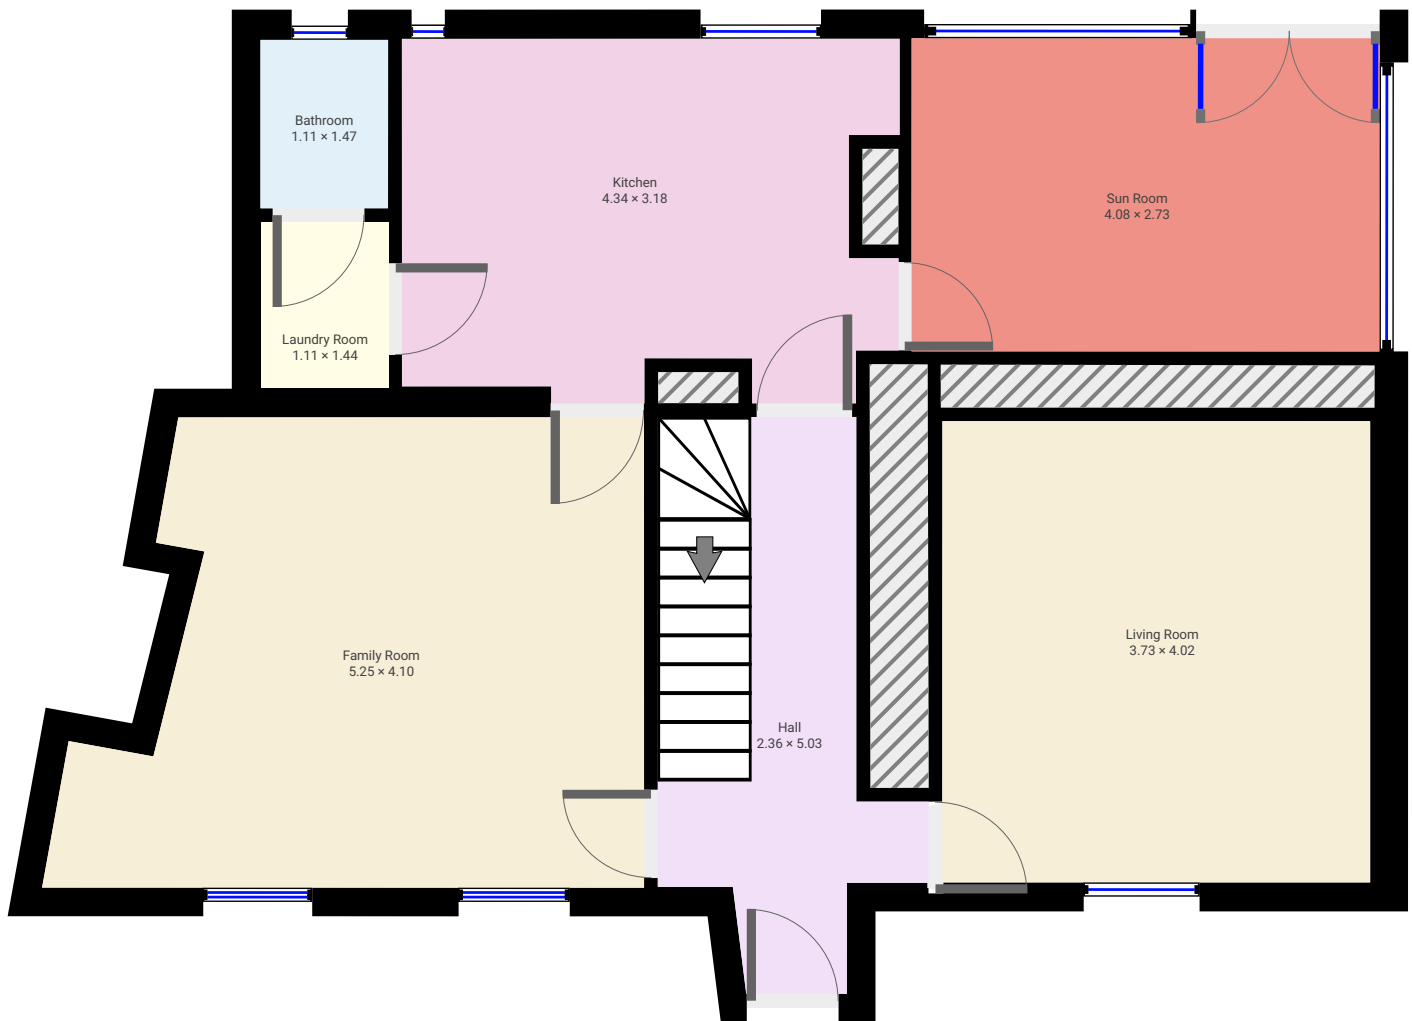

Rosebawn

Rosebawn, Balrothery, Dublin
TOTAL AREA: 122.49 m² • LIVING AREA: 108.84 m² • FLOORS: 2 • ROOMS: 7

SUBMITTED BY Reel Estate Visualz
marknewportphotography@gmail.com • 0858629991

▼ Ground Floor

TOTAL AREA: 76.09 m² • LIVING AREA: 76.09 m² • ROOMS: 4

THIS FLOORPLAN IS PROVIDED WITHOUT WARRANTY OF ANY KIND. SENSOPIA DISCLAIMS ANY WARRANTY INCLUDING, WITHOUT LIMITATION, SATISFACTORY QUALITY OR ACCURACY OF DIMENSIONS.

Page 1/2

Rosebawn

Rosebawn, Balrothery, Dublin
TOTAL AREA: 122.49 m² • LIVING AREA: 108.84 m² • FLOORS: 2 • ROOMS: 7

SUBMITTED BY Reel Estate Visualz
marknewportphotography@gmail.com • 0858629991

▼ 1st Floor

TOTAL AREA: 46.40 m² • LIVING AREA: 32.75 m² • ROOMS: 3