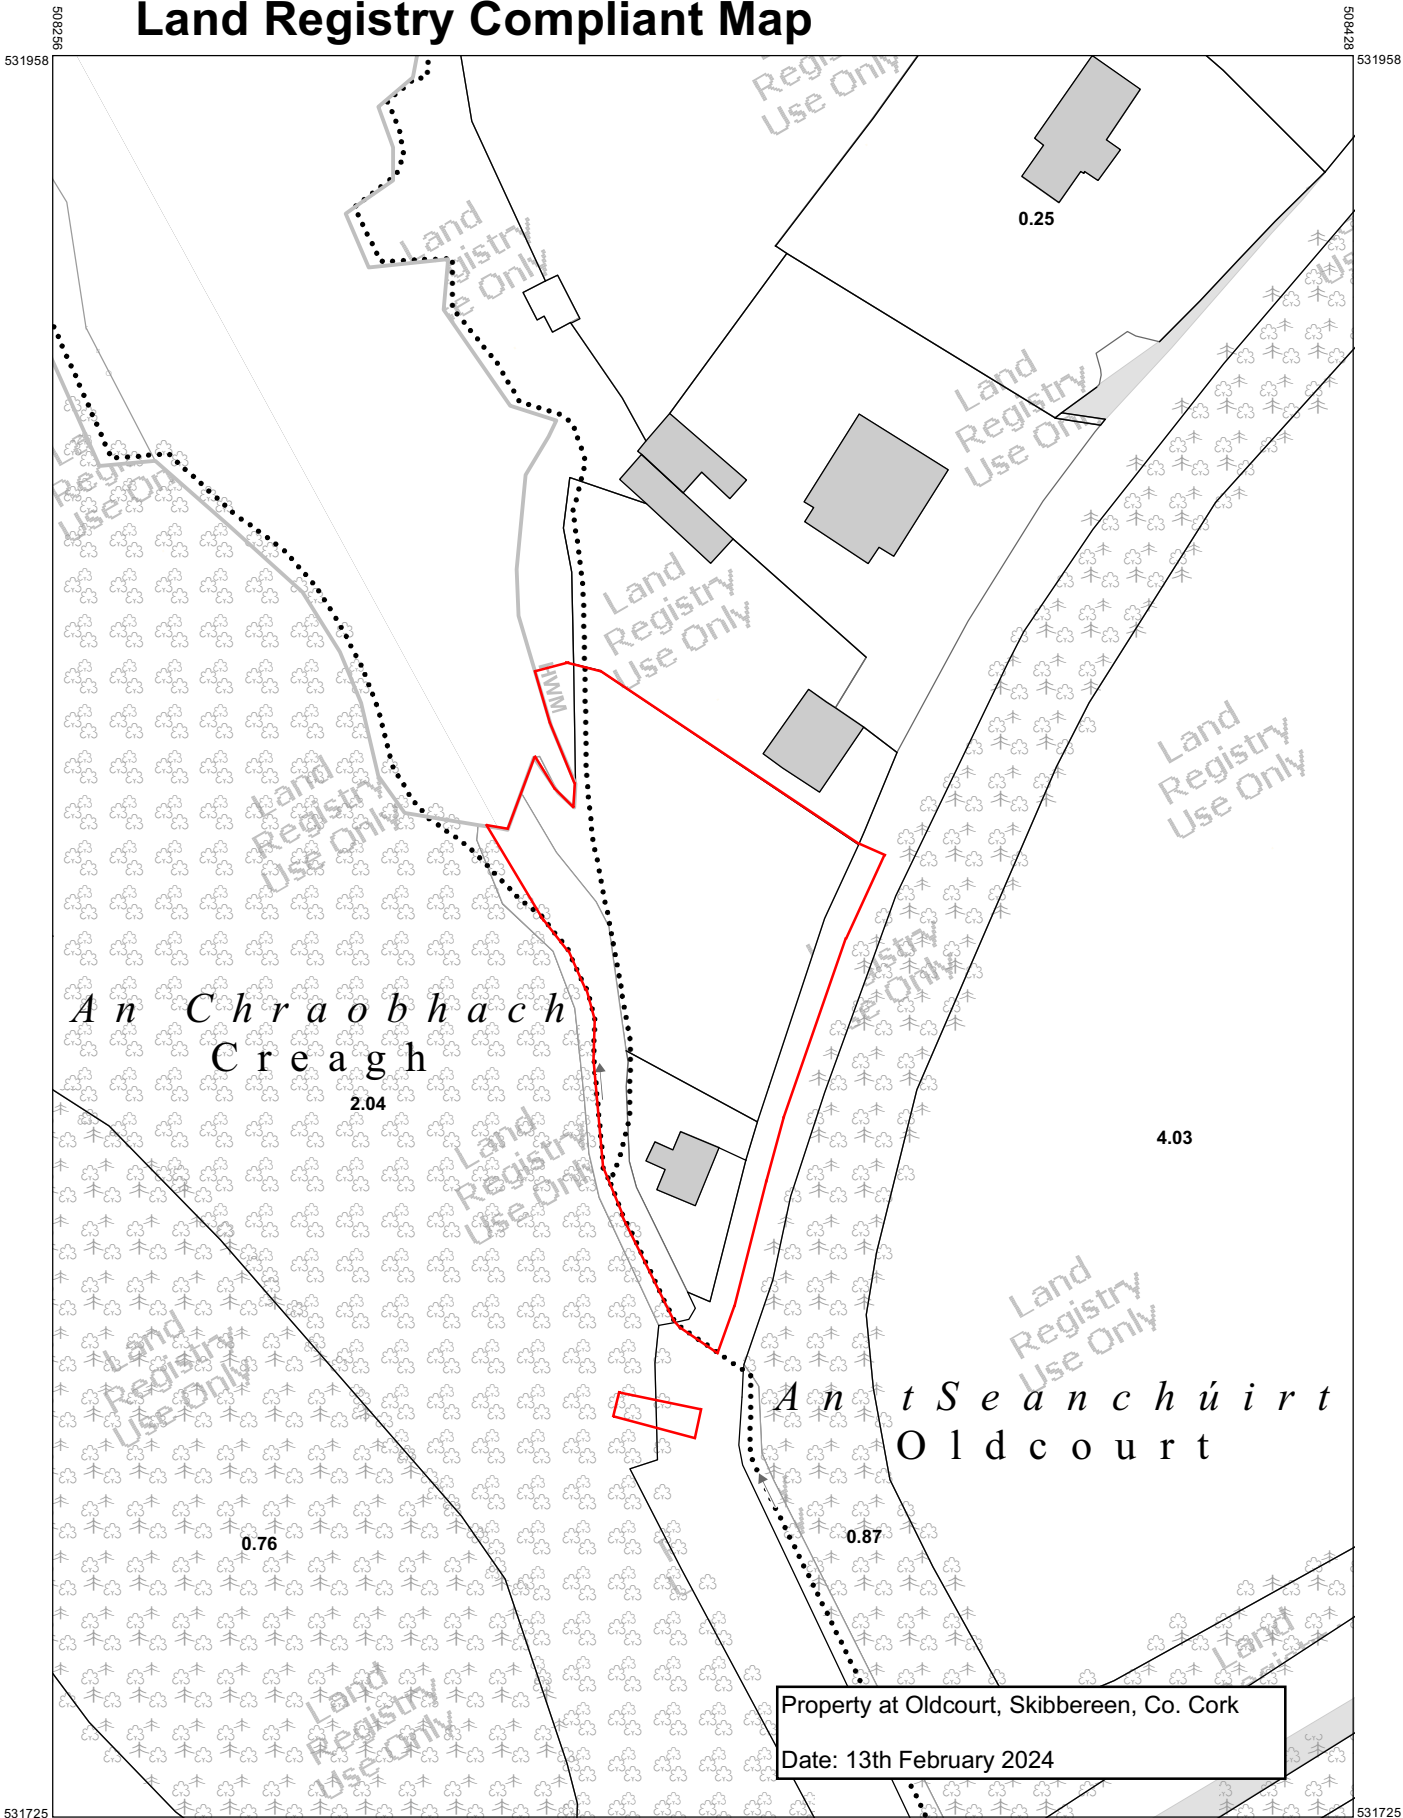

Land Registry Compliant Map

Property at Oldcourt, Skibbereen, Co. Cork
 Date: 13th February 2024

OUTPUT SCALE: 1:1,000

CENTRE COORDINATES:
 ITM 508342,531842

PUBLISHED: 26/01/2024
ORDER NO.: 50379654_1
MAP SERIES: 1:2,500
MAP SHEETS: 6772-C

CAPTURE RESOLUTION:
 The map objects are only accurate to the resolution at which they were captured. Output scale is not indicative of data capture scale. Further information is available at: www.tailte.ie; search 'Capture Resolution'
LEGEND: To view the legend visit www.tailte.ie and search for 'Large Scale Legend'

This topographic map does not show legal property boundaries, nor does it show ownership of physical features.

www.tailte.ie
 Any unauthorised reproduction infringes Tailte Éireann copyright.

The representation on this map of a road, track or footpath is not evidence of the existence of a right of way.