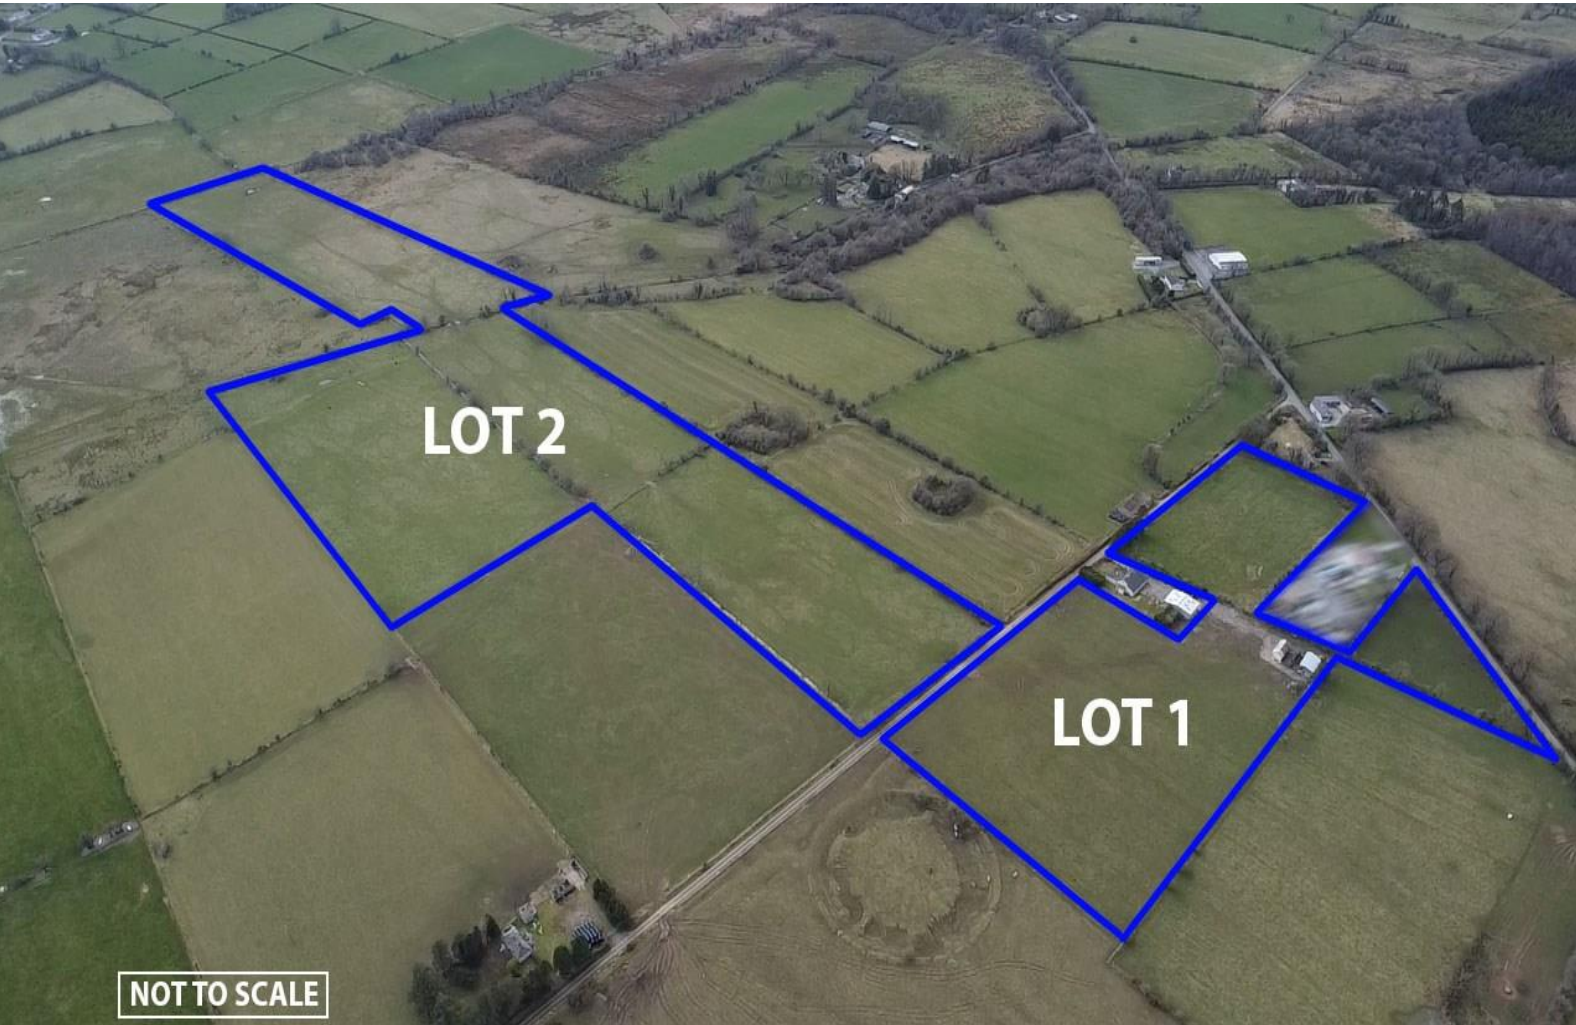

To Lease

c. 34.65 Acres in Two Lots, Lisnalegan, Runnamoat &
Clogher, Ballinaheglis, Co. Roscommon
| Farm Land

Price Region: Open to Offers

Prime farm to come to market, being leased for a 7 year term from 1st April 2025.

- **Lot 1** - c. 8.45 Acres with two bay shed (one bay slatted)
 - **Lot 2** - c. 26.20 Acres
 - **Lot 3** - Entire c. 34.65 Acres

Can be let in one or more lots subject to market interest

- mains water
- no entitlements
- sheep & cattle only
- Located beside eircode F42 D652