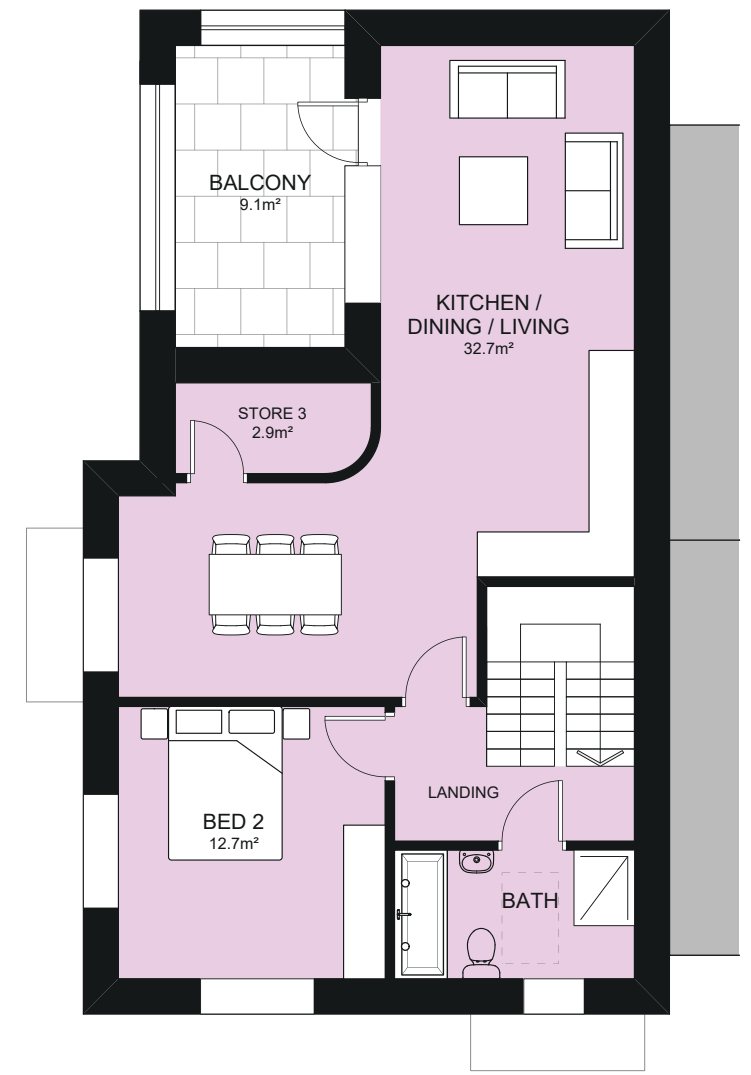

DUPLEX UNIT C
GROUND FLOOR PLAN

DUPLEX UNIT C
FIRST FLOOR PLAN

DUPLEX UNIT C
SECOND FLOOR PLAN

DUPLEX TYPE C
2-BEDROOM DUPLEX
106 SQM / 1,139 SQFT