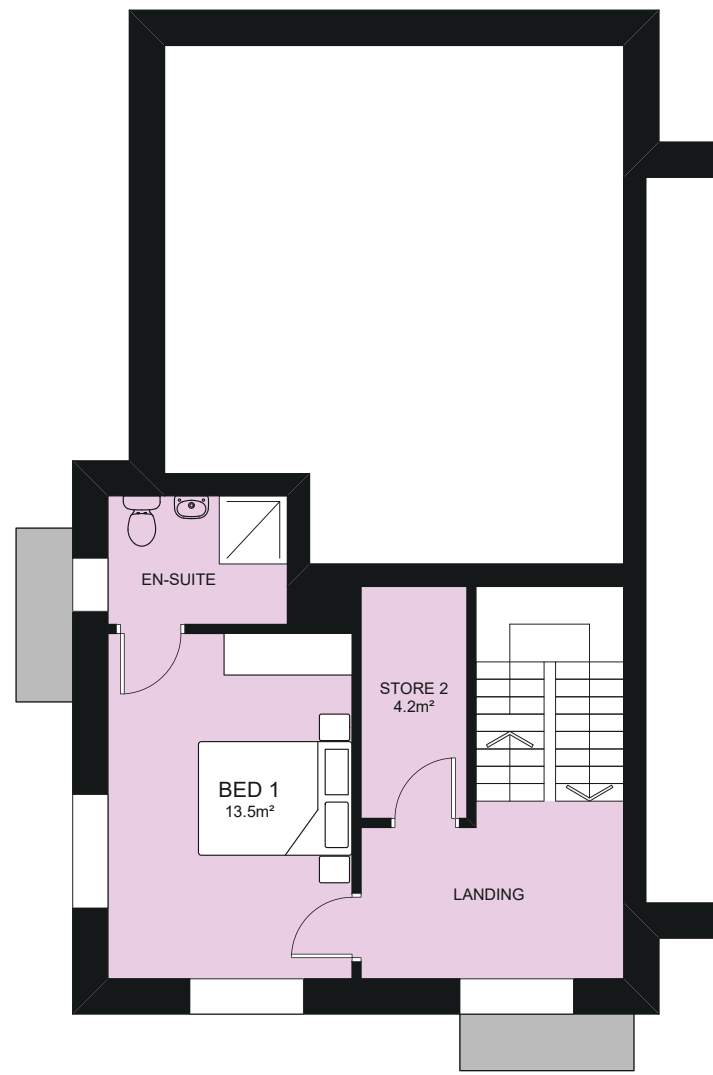

DUPLEX UNIT C
GROUND FLOOR PLAN

DUPLEX UNIT C
FIRST FLOOR PLAN

DUPLEX UNIT C
SECOND FLOOR PLAN

DUPLEX TYPE C
2-BEDROOM DUPLEX
106 SQM / 1,139 SQFT