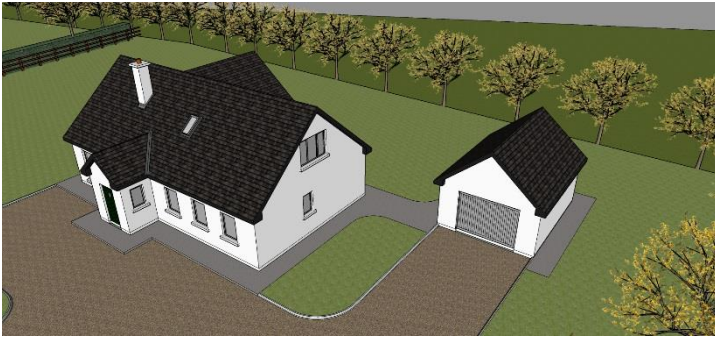

View from East

View from East

View from North

View from West

View from South

Applicant: Lynch Contracting
Site Address: Kilshanchoe, Carbury, Co. Kildare
Agent: Fergal O' Malley RIAI Arch. Tech.
Date: 27th of March 2017