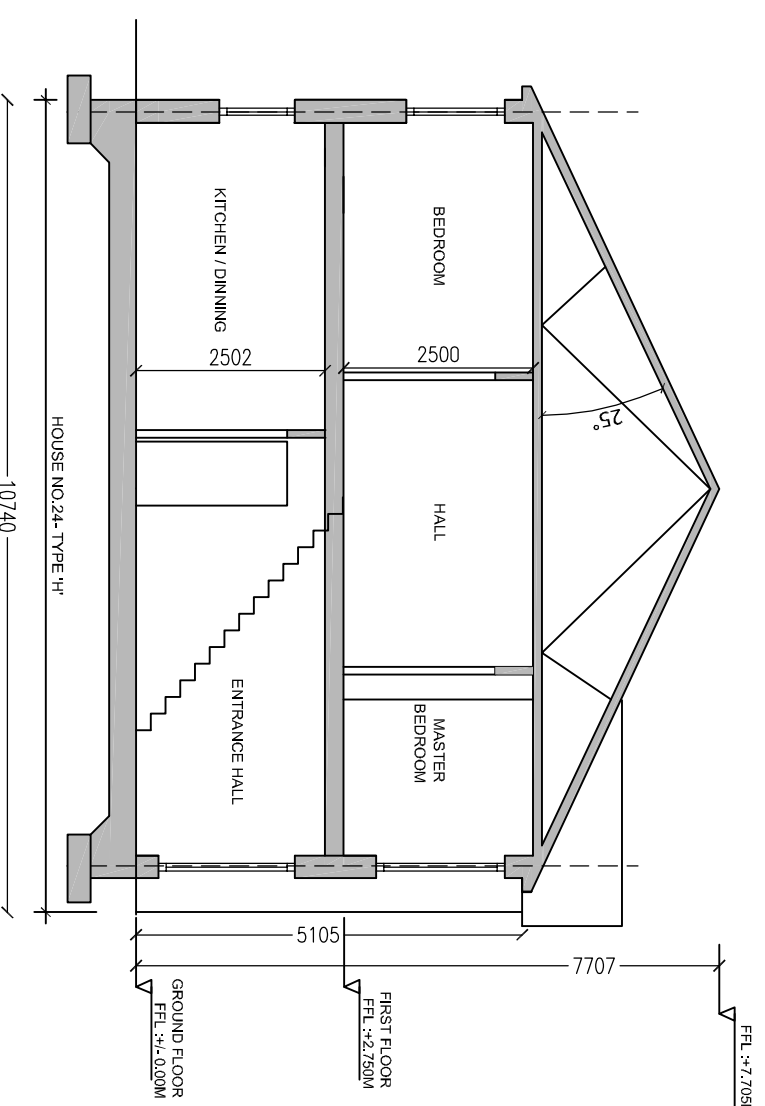

HOUSE TYPE H - SEMIDETACHED 3 BEDROOM

FRONT ELEVATION
TYPE 'H'
HOUSE NO. 24

FRONT ELEVATION
TYPE 'H'
HOUSE NO. 24

REAR ELEVATION
TYPE 'H'
HOUSE NO. 24

SECTION A-A
TYPE 'H'
HOUSE NO. 24

PROJECT ■ Proposed Residential Development at Coolbawn - Castleconnell
CLIENT ■ Montpeller

TITLE ■ PROPOSED ELEVATIONS & SECTION A-A TYPE H - 3 BED SEMIDETACHED HOUSE

SCALE: 1:100 @ A3 ■ DATE: 21/09/2022 ■ DRWG. N° 1273-22-20 ■ DRN. BY NF

OCA ■ ARCHITECTS

44-45 LR CAMDEN ST DUBLIN 2
Tel 01 4763922 Fax 01 4780028 Email ocaarch@eircom.net