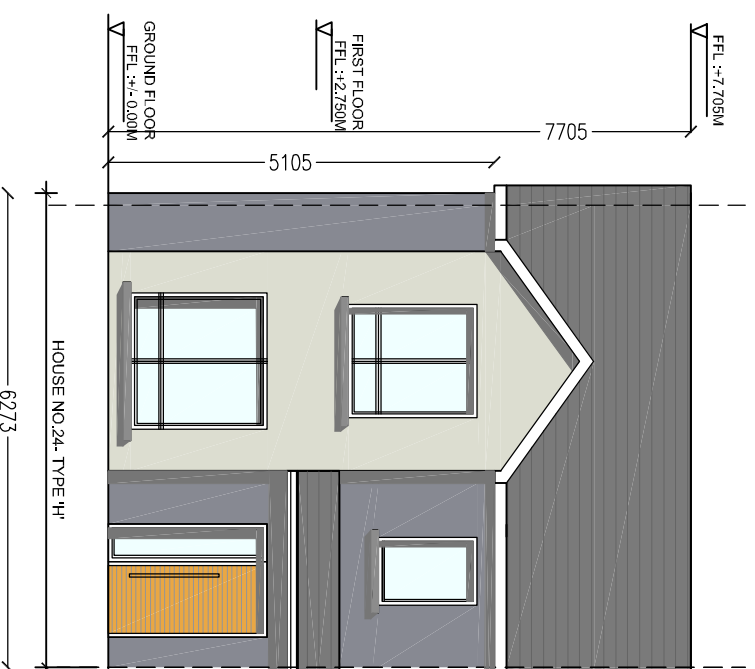

HOUSE TYPE H - SEMIDETACHED 3 BEDROOM

FRONT ELEVATION
TYPE 'H'
HOUSE NO. 24

FRONT ELEVATION
TYPE 'H'
HOUSE NO. 24

REAR ELEVATION
TYPE 'H'
HOUSE NO. 24

SECTION A-A
TYPE 'H'
HOUSE NO. 24

PROJECT ■ Proposed Residential Development at Coolbawn - Castleconnell
CLIENT ■ Montpeller

TITLE ■ PROPOSED ELEVATIONS & SECTION A-A TYPE H - 3 BED SEMIDETACHED HOUSE

SCALE: 1:100 @ A3 ■ DATE: 21/09/2022 ■ DRWG. N° 1273-22-20 ■ DRN. BY NF

OCA ■ ARCHITECTS

44-45 LR CAMDEN ST DUBLIN 2
Tel 01 4763922 Fax 01 4780028 Email ocaarch@eircom.net