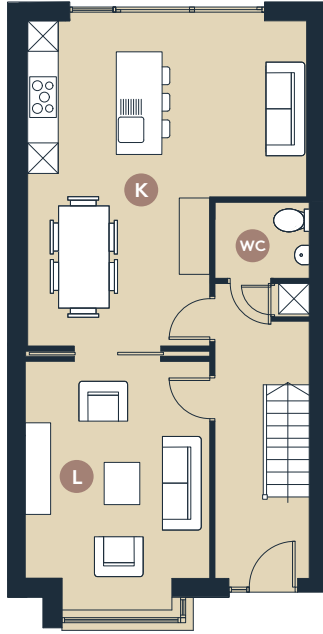

PERLINO

3 BEDROOM TYPE (F)

TERRACE

C. 126 SQ M / C. 1,356 SQ FT

Ground Floor

First Floor

L LIVING ROOM K KITCHEN
ES ENSUITE WC TOILET
B BATHROOM B1-B3 BEDROOMS