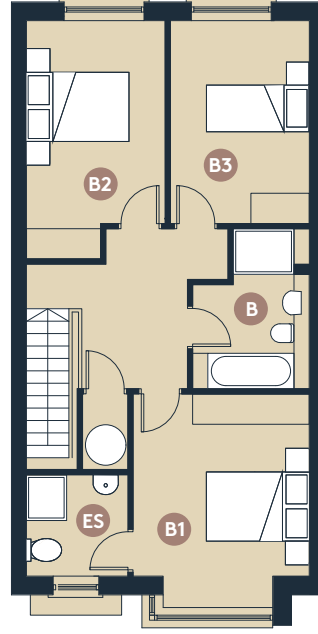

PERLINO

3 BEDROOM TYPE (F)

TERRACE

C. 126 SQ M / C. 1,356 SQ FT

Ground Floor

First Floor

L LIVING ROOM K KITCHEN
ES ENSUITE WC TOILET
B BATHROOM B1-B3 BEDROOMS