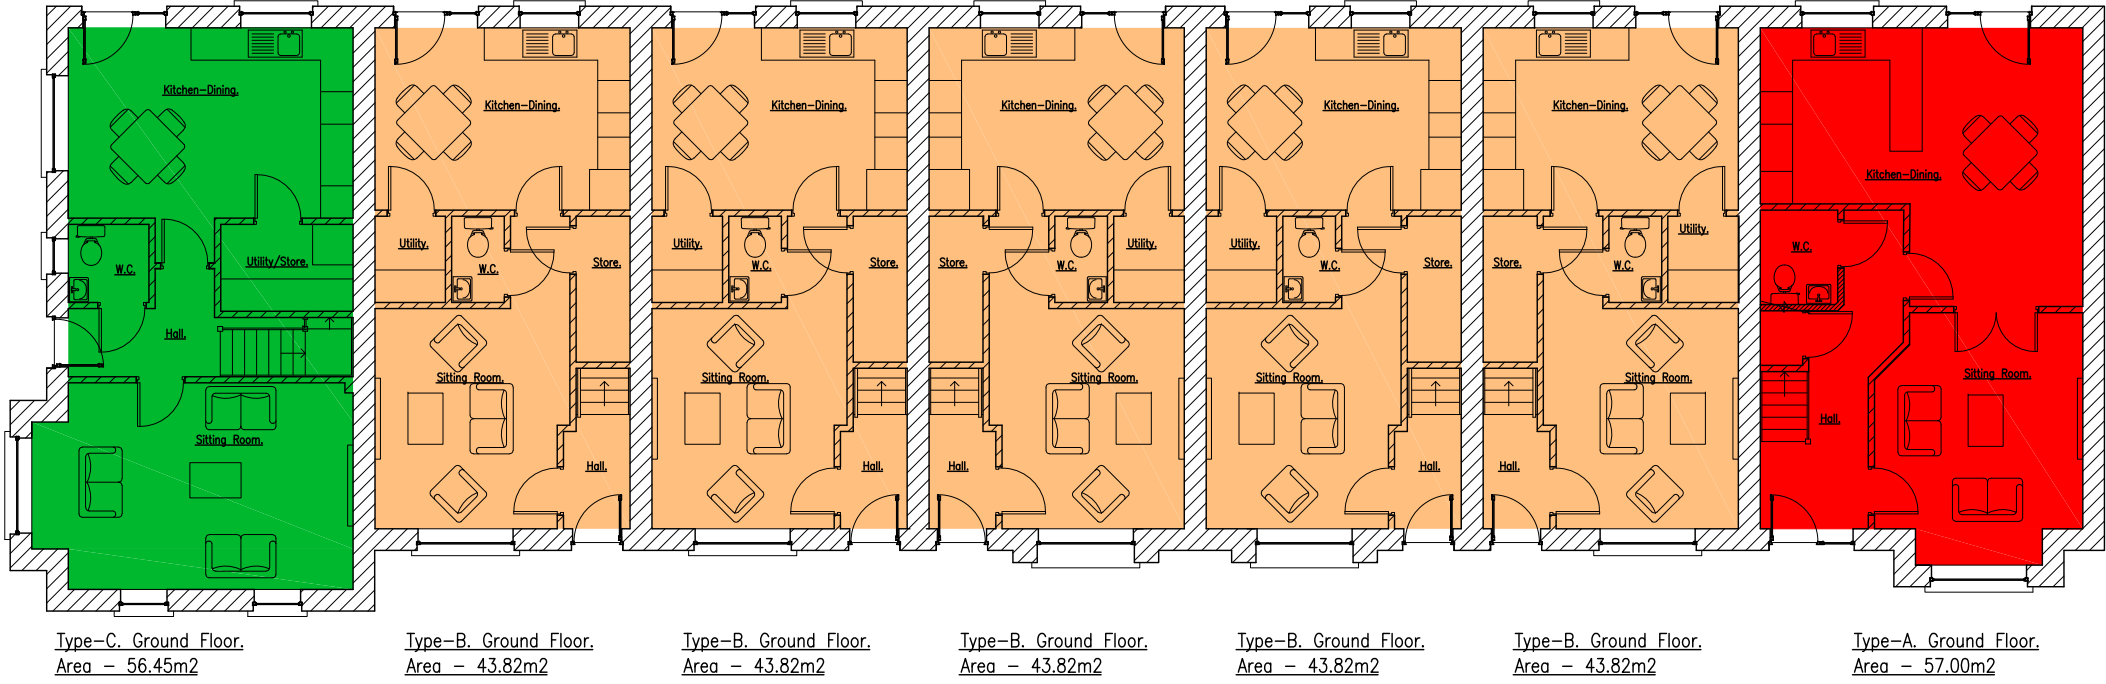

Dowdall's Court, Dowdallshill, Dundalk.

07	06	05	04	03	02	01
Total Area = 112.90m ²	Total Area = 87.64m ²	Total Area = 87.64m ²	Total Area = 87.64m ²	Total Area = 87.64m ²	Total Area = 87.64m ²	Total Area = 114.00m ²

PROPERTY PARTNERS
LAURENCE GUNNE

Kieran Projects
Construction, Civil & Plant Hire

BLOCK-1. Unit No's 1 - 7 (Phase-1).