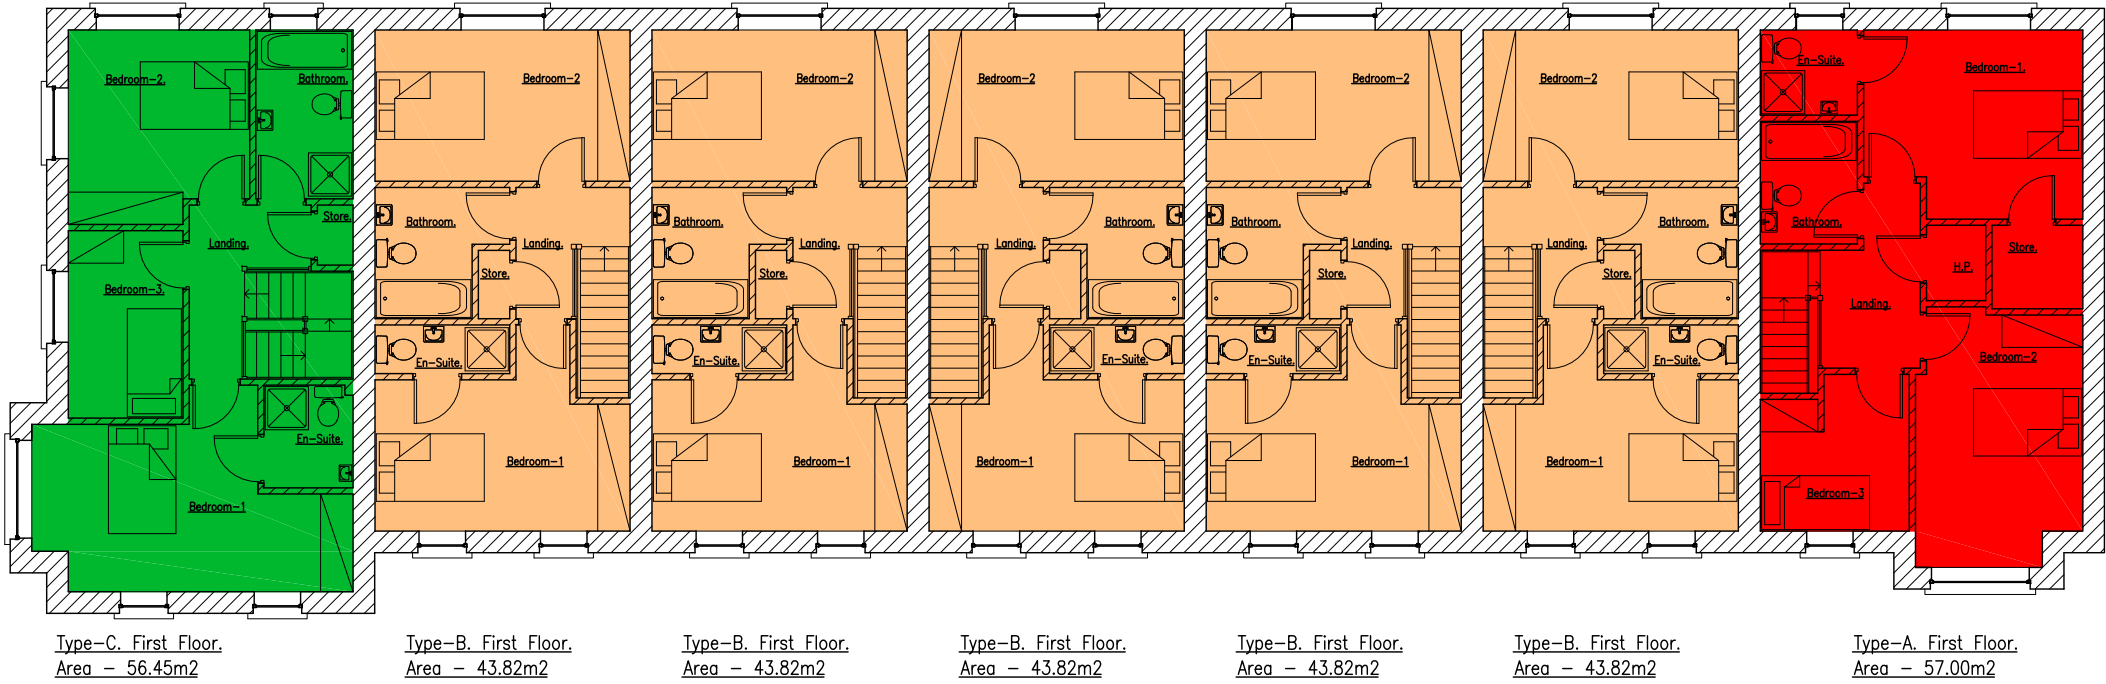

Dowdall's Court, Dowdallshill, Dundalk.

07	06	05	04	03	02	01
Total Area = 112.90m ²	Total Area = 87.64m ²	Total Area = 87.64m ²	Total Area = 87.64m ²	Total Area = 87.64m ²	Total Area = 87.64m ²	Total Area = 114.00m ²