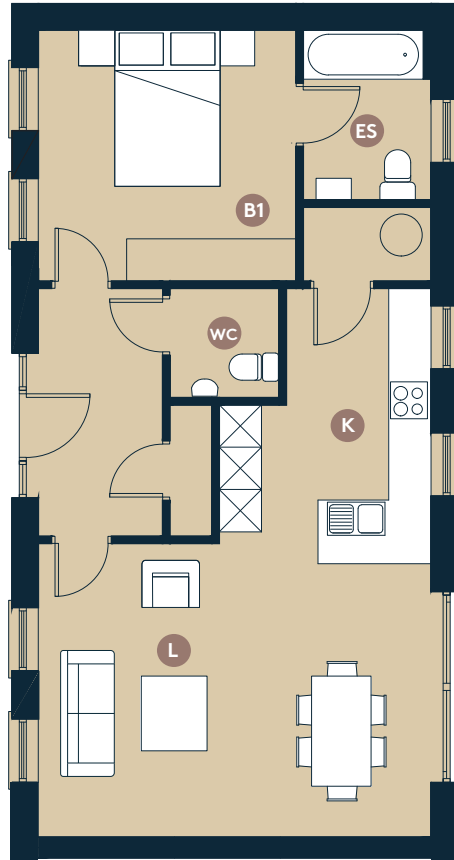

PALOMINO

1 BED SEMI-DETACHED (TYPE H)
BUNGALOW
C. 63.5 SQ M / C. 683 SQ FT

Ground Floor

L LIVING ROOM K KITCHEN
WC TOILET ES ENSUITE
B BATHROOM B1-B3 BEDROOMS