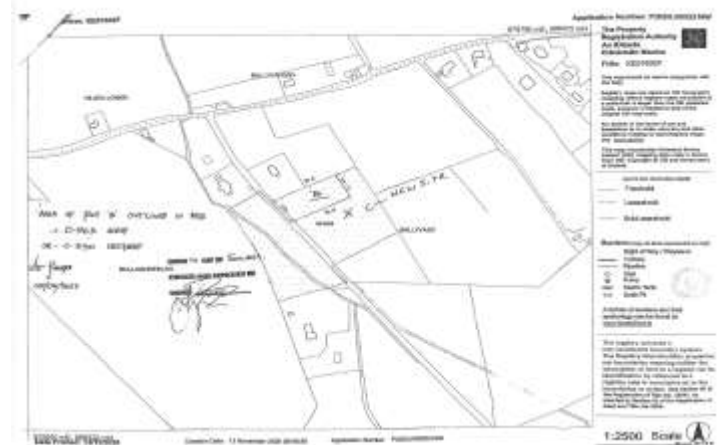

We are delighted to present this fabulous 1 acre site for sale.

Located in a highly sought after area close to Kilkea Castle Hotel and Golf Resort, this site is surrounded by well-established properties and rolling countryside.

8kms to Athy & 6kms to the M9 Motorway.

This site enjoys excellent road frontage (approx. 45 metres).
Folio No.: Part of KE51602F

The successful buyer must meet the relevant planning criteria set out by Kildare County Council.

Contact us now for additional information.

BER BER Exempt

Directions

Coming from Athy (R418) take a left just before Kilkea Castle entrance. Proceed to the end of this road and take a left. Take the next right and the site is located on the left-hand side.

NEGOTIATOR
Charlie McDermott
Sherry FitzGerald McDermott
Station Road, Kildare Town, Co
Kildare
T: 045 531423
E: kildare@sfmtcdermott.ie

SOLICITOR

sherryfitz.ie

CONDITIONS TO BE NOTED: A full copy of our general brochure conditions can be viewed on our website at <http://www.sherryfitz.ie/terms>, or can be requested from your local Sherry FitzGerald office. We strongly recommend that you familiarize yourself with these general conditions.
PSRA Registration No. 001945