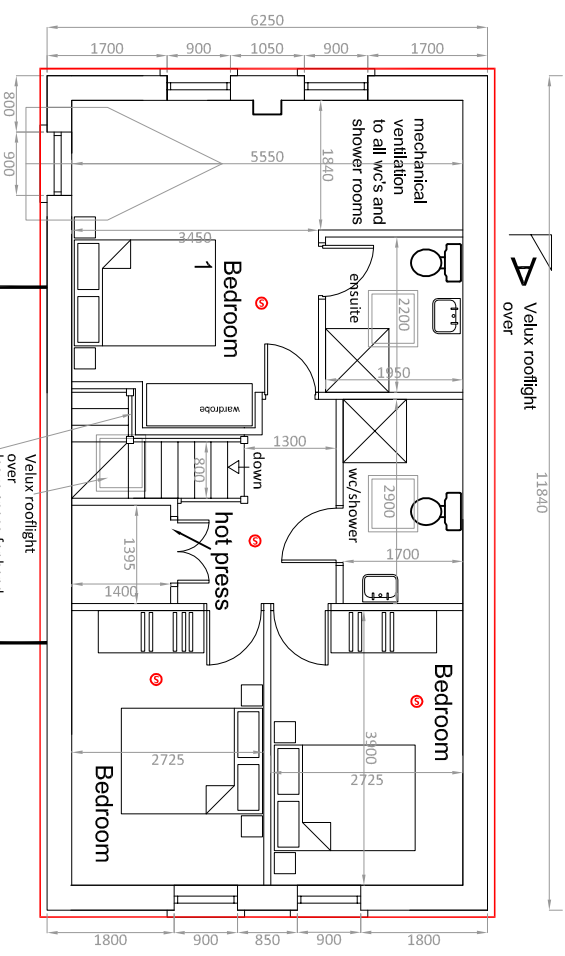

Existing  
Garage Store

A Velux rooflight  
over

11840

First Floor

Velux rooflight  
over  
leave space for hand  
movement on handrail