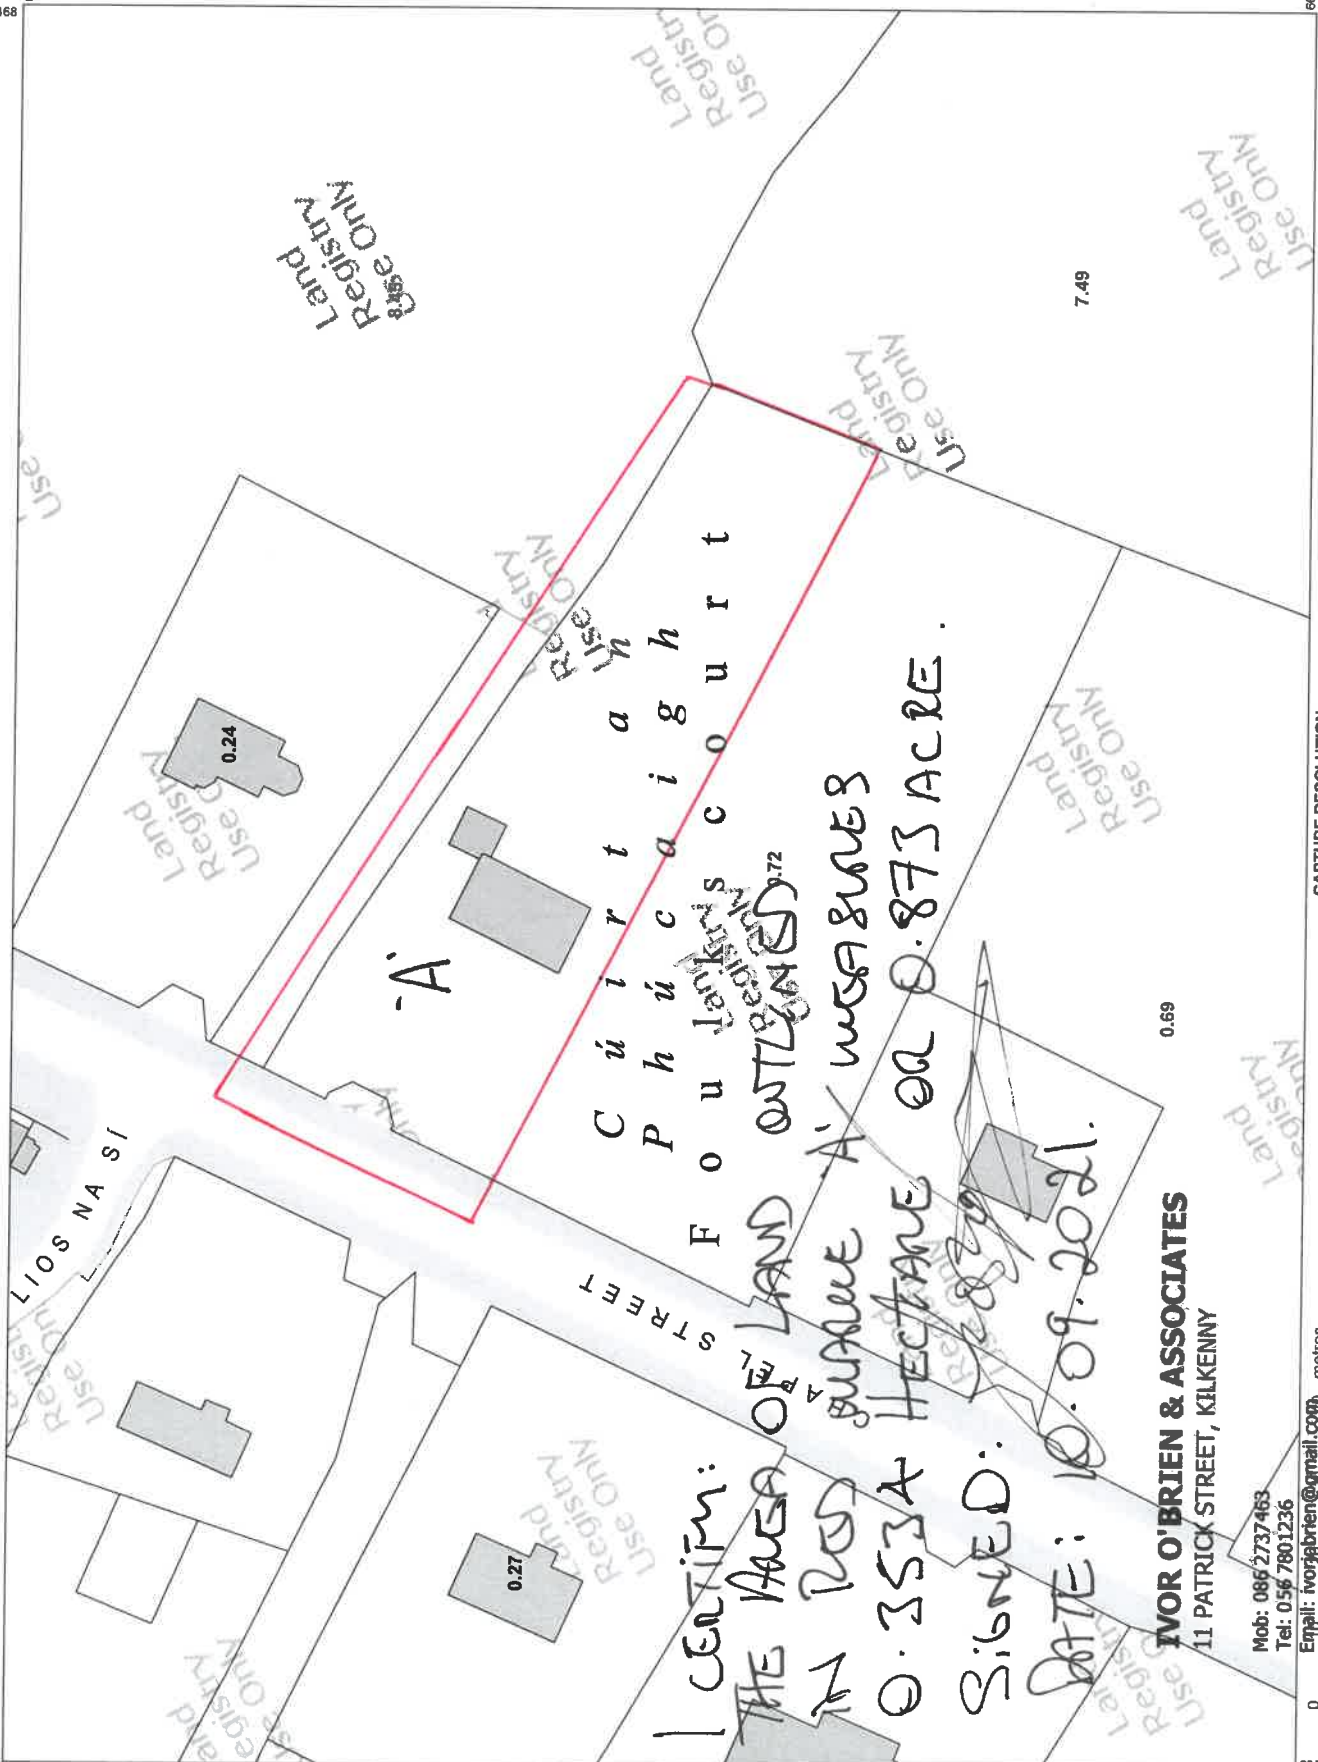

Land Registry Compliant Map

Ordnance Survey
National Mapping Agency

CENTRE
ITM 630252.667089

PUBLISHED: 10/09/2021
ORDER NO.: 50218960_1

MAP SERIES: 1:2,500
MAP SHEETS: 4521-D

COMPILED AND PUBLISHED BY:
Ordnance Survey Ireland,
Phoenix Park,
Dublin 8,
Ireland.

The representation on this map
of a road, track or footpath
is not evidence of the existence
of a right of way.

Ordnance Survey maps
never show legal property
boundaries, nor do they
show ownership of
physical features.

© Suirbhéireacht Ordnáis Éireann,
2021
© Ordnance Survey Ireland, 2021
www.osi.ie/copyright

LEGEND:
http://www.osi.ie;
search 'Large Scale Legend'

CAPTURE RESOLUTION:
The map objects are only accurate to the
resolution at which they were captured.
Output scale is not indicative of data capture scale.
Further information is available at:
http://www.osi.ie; search 'Capture Resolution'