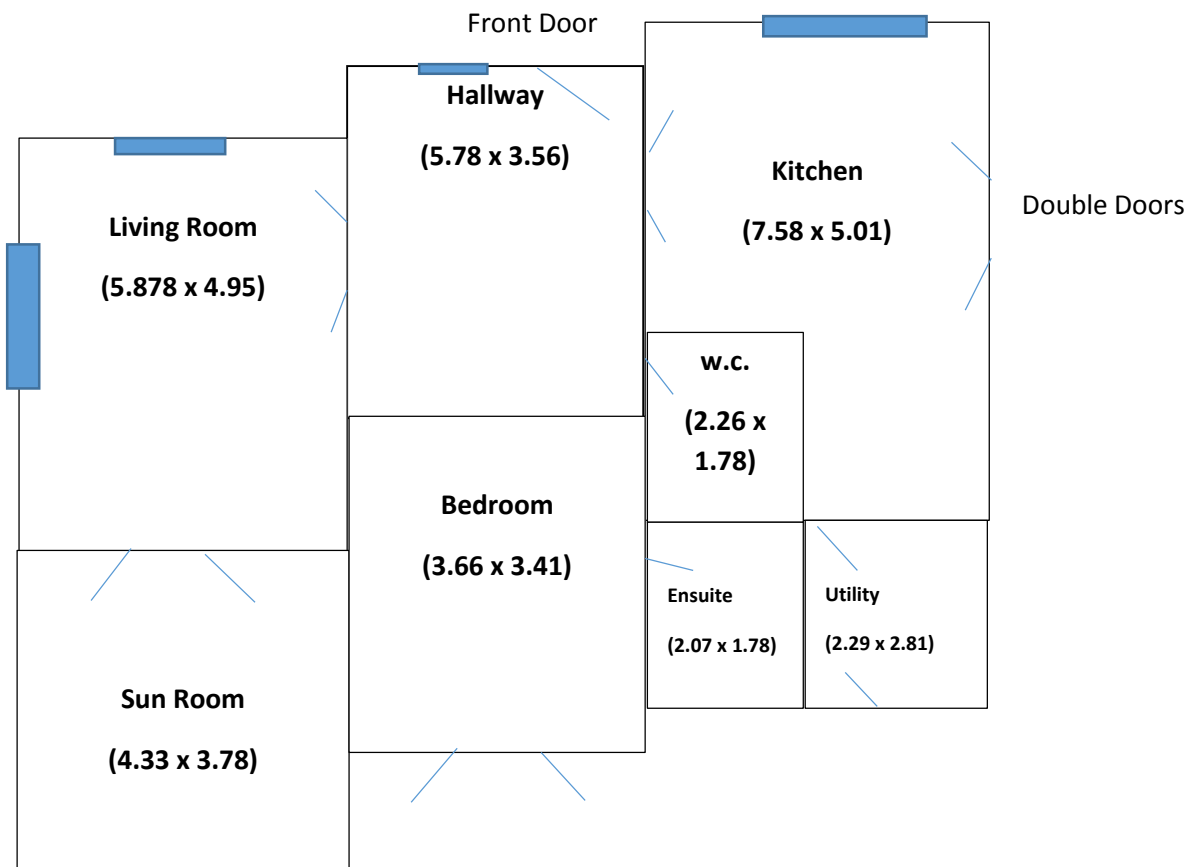

No 4 Ait Alainn

Courtmacsherry

242 Sq. Meters

Ground Floor

Not to scale. For layout reference purposes only