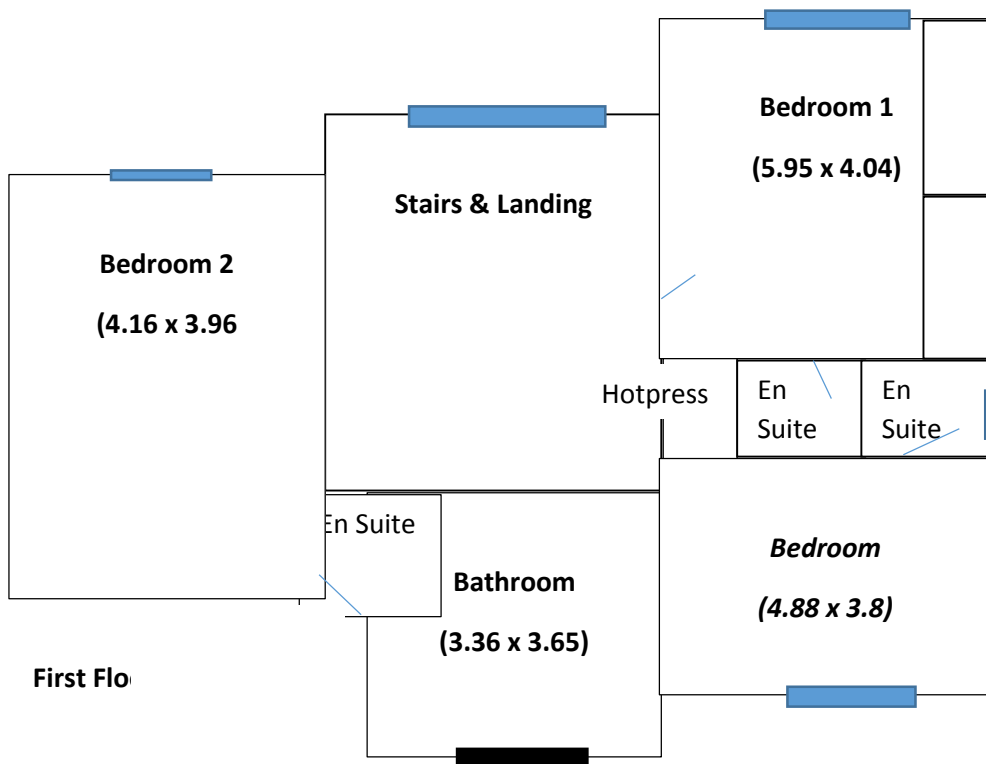

No 4 Ait Alainn

Courtmacsherry

242 Sq. Meters

Ground Floor

Not to scale. For layout reference purposes only