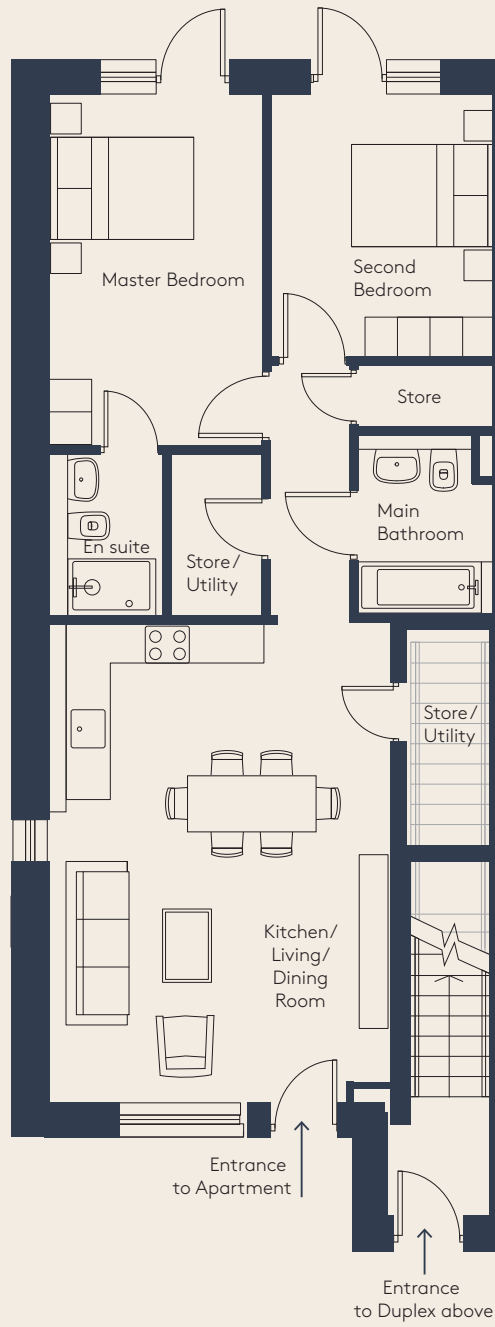

THE DOVE TYPE J1

2 BED APARTMENT
From 77 SQ M | 828 SQ FT
9 & 17 Skylark Green

Ground Floor

Plans are for illustrative purposes only.