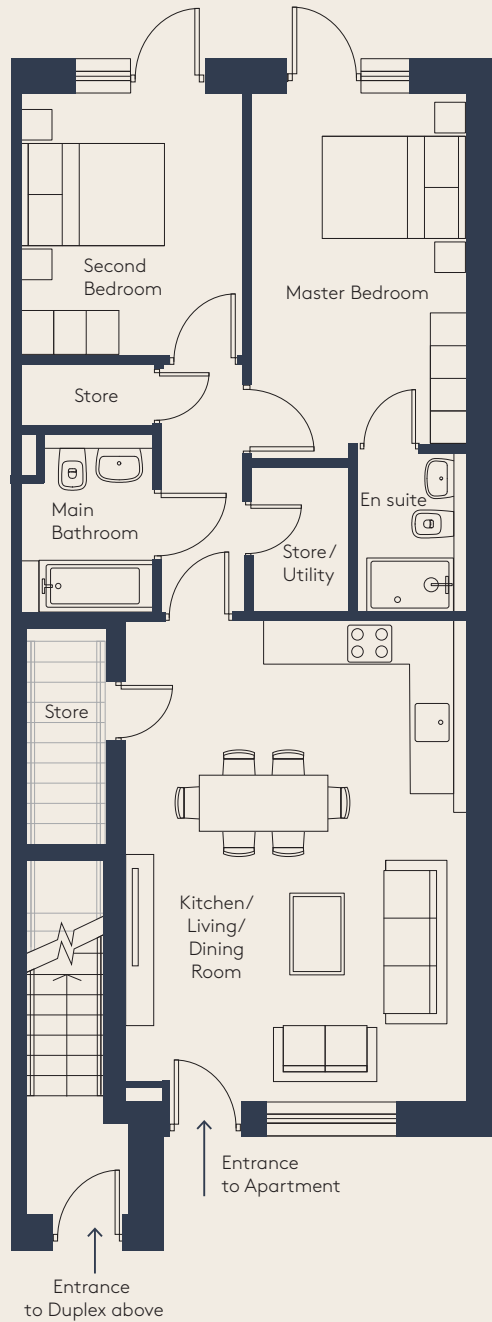

THE DOVE TYPE J2

2 BED APARTMENT

From 77 SQ M | 828 SQ FT

11, 13 & 15 Skylark Green

Ground Floor

Plans are for illustrative purposes only.