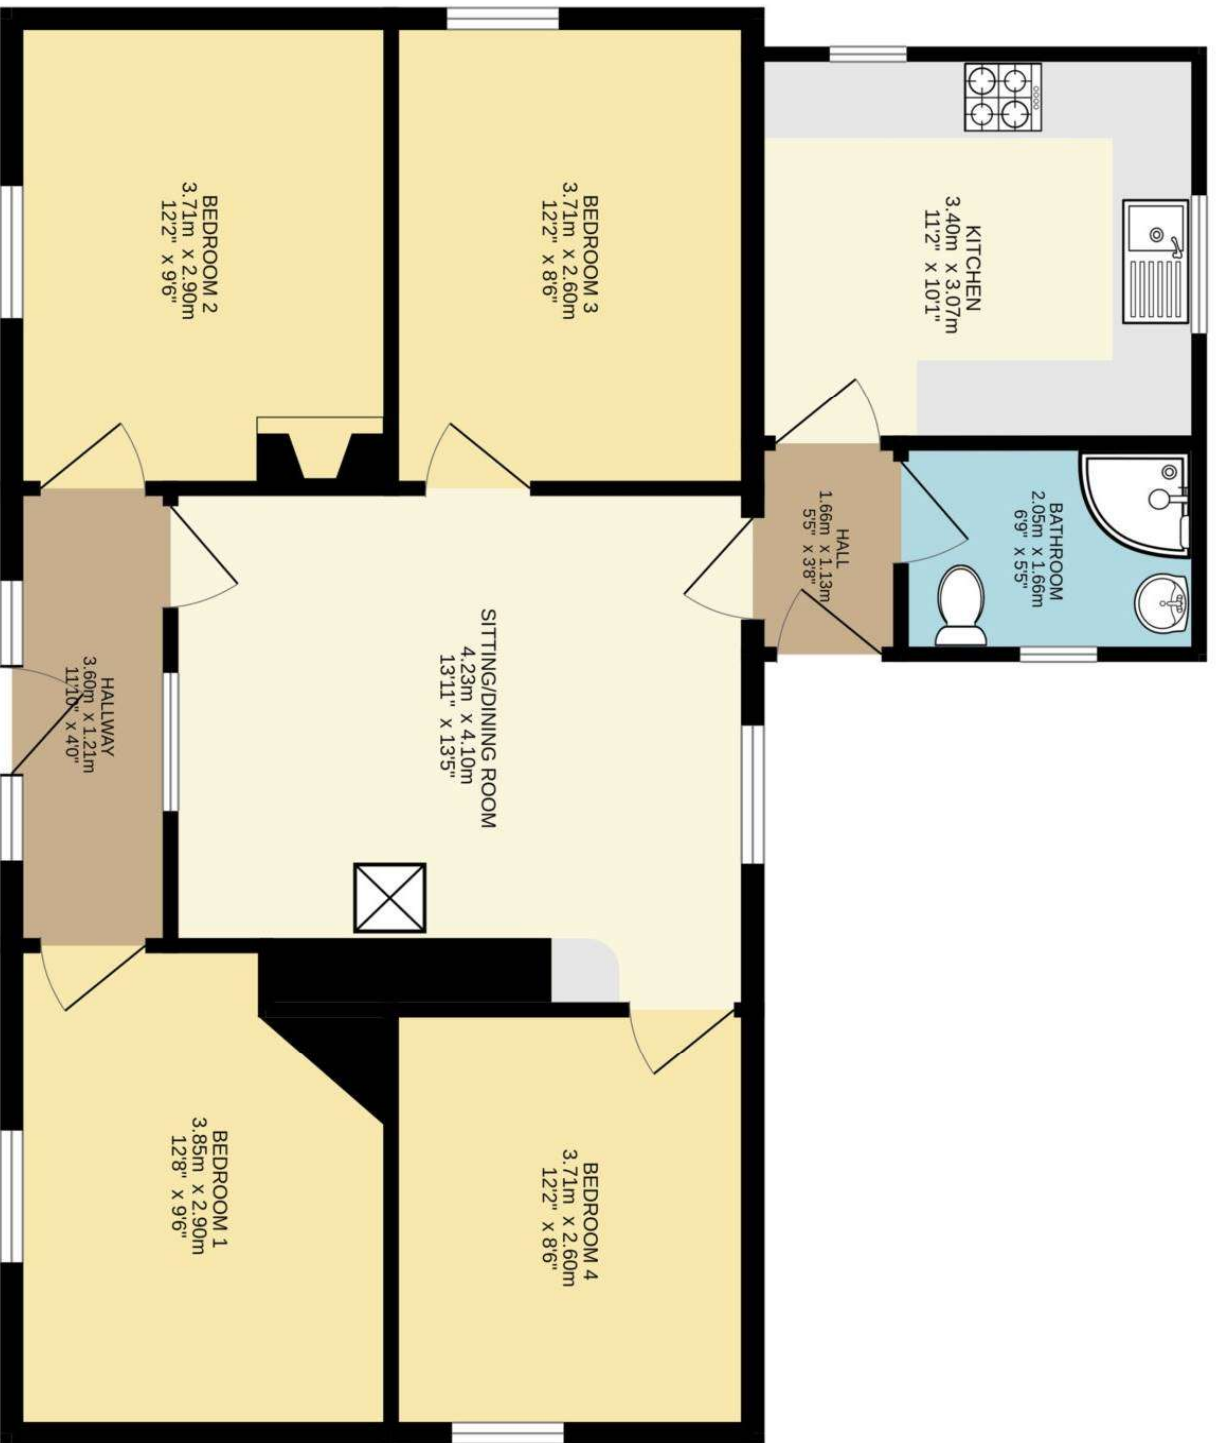

Kitchen

11'2" (3.4m) x 10'1" (3.07m)

Bedroom 1

12'8" (3.86m) x 9'6" (2.9m)

Bedroom 2

12'2" (3.71m) x 9'6" (2.9m)

Bedroom 3

12'2" (3.71m) x 8'6" (2.59m)

Bedroom 4

12'2" (3.71m) x 8'6" (2.59m)

Bathroom

6'9" (2.06m) x 5'5" (1.65m)

Back Hall

5'5" (1.65m) x 3'8" (1.12m)

Residence on c. 5.25 Acres, Shannagh More, Glenamaddy, Co. Galway. F45 KH67

Residence on c. 5.25 Acres, Shannagh More, Glenamaddy, Co. Galway. F45 KH67

Residence on c. 5.25 Acres, Shannagh More, Glenamaddy, Co. Galway. F45 KH67

Residence on c. 5.25 Acres, Shannagh More, Glenamaddy, Co. Galway. F45 KH67

Residence on c. 5.25 Acres, Shannagh More, Glenamaddy, Co. Galway. F45 KH67

Shannagh More, Glenamaddy, Co. Galway F45 KH67

Approx. floor area
84m² / 904ft²

DISCLAIMER: Floor plan measurements are approximate and are for illustrative purposes only. Floor plans are intended to give a general indication of the proposed layout only. The dimensions are not intended to form part of any contract or warranty.