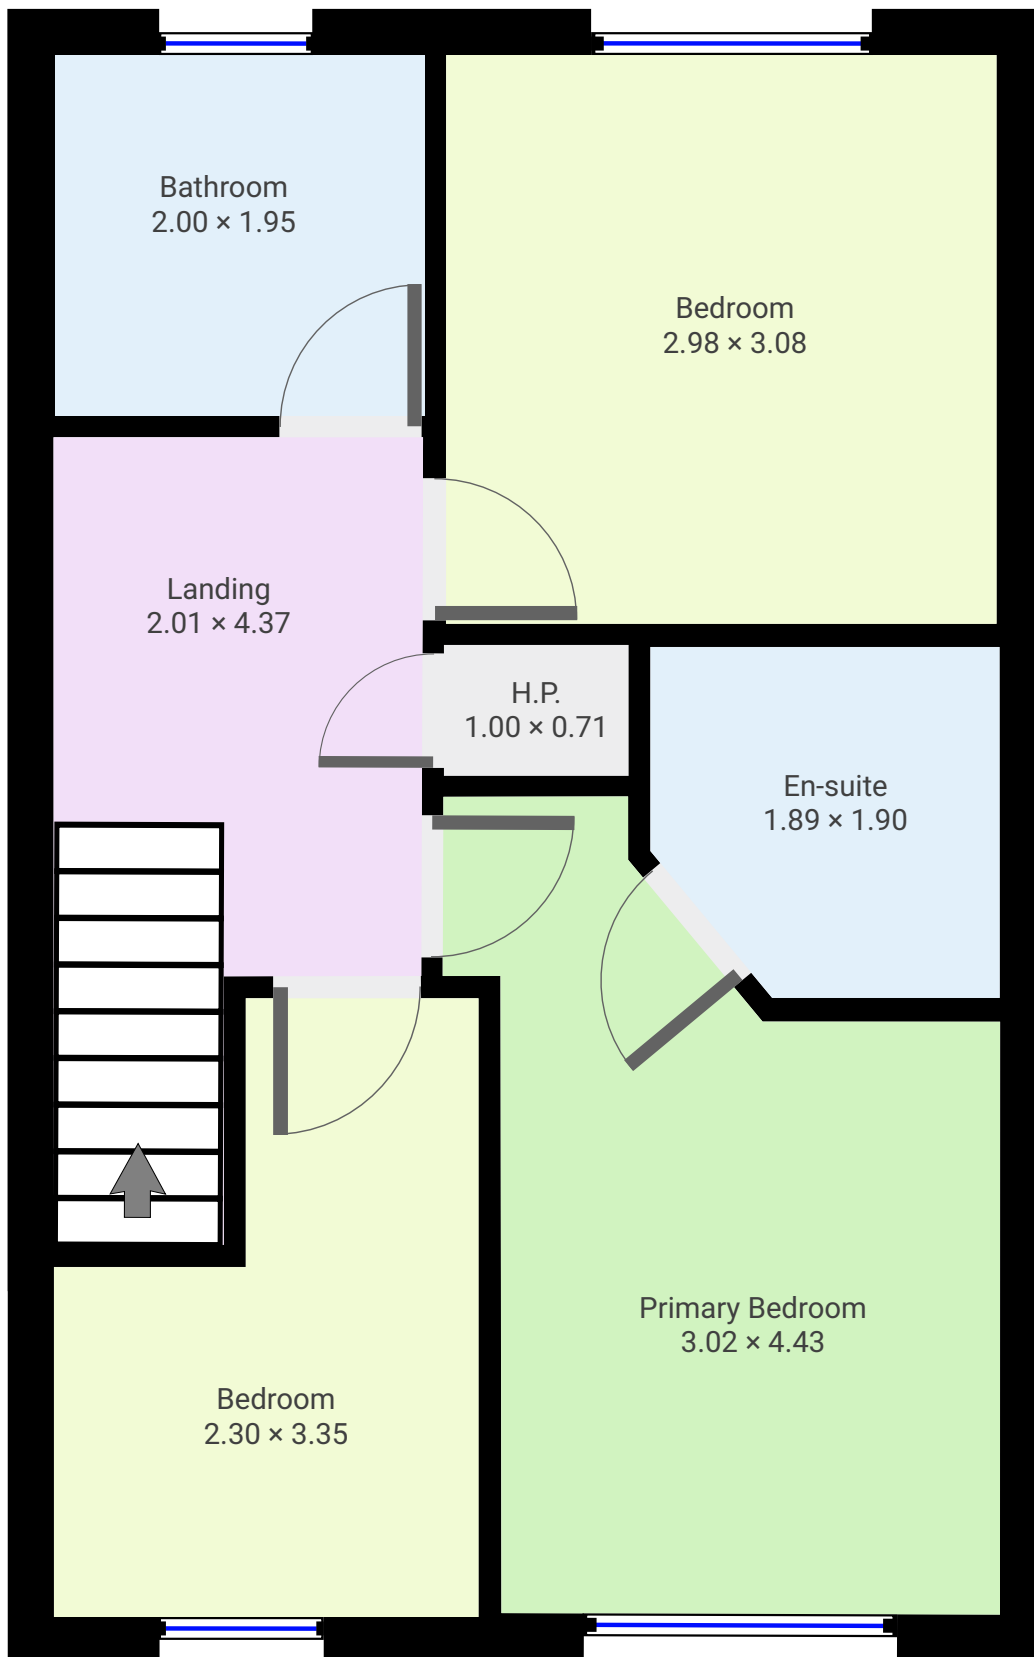

22 Hastings Green

22 Hastings Green, Balbriggan, Co. Dublin, Ireland
TOTAL AREA: 82.49 m² • LIVING AREA: 74.13 m² • FLOORS: 2 • ROOMS: 5

SUBMITTED BY Reel Estate Visualz
marknewportphotography@gmail.com • 0858629991

▼ Ground Floor

TOTAL AREA: 41.92 m² • LIVING AREA: 33.56 m² • ROOMS: 2

THIS FLOORPLAN IS PROVIDED WITHOUT WARRANTY OF ANY KIND. SENSOPIA DISCLAIMS ANY WARRANTY INCLUDING, WITHOUT LIMITATION, SATISFACTORY QUALITY OR ACCURACY OF DIMENSIONS.

Page 1/2

22 Hastings Green

22 Hastings Green, Balbriggan, Co. Dublin, Ireland
TOTAL AREA: 82.49 m² • LIVING AREA: 74.13 m² • FLOORS: 2 • ROOMS: 5

SUBMITTED BY Reel Estate Visualz
marknewportphotography@gmail.com • 0858629991

▼ 1st Floor

TOTAL AREA: 40.57 m² • LIVING AREA: 40.57 m² • ROOMS: 3

THIS FLOORPLAN IS PROVIDED WITHOUT WARRANTY OF ANY KIND. SENSOPIA DISCLAIMS ANY WARRANTY INCLUDING, WITHOUT LIMITATION, SATISFACTORY QUALITY OR ACCURACY OF DIMENSIONS.