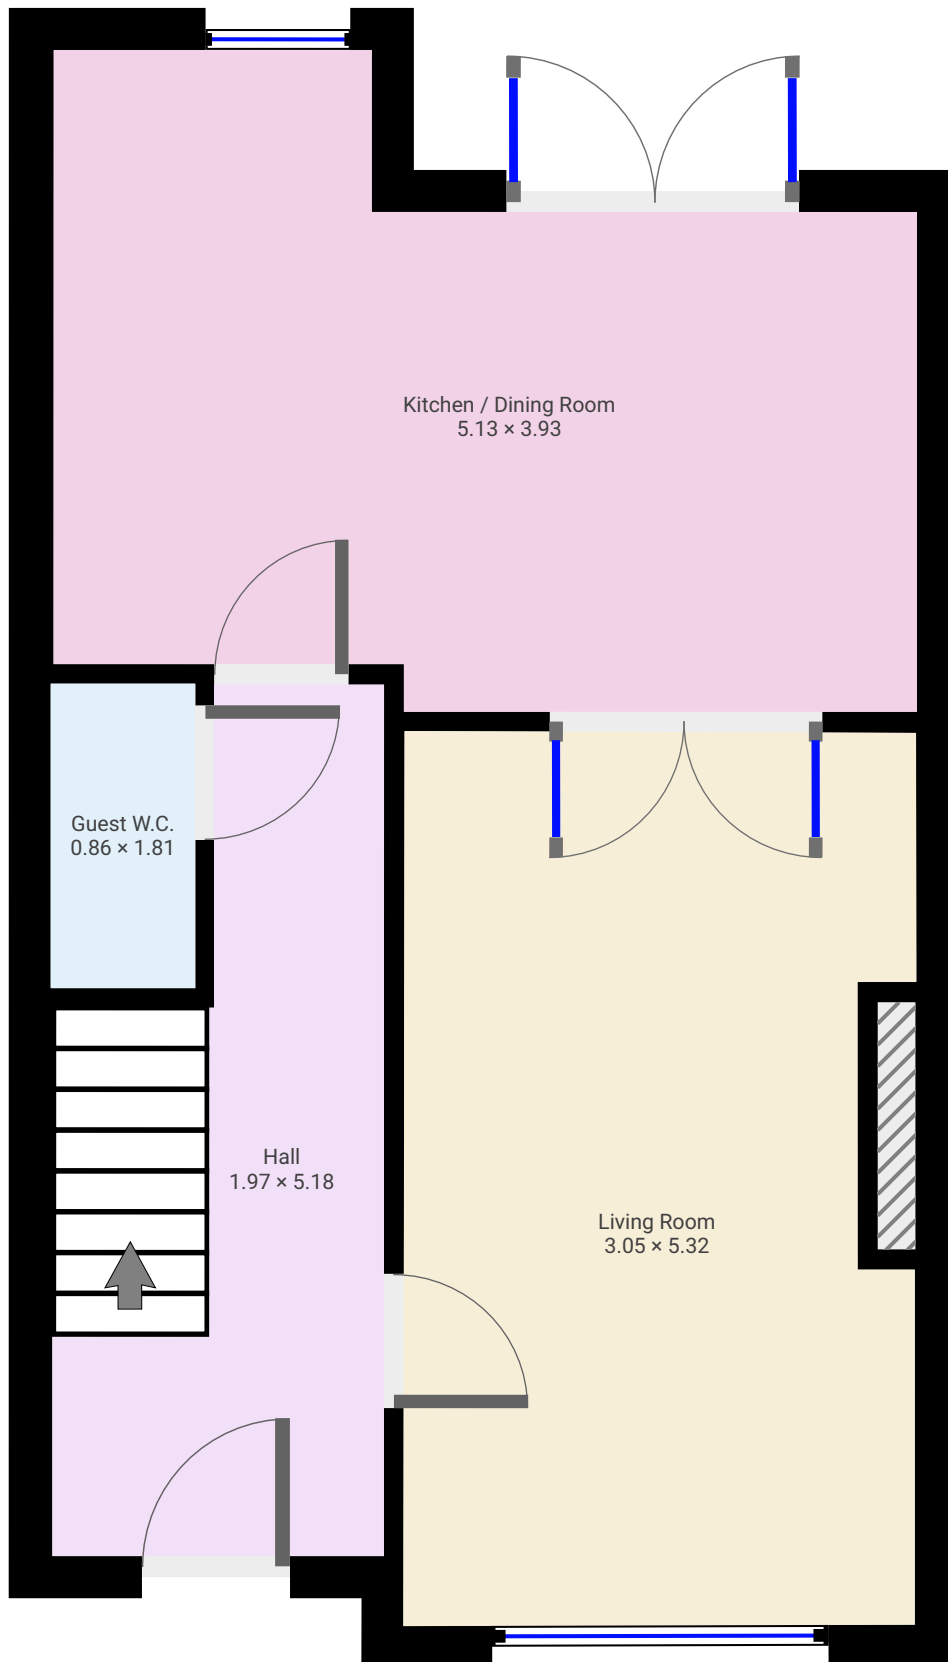

22 Hastings Green

22 Hastings Green, Balbriggan, Co. Dublin, Ireland
TOTAL AREA: 82.49 m² • LIVING AREA: 74.13 m² • FLOORS: 2 • ROOMS: 5

SUBMITTED BY Reel Estate Visualz
marknewportphotography@gmail.com • 0858629991

▼ Ground Floor

TOTAL AREA: 41.92 m² • LIVING AREA: 33.56 m² • ROOMS: 2

THIS FLOORPLAN IS PROVIDED WITHOUT WARRANTY OF ANY KIND. SENSOPIA DISCLAIMS ANY WARRANTY INCLUDING, WITHOUT LIMITATION, SATISFACTORY QUALITY OR ACCURACY OF DIMENSIONS.

Page 1/2

22 Hastings Green

22 Hastings Green, Balbriggan, Co. Dublin, Ireland
TOTAL AREA: 82.49 m² • LIVING AREA: 74.13 m² • FLOORS: 2 • ROOMS: 5

SUBMITTED BY Reel Estate Visualz
marknewportphotography@gmail.com • 0858629991

▼ 1st Floor

TOTAL AREA: 40.57 m² • LIVING AREA: 40.57 m² • ROOMS: 3

THIS FLOORPLAN IS PROVIDED WITHOUT WARRANTY OF ANY KIND. SENSOPIA DISCLAIMS ANY WARRANTY INCLUDING, WITHOUT LIMITATION, SATISFACTORY QUALITY OR ACCURACY OF DIMENSIONS.