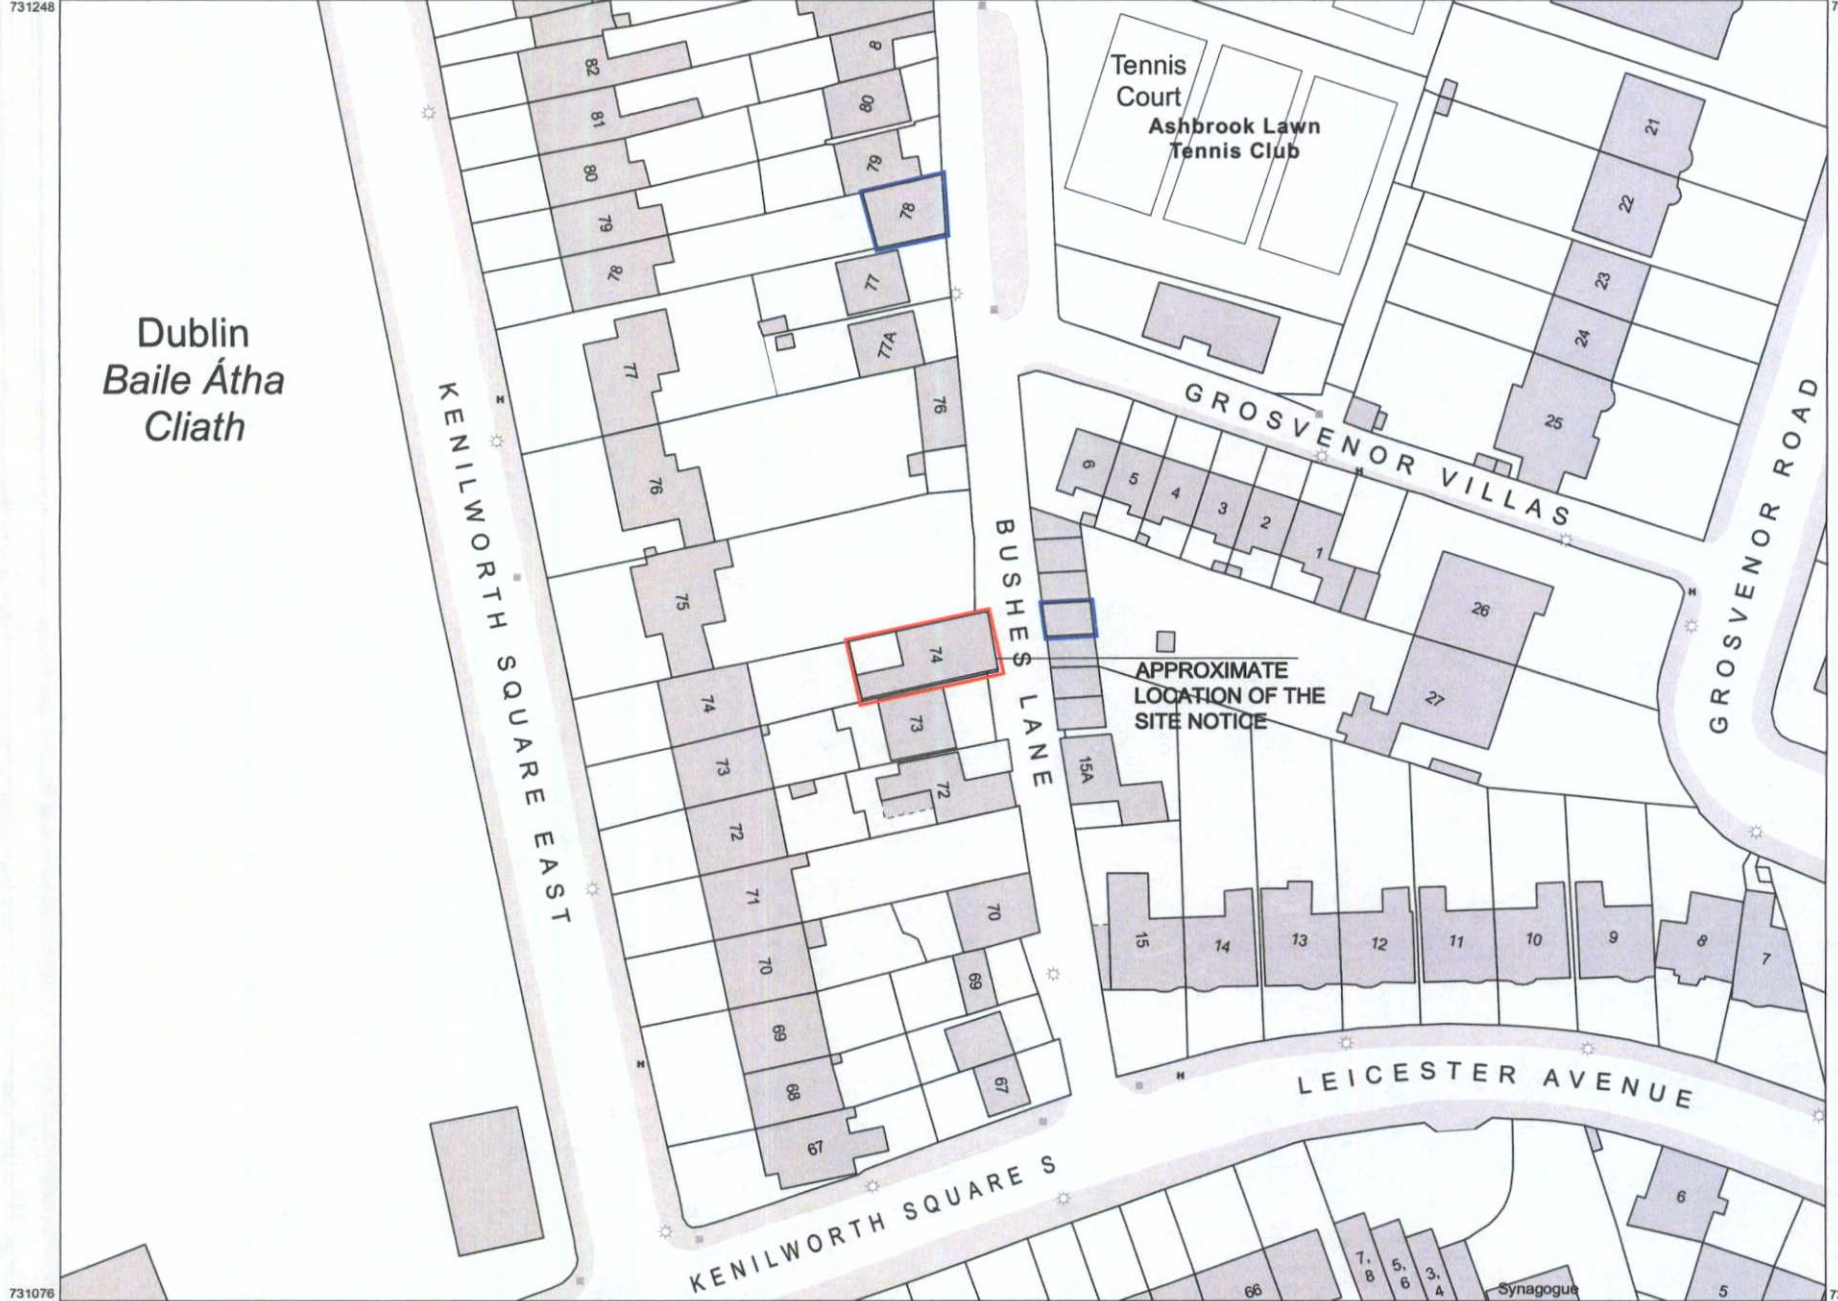

# Planning Pack Map

DCC PLAN NO 3282/20  
RECEIVED 31 AUG 20

Dublin  
Baile Átha  
Cliath

**CENTRE COORDINATES:**  
ITM 715013,731162

**PUBLISHED:** 08/05/2020  
**ORDER NO.:** 50119282\_1

**MAP SERIES:** 1:1,000  
**MAP SHEETS:** 3328-09, 3328-10

**LEGEND:**  
<http://www.osi.ie>;  
search 'Large Scale Legend'

**OUTPUT SCALE: 1:1,000**

**CAPTURE RESOLUTION:**  
The map objects are only accurate to the resolution at which they were captured. Output scale is not indicative of data capture scale. Further information is available at: <http://www.osi.ie>; search 'Capture Resolution'