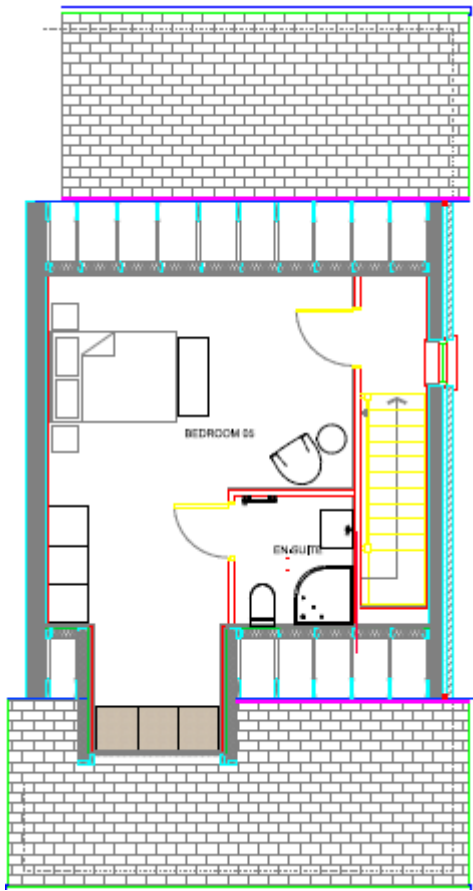

TOWERVIEW GROVE – 5 BED END OF TERRACE c. 181 sqm / 1948 sqft

These particulars and any accompanying documentation and price lists do not form part of any contract and are for guidance only. Measurements and distances are approximate and drawings, maps and plans are not to scale. Intending purchasers should satisfy themselves as to the accuracy of details given to them either verbally or as part of this brochure. The developer reserves the right to make alterations to design and finish.