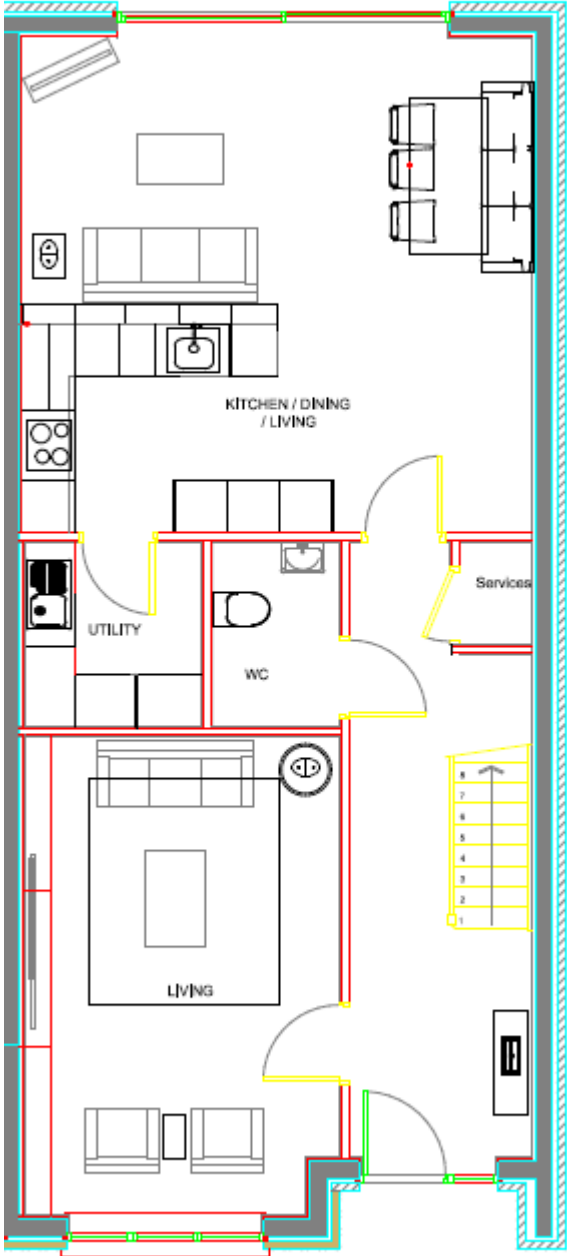

TOWERVIEW GROVE – 5 BED END OF TERRACE c. 181 sqm / 1948 sqft

These particulars and any accompanying documentation and price lists do not form part of any contract and are for guidance only. Measurements and distances are approximate and drawings, maps and plans are not to scale. Intending purchasers should satisfy themselves as to the accuracy of details given to them either verbally or as part of this brochure. The developer reserves the right to make alterations to design and finish.