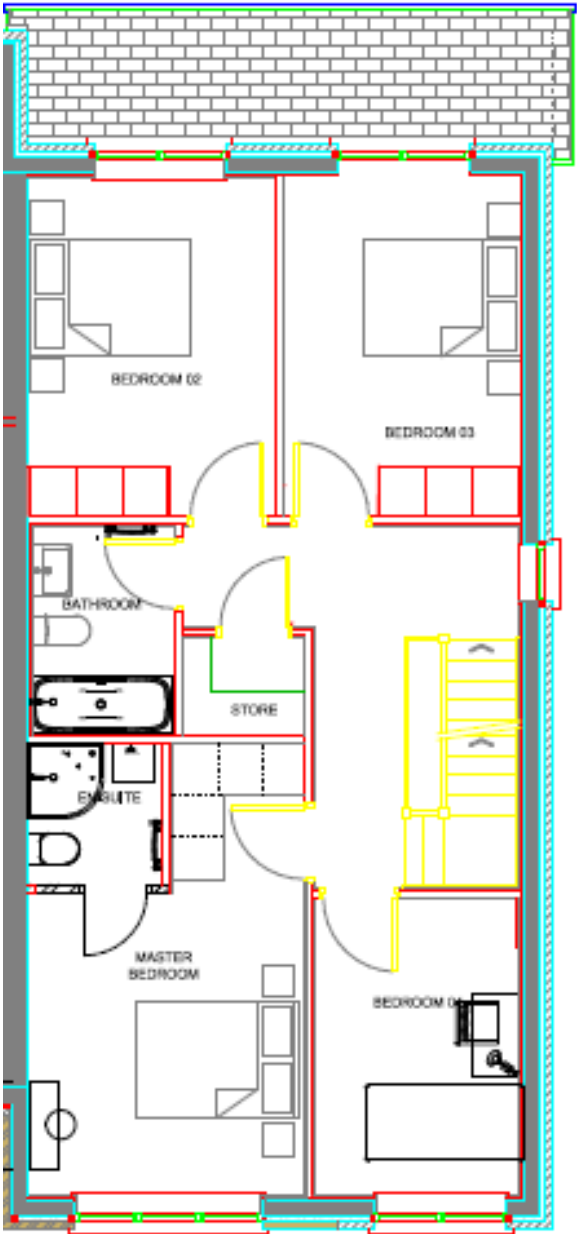

TOWERVIEW GROVE – 5 BED END OF TERRACE c. 181 sqm / 1948 sqft

These particulars and any accompanying documentation and price lists do not form part of any contract and are for guidance only. Measurements and distances are approximate and drawings, maps and plans are not to scale. Intending purchasers should satisfy themselves as to the accuracy of details given to them either verbally or as part of this brochure. The developer reserves the right to make alterations to design and finish.