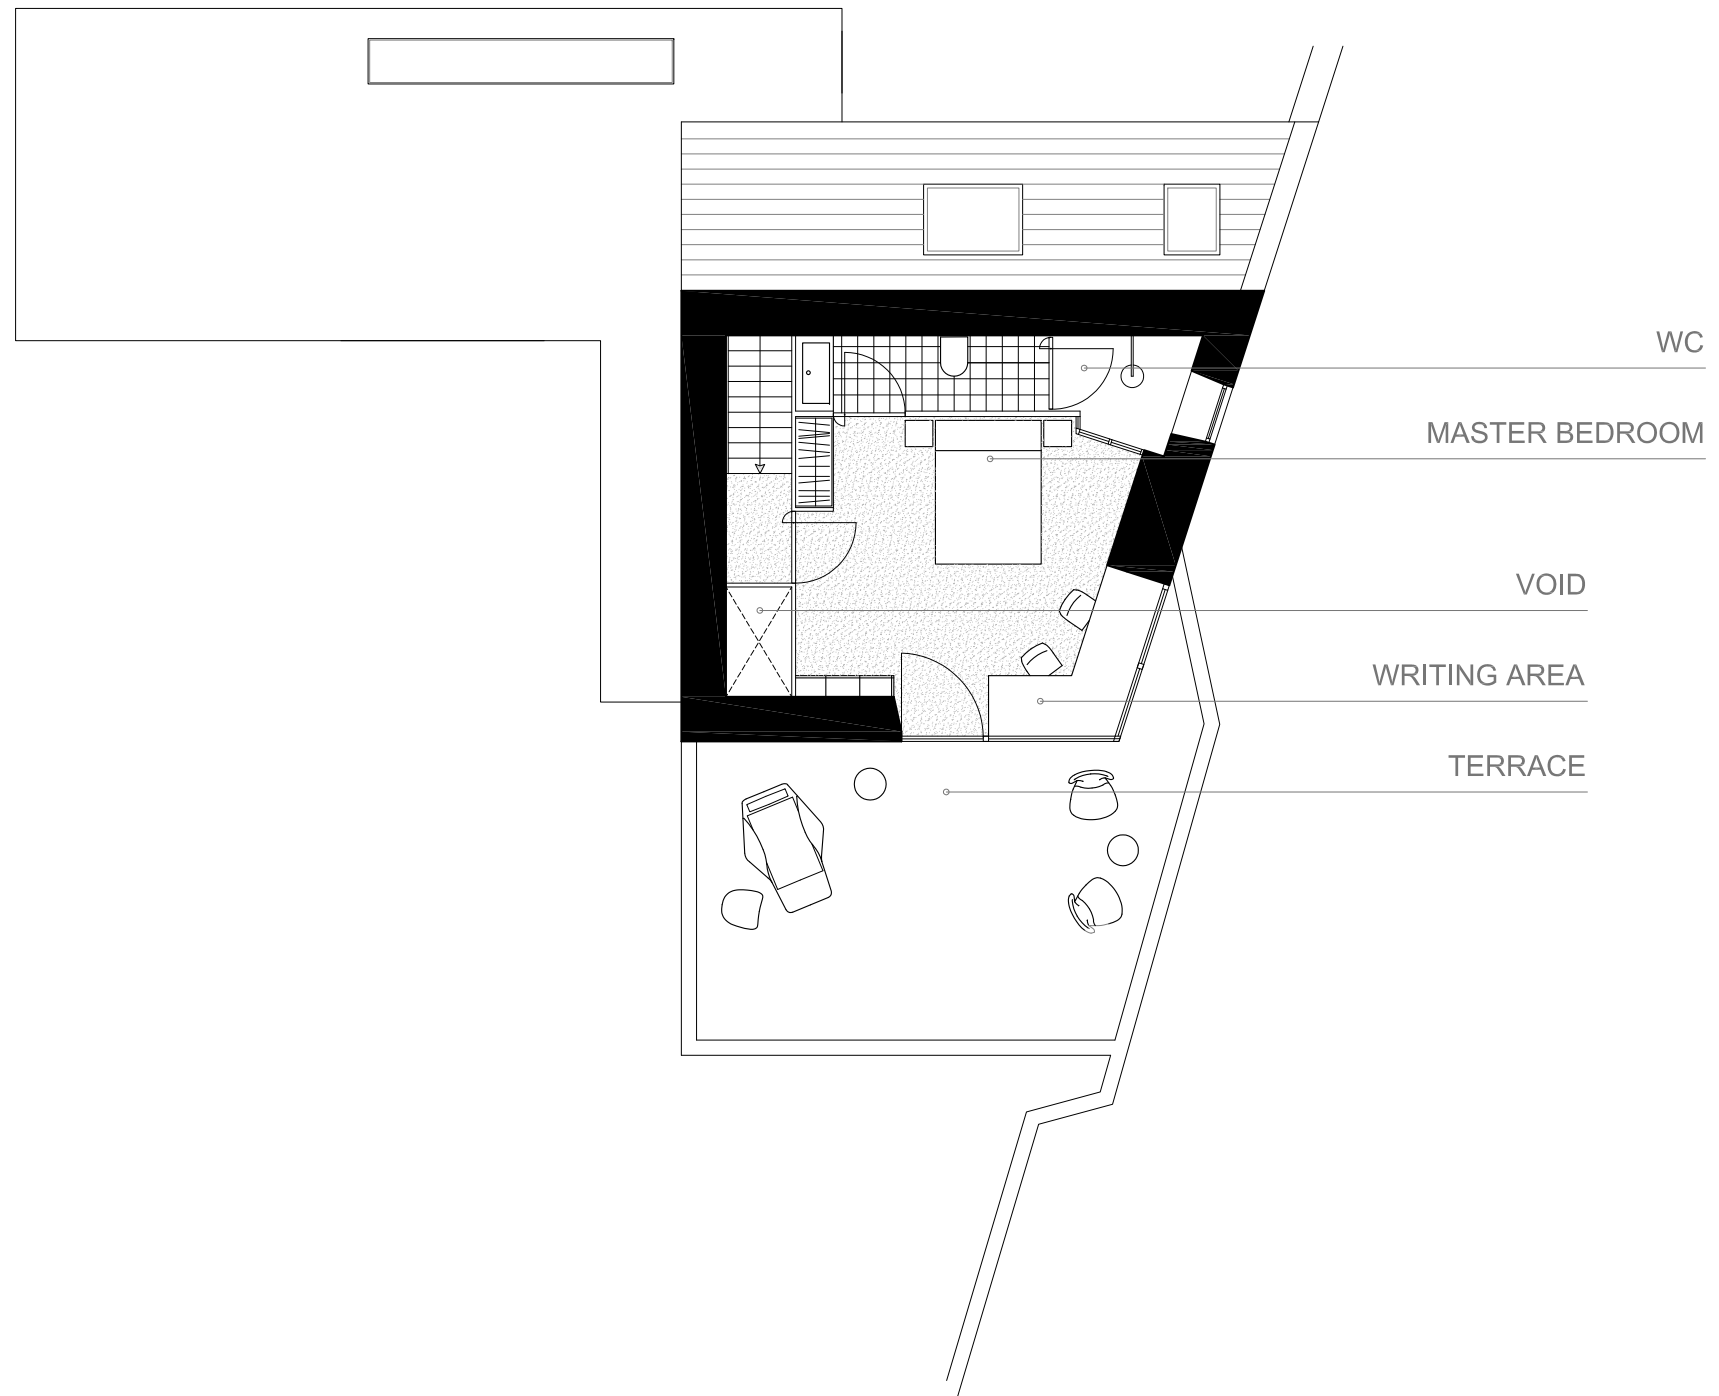

BEDROOM

FIRST FLOOR PLAN

SKETCH SCHEME 2 FOR NO. 1 DARTRY COTTAGE

Eoghan Hoare 03.01.2012

SCALE 1:100