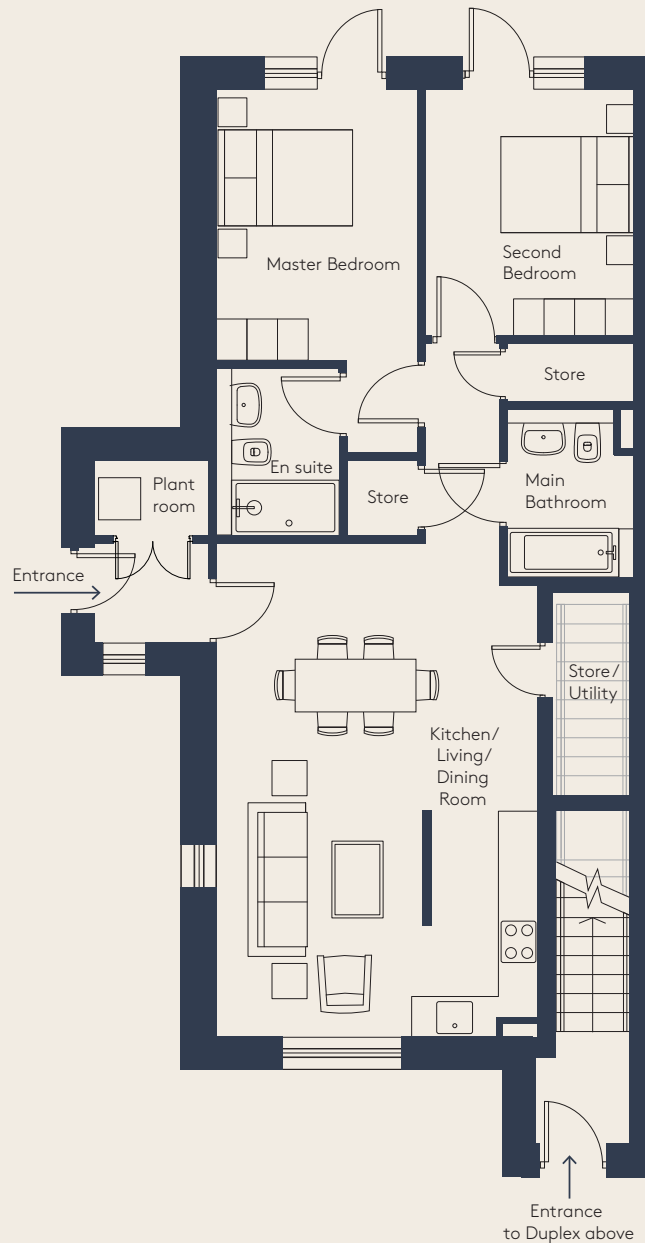

THE DOVE TYPE J3

2 BED APARTMENT

From 81 SQ M | 871 SQ FT

17 Skylark Way - Side entrance and end of Terrace

Ground Floor

THE DOVE TYPE J2

2 BED APARTMENT
From 77 SQ M | 828 SQ FT
19 Skylark Way Mid Terrace

Ground Floor

Plans are for illustrative purposes only.

THE TERN TYPE K3

3 BED DUPLEX

FROM 110 SQ M | 1,183 SQ FT

18 Skylark Way above 17 Skylark Way (End Terrace)

First Floor

Second Floor

THE TERN TYPE K2

3 BED DUPLEX

FROM 110 SQ M | 1,183 SQ FT

20 Skylark Way Mid Terrace above 19 Skylark Way

First Floor

Second Floor