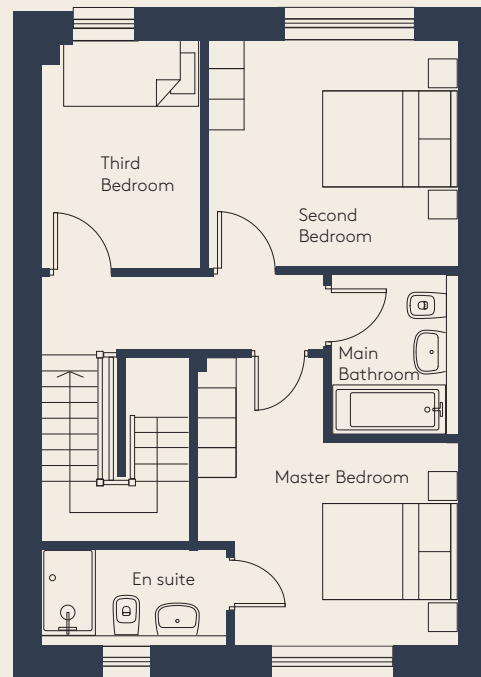

THE DOVE TYPE J3

2 BED APARTMENT

From 81 SQ M | 871 SQ FT

17 Skylark Way - Side entrance and end of Terrace

Ground Floor

THE DOVE TYPE J2

2 BED APARTMENT
From 77 SQ M | 828 SQ FT
19 Skylark Way Mid Terrace

Ground Floor

Plans are for illustrative purposes only.

THE TERN TYPE K3

3 BED DUPLEX

FROM 110 SQ M | 1,183 SQ FT

18 Skylark Way above 17 Skylark Way (End Terrace)

First Floor

Second Floor

THE TERN TYPE K2

3 BED DUPLEX

FROM 110 SQ M | 1,183 SQ FT

20 Skylark Way Mid Terrace above 19 Skylark Way

First Floor

Second Floor