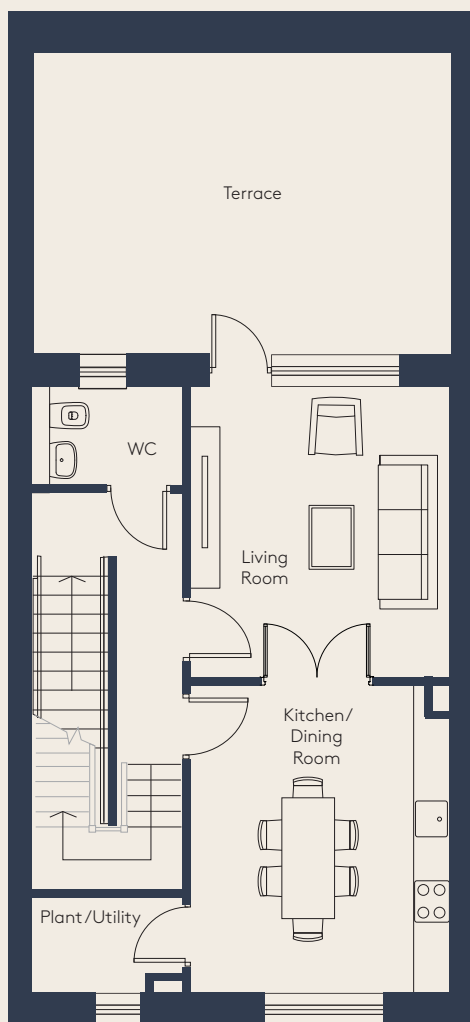

THE DOVE TYPE J3

2 BED APARTMENT

From 81 SQ M | 871 SQ FT

17 Skylark Way - Side entrance and end of Terrace

Ground Floor

THE DOVE TYPE J2

2 BED APARTMENT
From 77 SQ M | 828 SQ FT
19 Skylark Way Mid Terrace

Ground Floor

Plans are for illustrative purposes only.

THE TERN TYPE K3

3 BED DUPLEX

FROM 110 SQ M | 1,183 SQ FT

18 Skylark Way above 17 Skylark Way (End Terrace)

First Floor

Second Floor

THE TERN TYPE K2

3 BED DUPLEX

FROM 110 SQ M | 1,183 SQ FT

20 Skylark Way Mid Terrace above 19 Skylark Way

First Floor

Second Floor