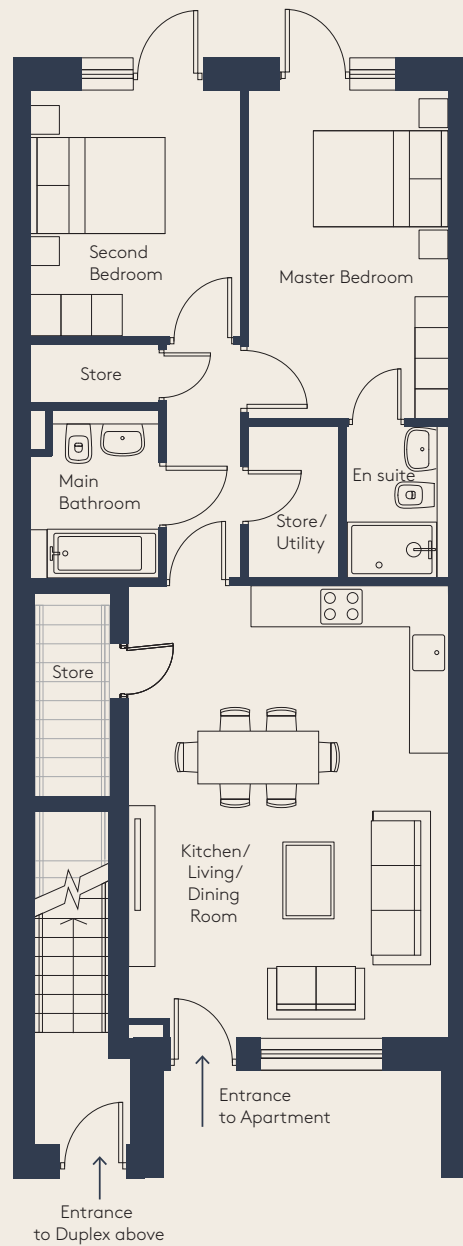

THE DOVE TYPE J3

2 BED APARTMENT

From 81 SQ M | 871 SQ FT

17 Skylark Way - Side entrance and end of Terrace

Ground Floor

THE DOVE TYPE J2

2 BED APARTMENT
From 77 SQ M | 828 SQ FT
19 Skylark Way Mid Terrace

Ground Floor

Plans are for illustrative purposes only.

THE TERN TYPE K3

3 BED DUPLEX

FROM 110 SQ M | 1,183 SQ FT

18 Skylark Way above 17 Skylark Way (End Terrace)

First Floor

Second Floor

THE TERN TYPE K2

3 BED DUPLEX

FROM 110 SQ M | 1,183 SQ FT

20 Skylark Way Mid Terrace above 19 Skylark Way

First Floor

Second Floor