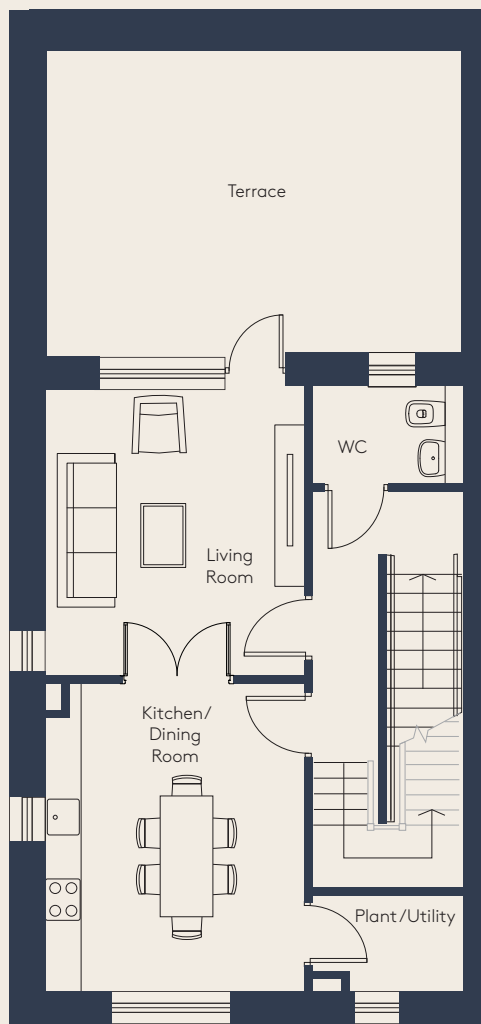

THE DOVE TYPE J3

2 BED APARTMENT

From 81 SQ M | 871 SQ FT

17 Skylark Way - Side entrance and end of Terrace

Ground Floor

THE DOVE TYPE J2

2 BED APARTMENT
From 77 SQ M | 828 SQ FT
19 Skylark Way Mid Terrace

Ground Floor

Plans are for illustrative purposes only.

THE TERN TYPE K3

3 BED DUPLEX

FROM 110 SQ M | 1,183 SQ FT

18 Skylark Way above 17 Skylark Way (End Terrace)

First Floor

Second Floor

THE TERN TYPE K2

3 BED DUPLEX

FROM 110 SQ M | 1,183 SQ FT

20 Skylark Way Mid Terrace above 19 Skylark Way

First Floor

Second Floor