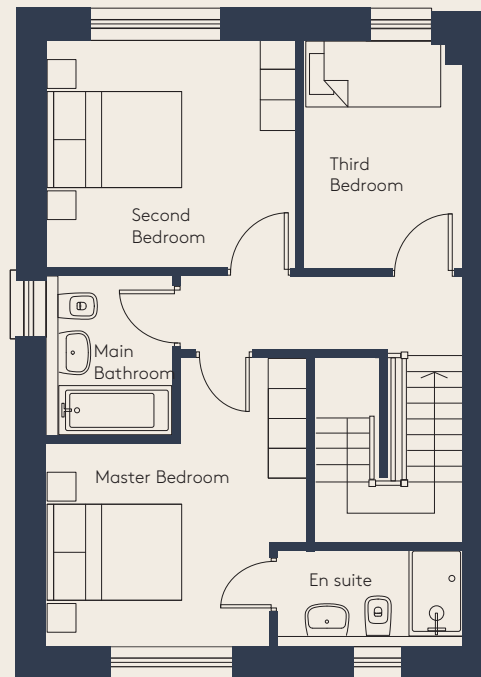

THE DOVE TYPE J3

2 BED APARTMENT

From 81 SQ M | 871 SQ FT

17 Skylark Way - Side entrance and end of Terrace

Ground Floor

THE DOVE TYPE J2

2 BED APARTMENT
From 77 SQ M | 828 SQ FT
19 Skylark Way Mid Terrace

Ground Floor

Plans are for illustrative purposes only.

THE TERN TYPE K3

3 BED DUPLEX

FROM 110 SQ M | 1,183 SQ FT

18 Skylark Way above 17 Skylark Way (End Terrace)

First Floor

Second Floor

THE TERN TYPE K2

3 BED DUPLEX

FROM 110 SQ M | 1,183 SQ FT

20 Skylark Way Mid Terrace above 19 Skylark Way

First Floor

Second Floor