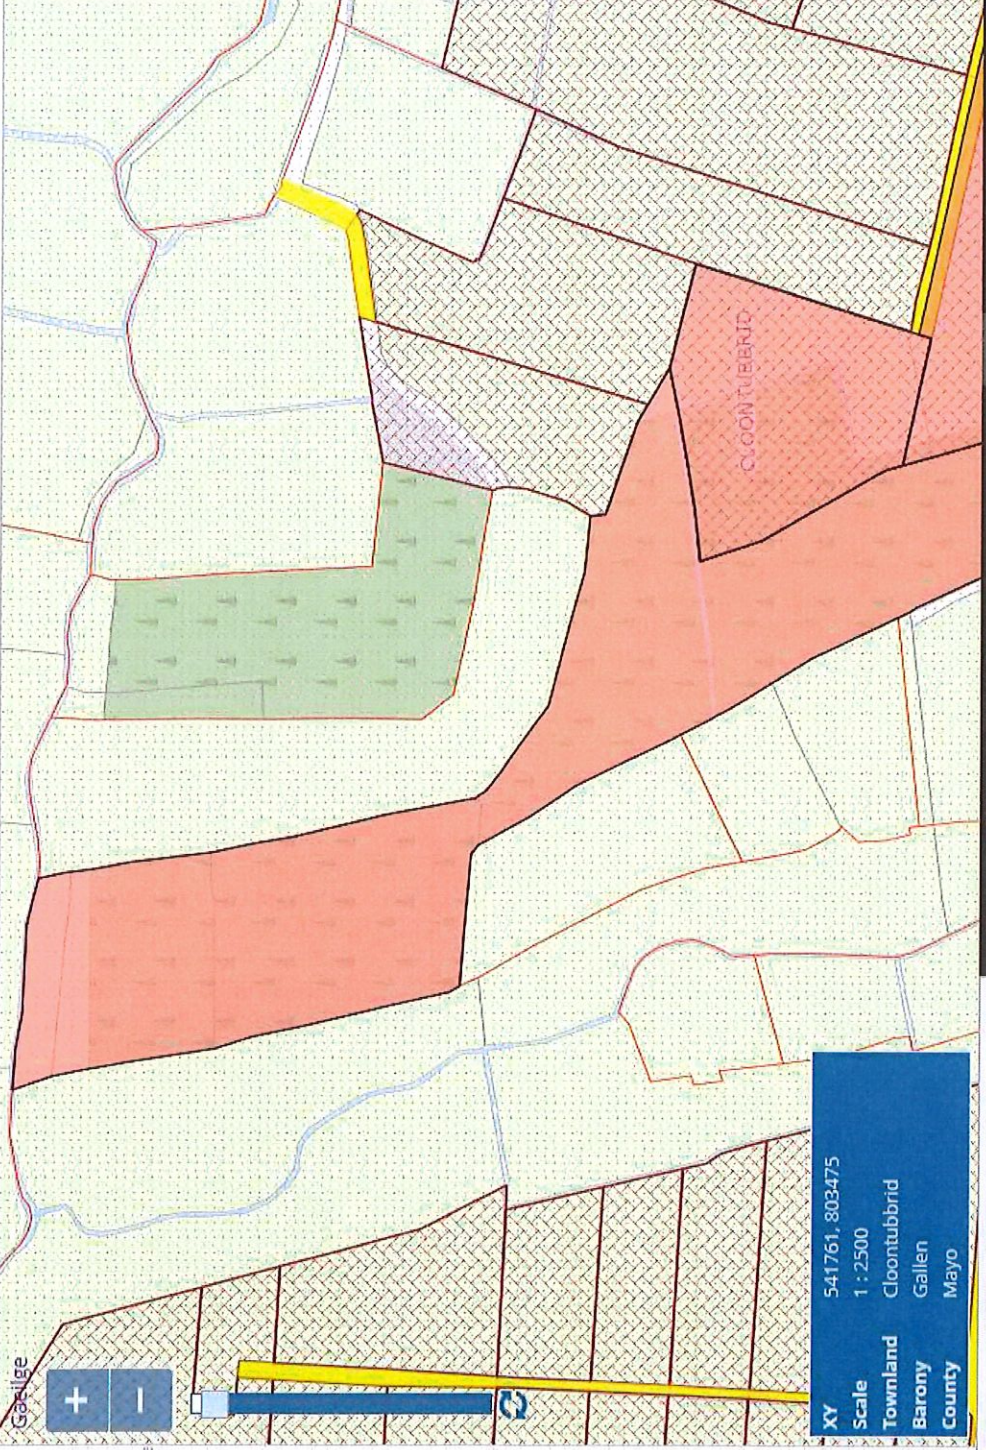

XY 913521, 808944  
 Scale 1 : 10K  
 Townland Cloontubbrid  
 Barony Gallen  
 County Mayo

> Back  
 Property Details

Folio Number	MY63275F
Title Level	Freehold
Plan Number	15K
Property Number	1
Area of selected plans	13.97 hectares.
Number of Plans on this folio:	6
Address	Not Available

Add to Basket Create Alert

\*PRA Boundaries and Plan Area are not conclusive. See Section 62(2) of Registration of Title Act 2006 and Rule 8(3) of the Land Registration Rules 2012.

View Basket  
 Print Current View  
 Help

Property Details

Back

Folio Number	MY63273F
Title Level	Freehold
Plan Number	15K
Property Number	1
Area of selected plans	13.97 hectares.
Number of Plans on this folio:	6
Address	Not Available

Add to Basket    Create Alert

\*PRA Boundaries and Plan Area are not conclusive. See [Section 62\(2\)](#) of Registration of Title Act 2006 and [Rule 8\(3\)](#) of the Land Registration Rules 2012.

View Basket    Print Current View    Help