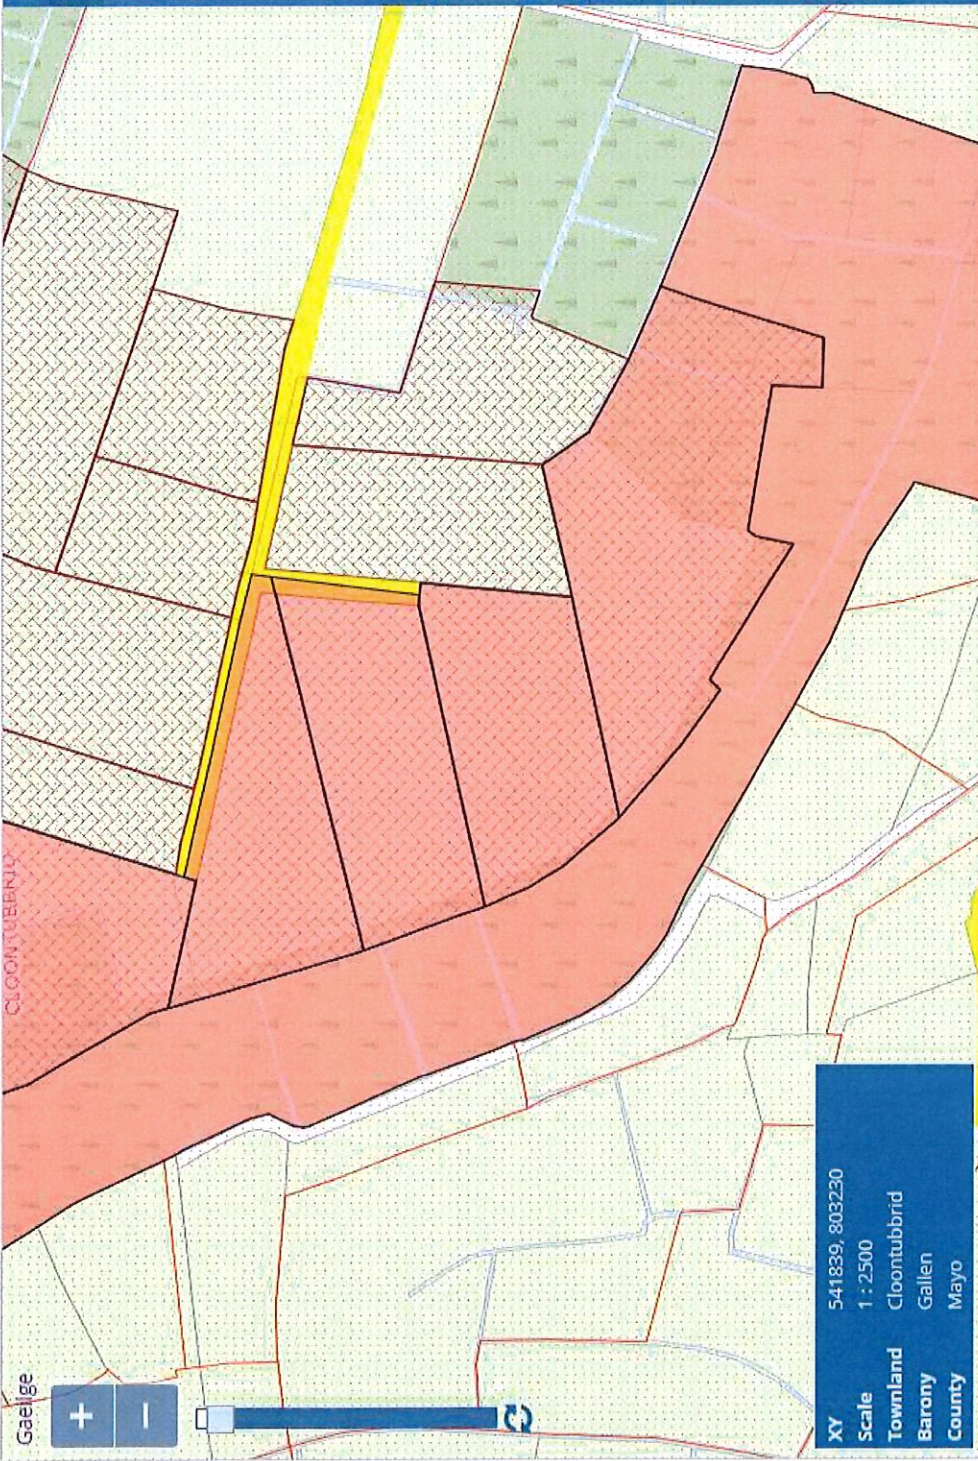

Gaeilge

+ -

+

New

XY 541839, 803230
Scale 1 : 2500
Townland Cloontubbrid
Barony Gallen
County Mayo

Property Details

> Back

Folio Number MY63275F
Title Level Freehold
Plan Number 15K
Property Number 1
Area of selected plans 13.97 hectares.
Number of Plans on this folio: 6
Address Not Available

Add to Basket Create Alert

*PRA Boundaries and Plan Area are not conclusive. See Section 62(2) of Registration of Title Act 2006 and Rule 8(3) of the Land Registration Rules 2012.

View Basket
Print Current View
Help