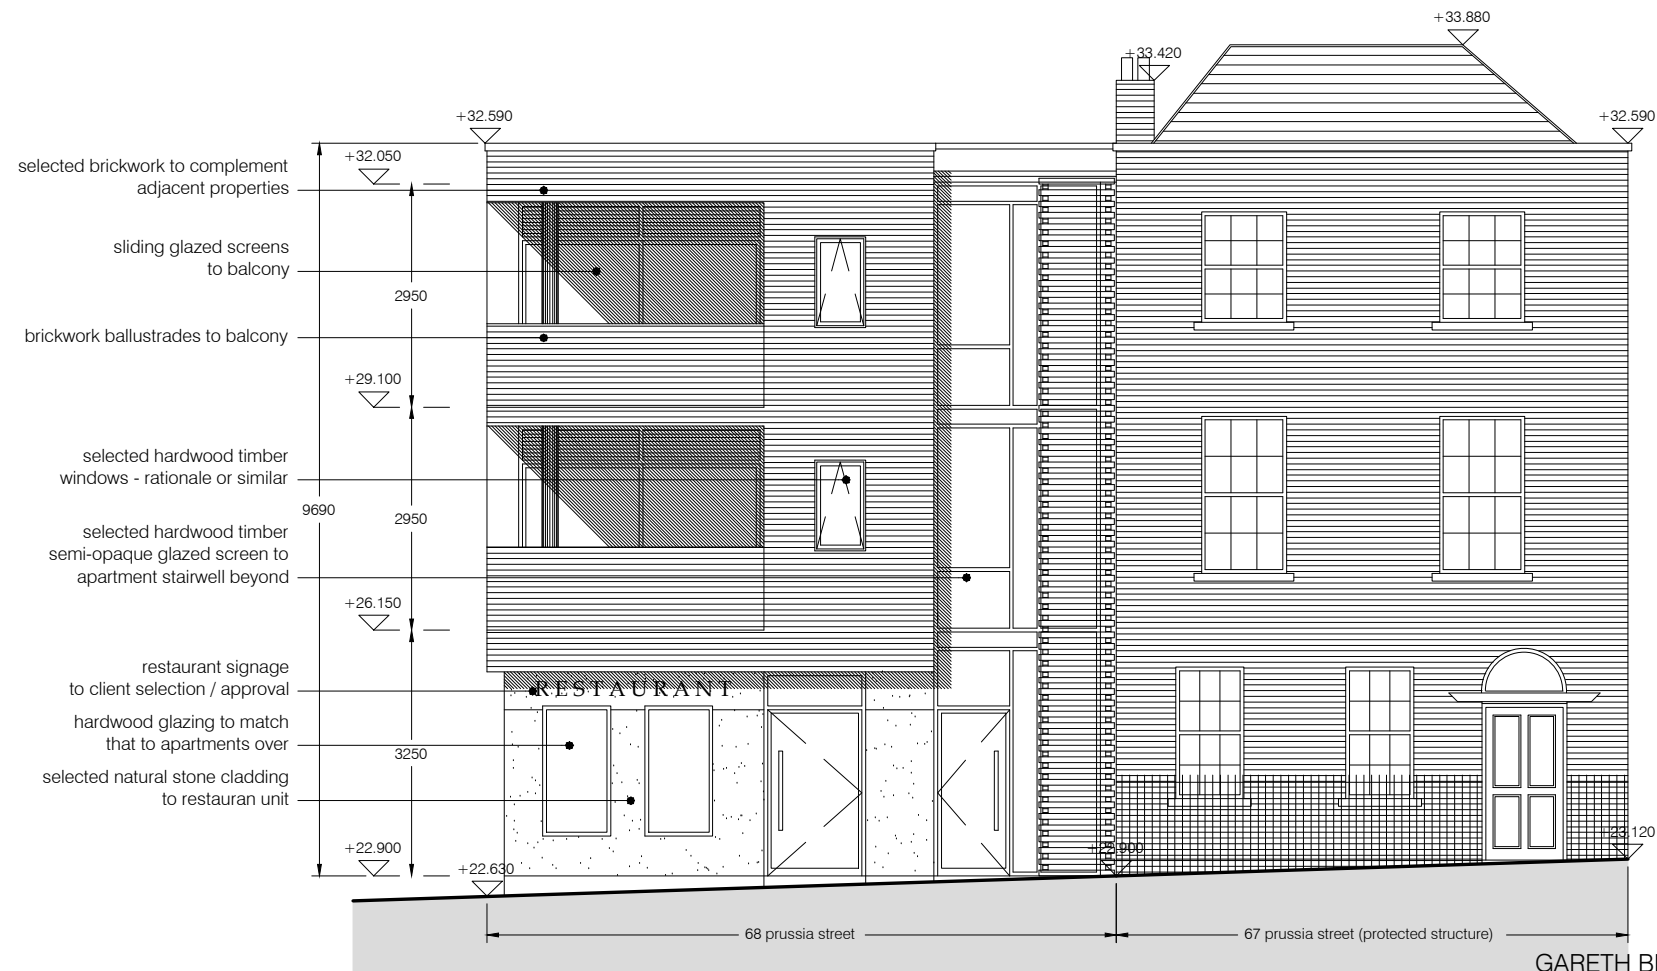

PROPOSED ELEVATION TO ST JOSEPHS ROAD

PROPOSED ELEVATION TO PRUSSIA STREET

ADDITIONAL INFORMATION
DRAWING TO BE USED FOR ADDITIONAL INFORMATION ONLY

GARETH BRENNAN B.Sc. B.Arch. 74 Leinster Avenue, Dublin 3. Tel: 086 8238407 e-mail: gareth_brennan@yahoo.com

PROJECT:	DRAWING NO:	DRAWING TITLE:	SCALE:	DATE:
PROPOSED DEVELOPMENT AT 68 PRUSSIA STREET, DUBLIN 7 FOR JIMMY MCLOUGHLIN.	07.07.A103	PROPOSED ELEVATIONS	1:100	JUNE 2008