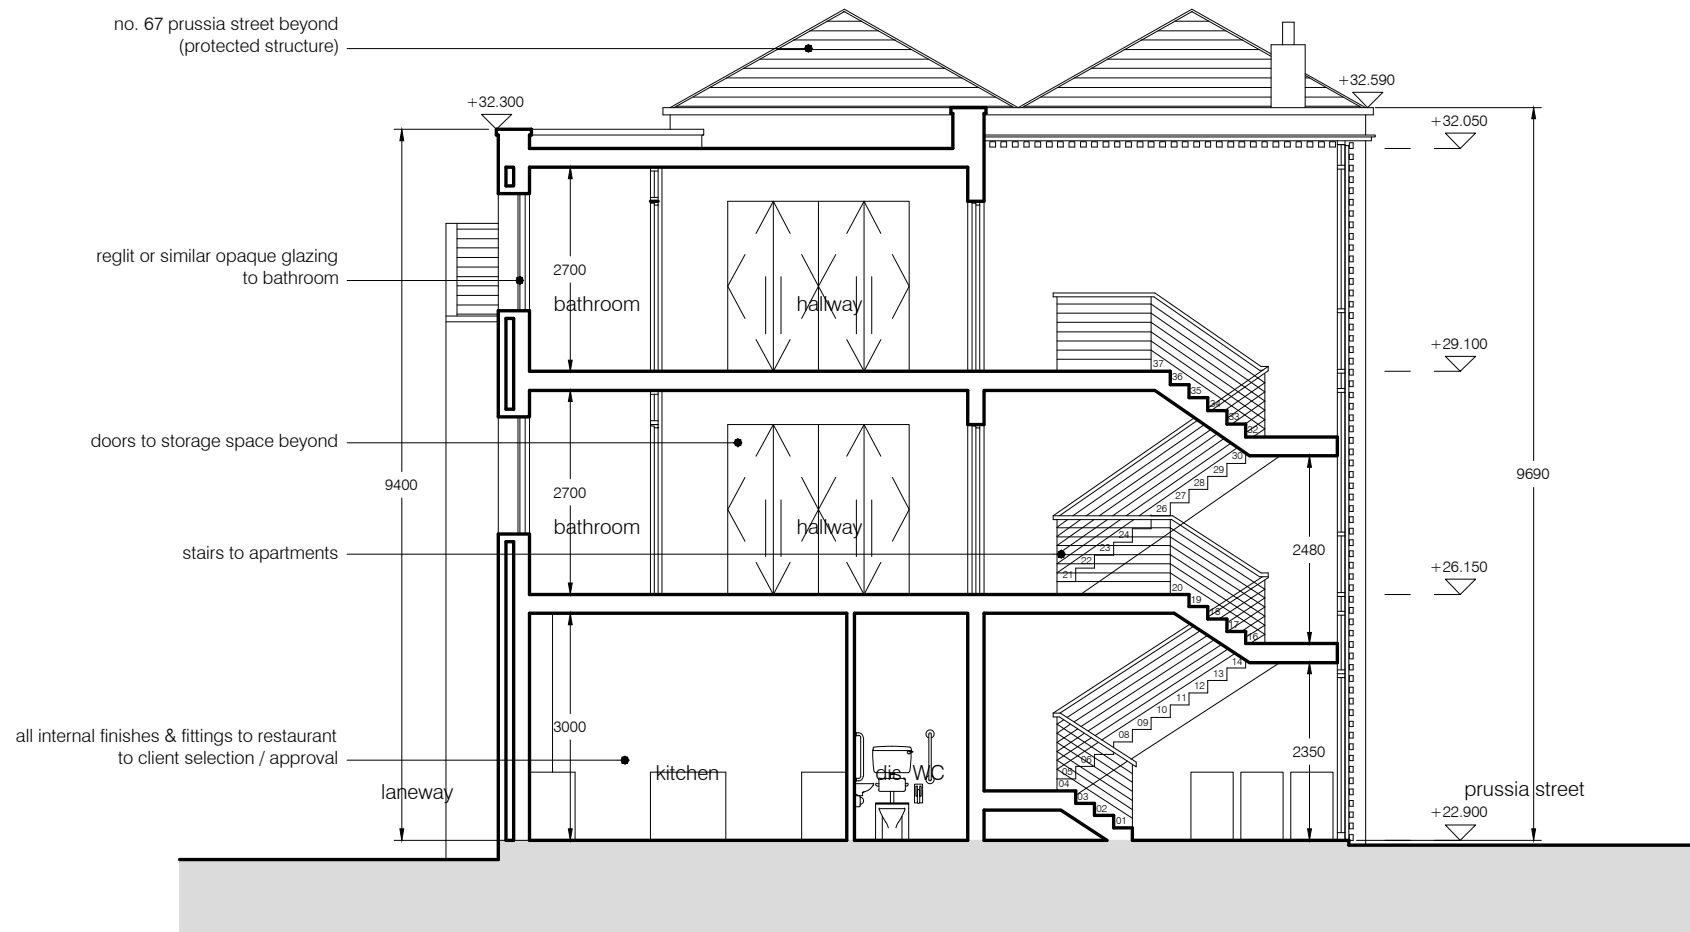

PROPOSED SECTION A-A

PROPOSED SECTION B-B

ADDITIONAL INFORMATION
DRAWING TO BE USED FOR ADDITIONAL INFORMATION ONLY

GARETH BRENNAN B.Sc. B.Arch. 74 Leinster Avenue, Dublin 3. Tel: 086 8238407 e-mail: gareth_brennan@yahoo.com

PROJECT:	DRAWING NO:	DRAWING TITLE:	SCALE:	DATE:
PROPOSED DEVELOPMENT AT 68 PRUSSIA STREET, DUBLIN 7 FOR JIMMY M'CLOUGHLIN.	07.07.A105	PROPOSED SECTIONS	1:100	JUNE 2008