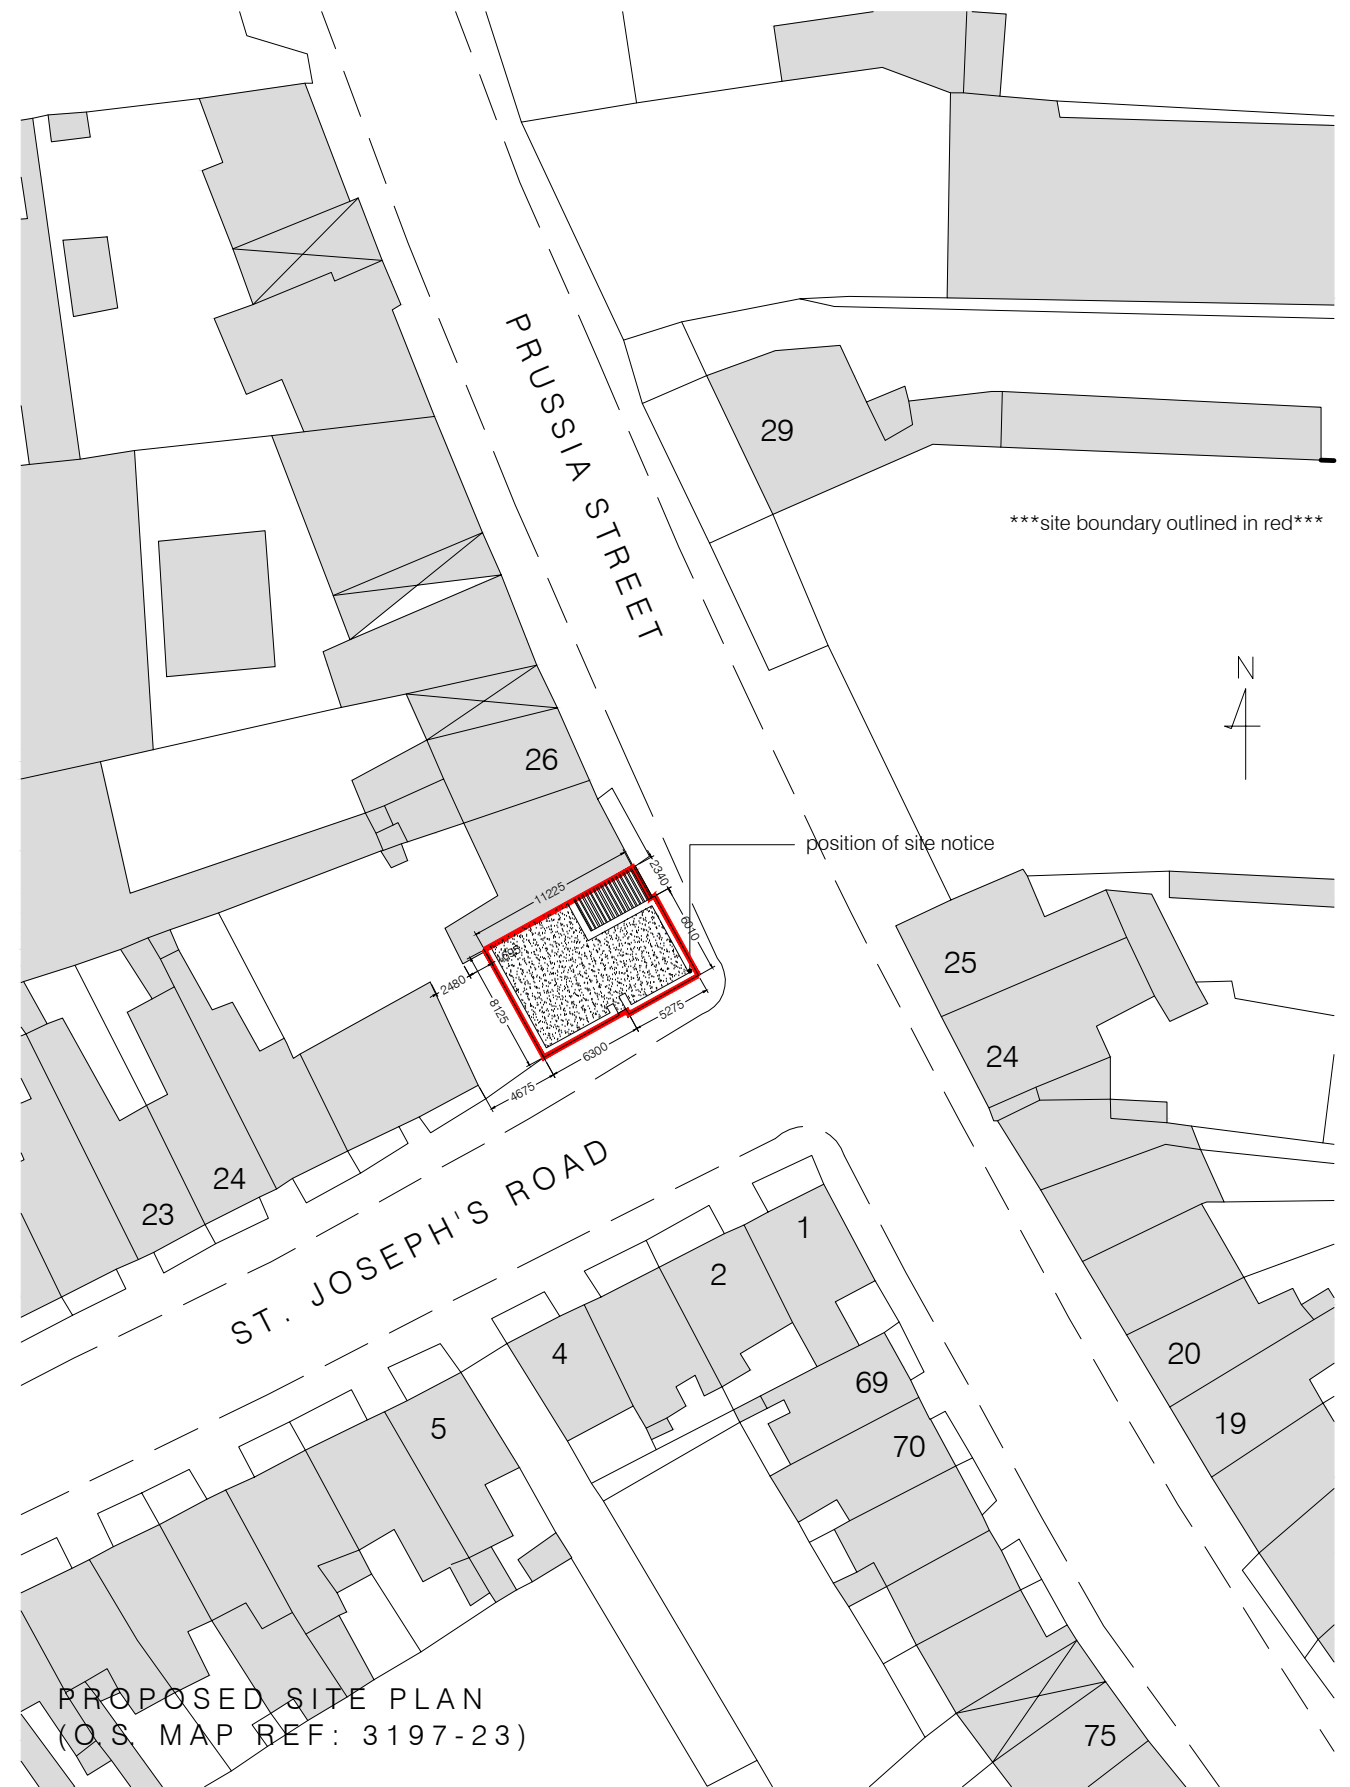

ADDITIONAL INFORMATION
DRAWING TO BE USED FOR ADDITIONAL INFORMATION ONLY

GARETH BRENNAN B.Sc. B.Arch. 74 Leinster Avenue, Dublin 3. Tel: 086 8238407 e-mail: gareth_brennan@yahoo.com

PROJECT:	DRAWING NO:	DRAWING TITLE:	SCALE:	DATE:
PROPOSED DEVELOPMENT AT 68 PRUSSIA STREET, DUBLIN 7 FOR JIMMY MCLOUGHLIN.	07.07.A102	PROPOSED SECOND FLOOR PLAN & SITE PLAN	1:100 1:500	JUNE 2008