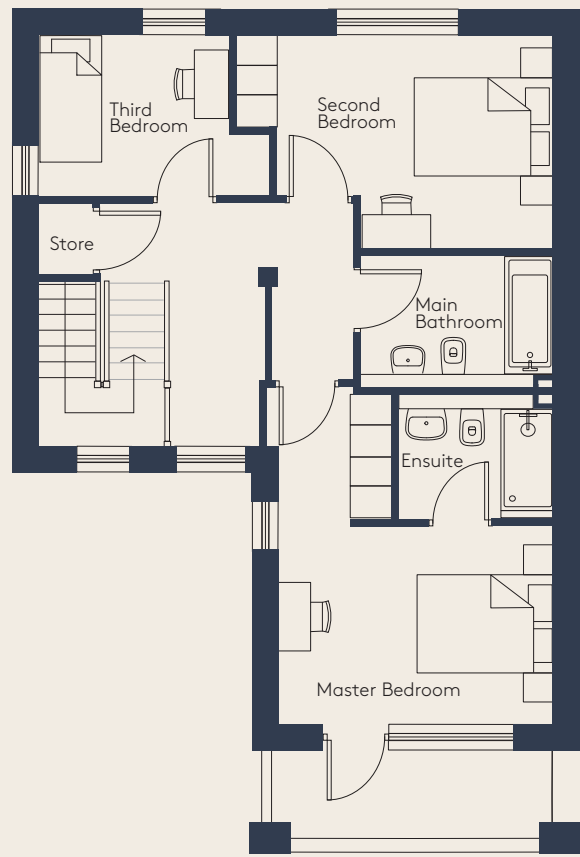

THE CREST

3 BED SEMI-DETACHED
From 123 SQ M | 1,323 SQ FT

Ground Floor

First Floor