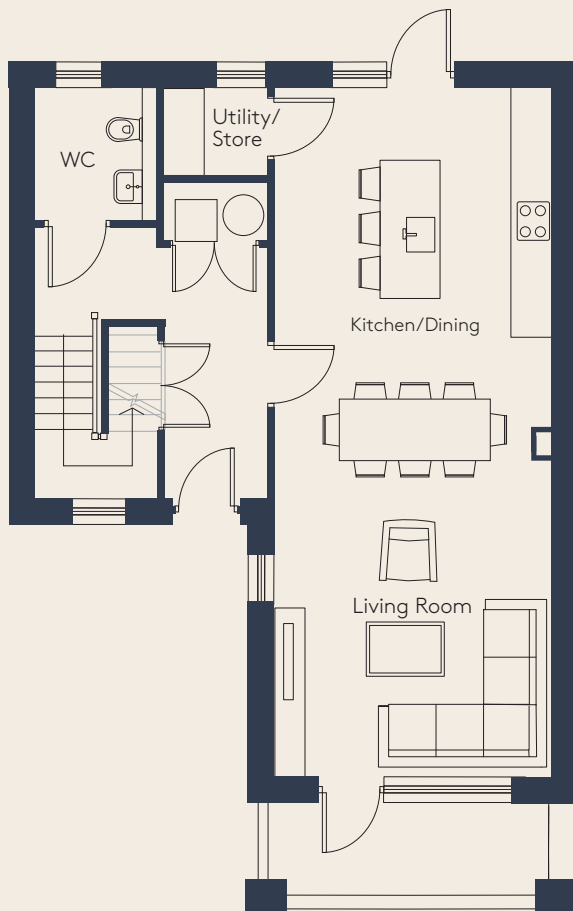

THE CREST

3 BED SEMI-DETACHED
From 123 SQ M | 1,323 SQ FT

Ground Floor

First Floor