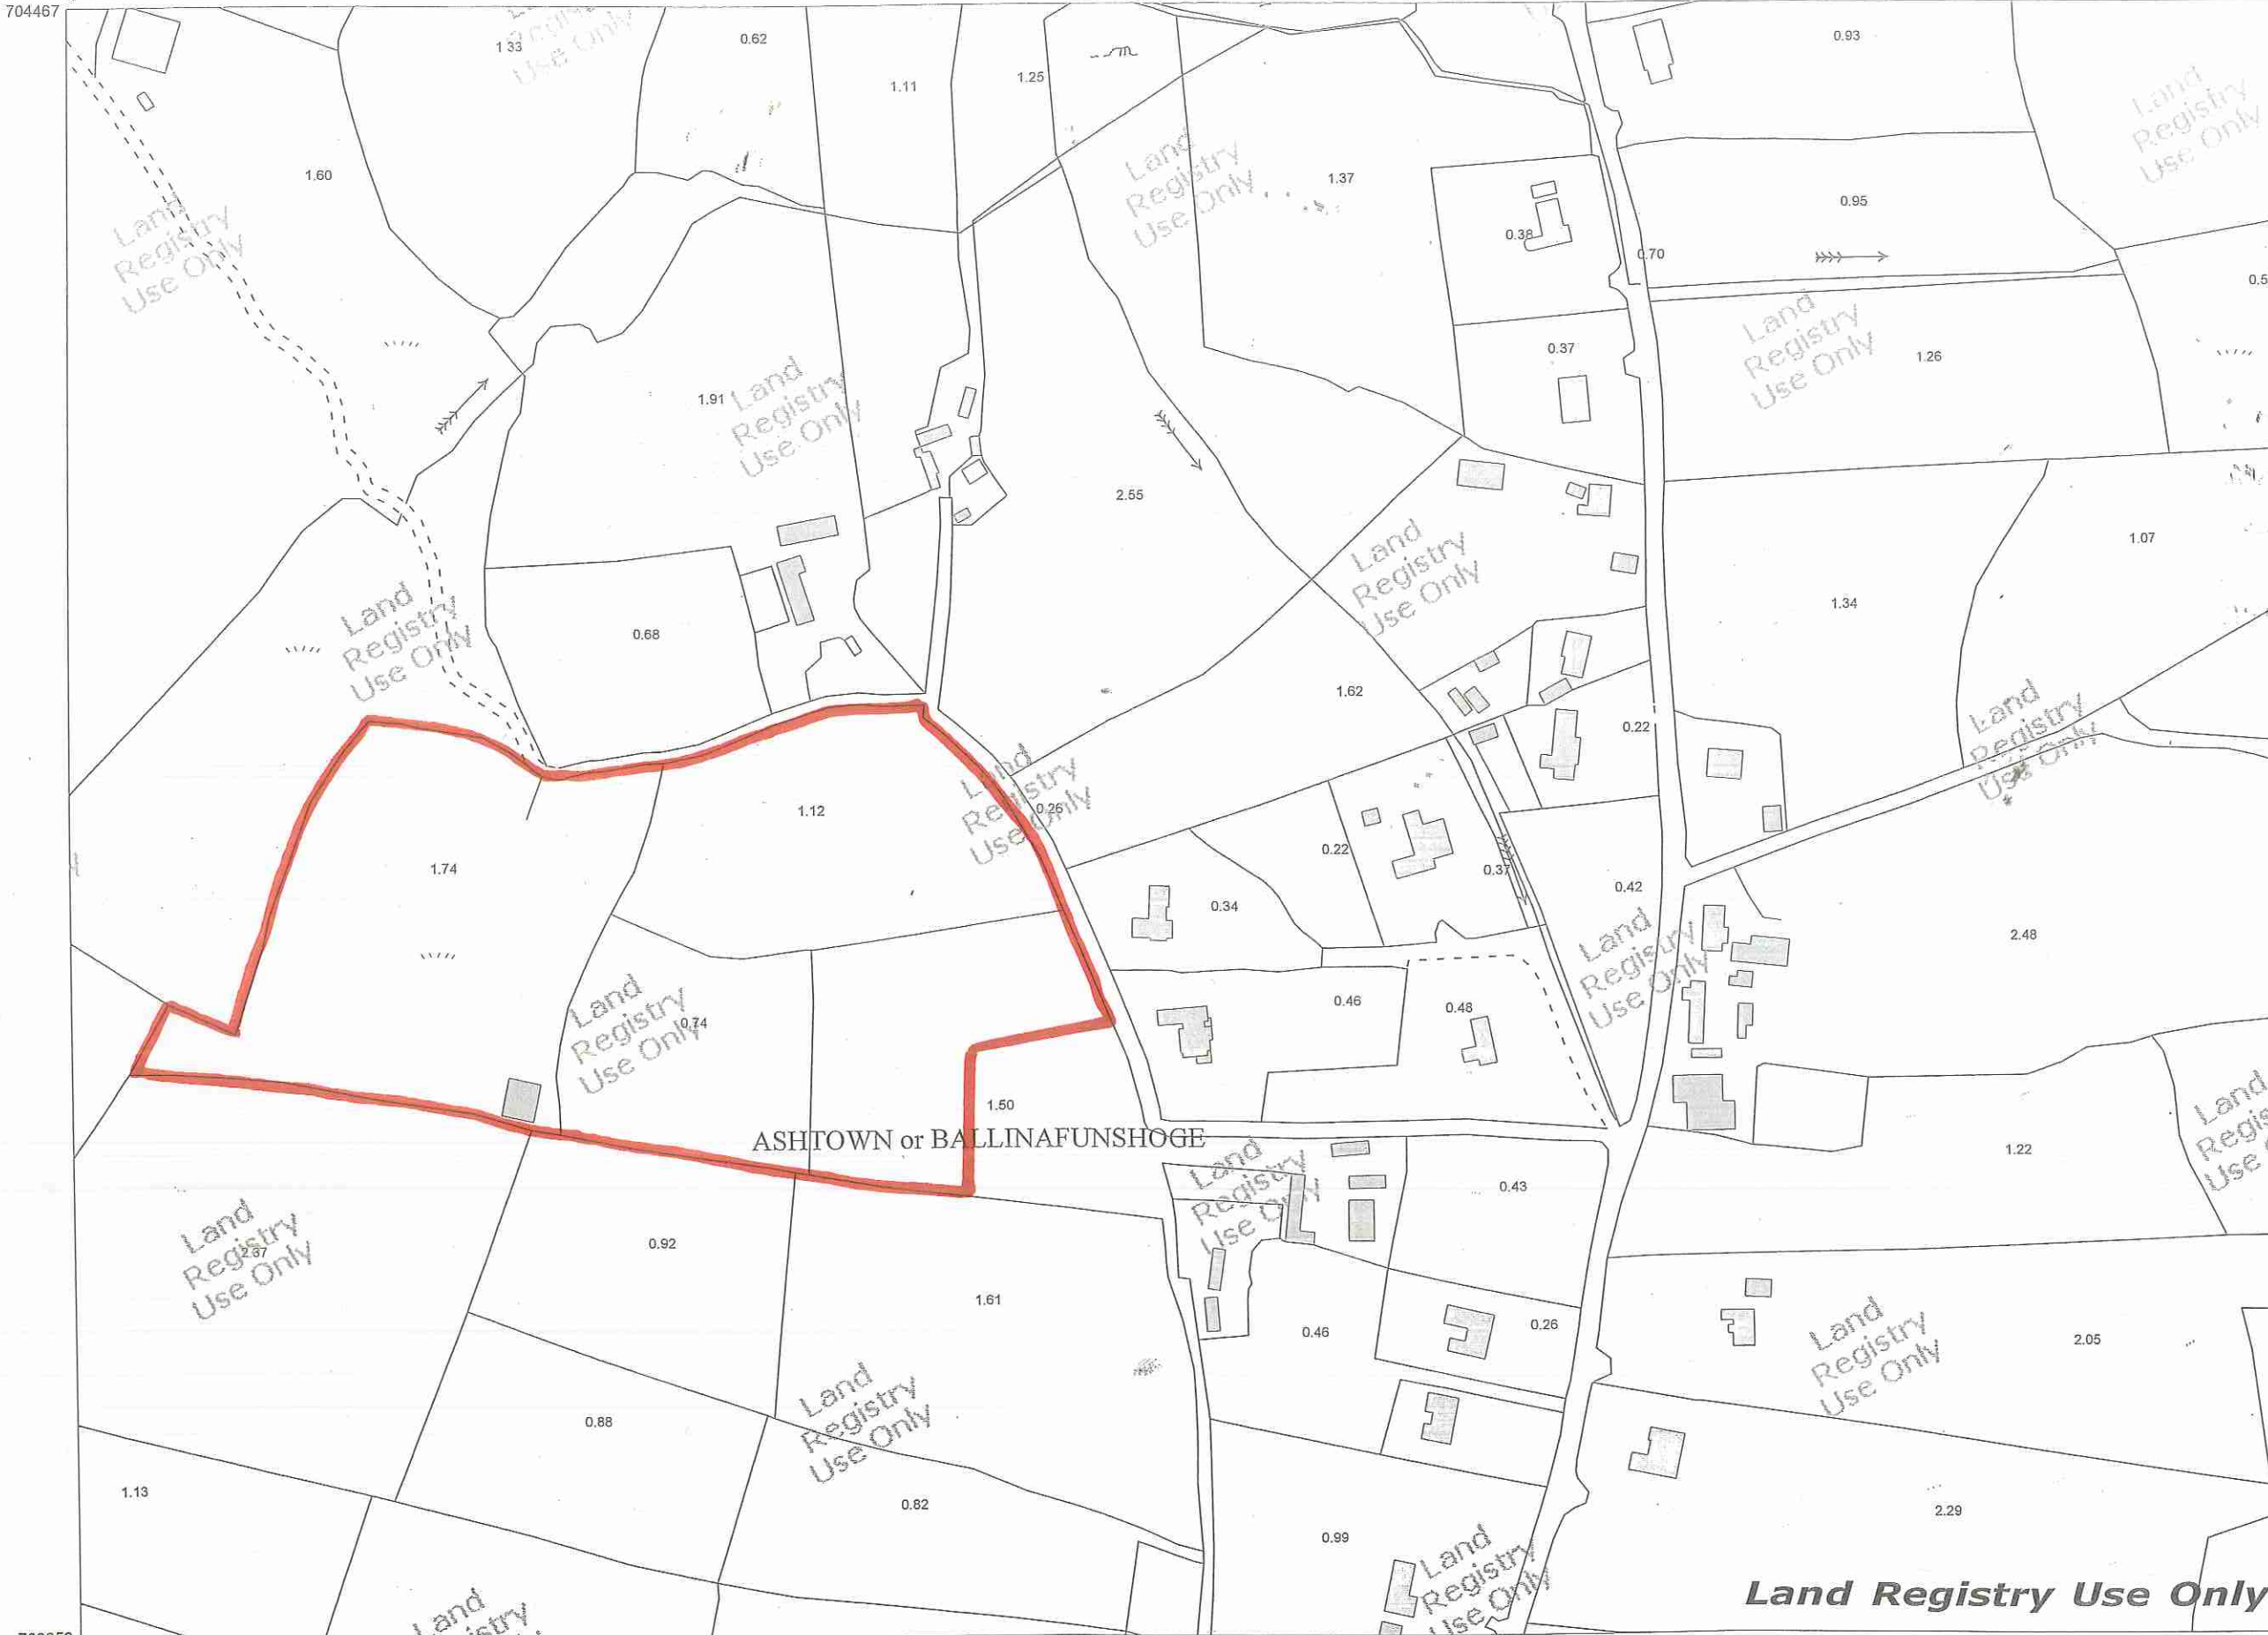

Surveyed 2000
Revised 2015
Levelled

Land Registry Compliant Map

718007

ITM CENTRE PT. COORDS.

717592,704160

DESCRIPTION

MAP SHEETS

Digital Map
3845

Printed and Compiled by
Snap Print,
Tallaght Retail Park, Belgard Road,
Tallaght, Dublin 24

Sáraíonn atáirgeadh neamhúdaraithe cóipcheart
Shuirbhéireacht Ordanáis Éireann agus
Rialtas na hÉireann.
Unauthorised reproduction infringes Ordnance
Survey Ireland and Government of Ireland
copyright.

© Suirbhéireacht Ordanáis Éireann, 2015
© Ordnance Survey Ireland, 2015

703852

Scale:- 1:2,500
Scála:- 1:2,500

Plot Ref. No. 25248240_1_1
Plot Date 07-DEC-2015

NOTE MAP FOR ILLUSTRATION PURPOSES ONLY
FENELON PROPERTIES