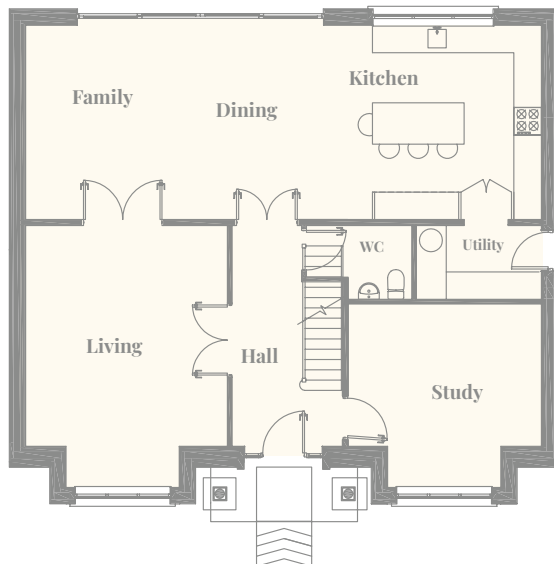

Seapoint Manor

MORNINGTON • CO MEATH

Four Bedroom Detached House

Ground Floor

First Floor

Second Floor