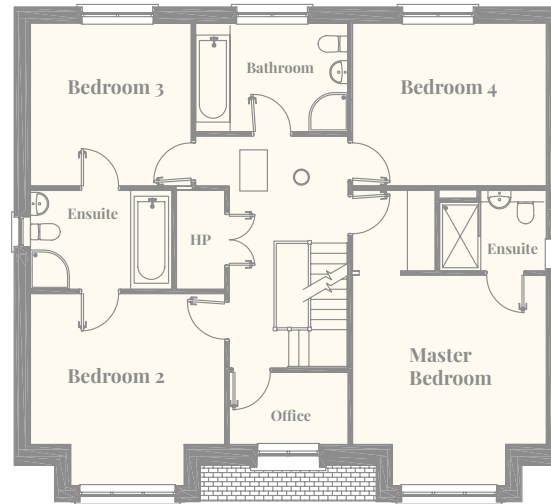

Seapoint Manor

MORNINGTON • CO MEATH

Four Bedroom Detached House

Ground Floor

First Floor

Second Floor