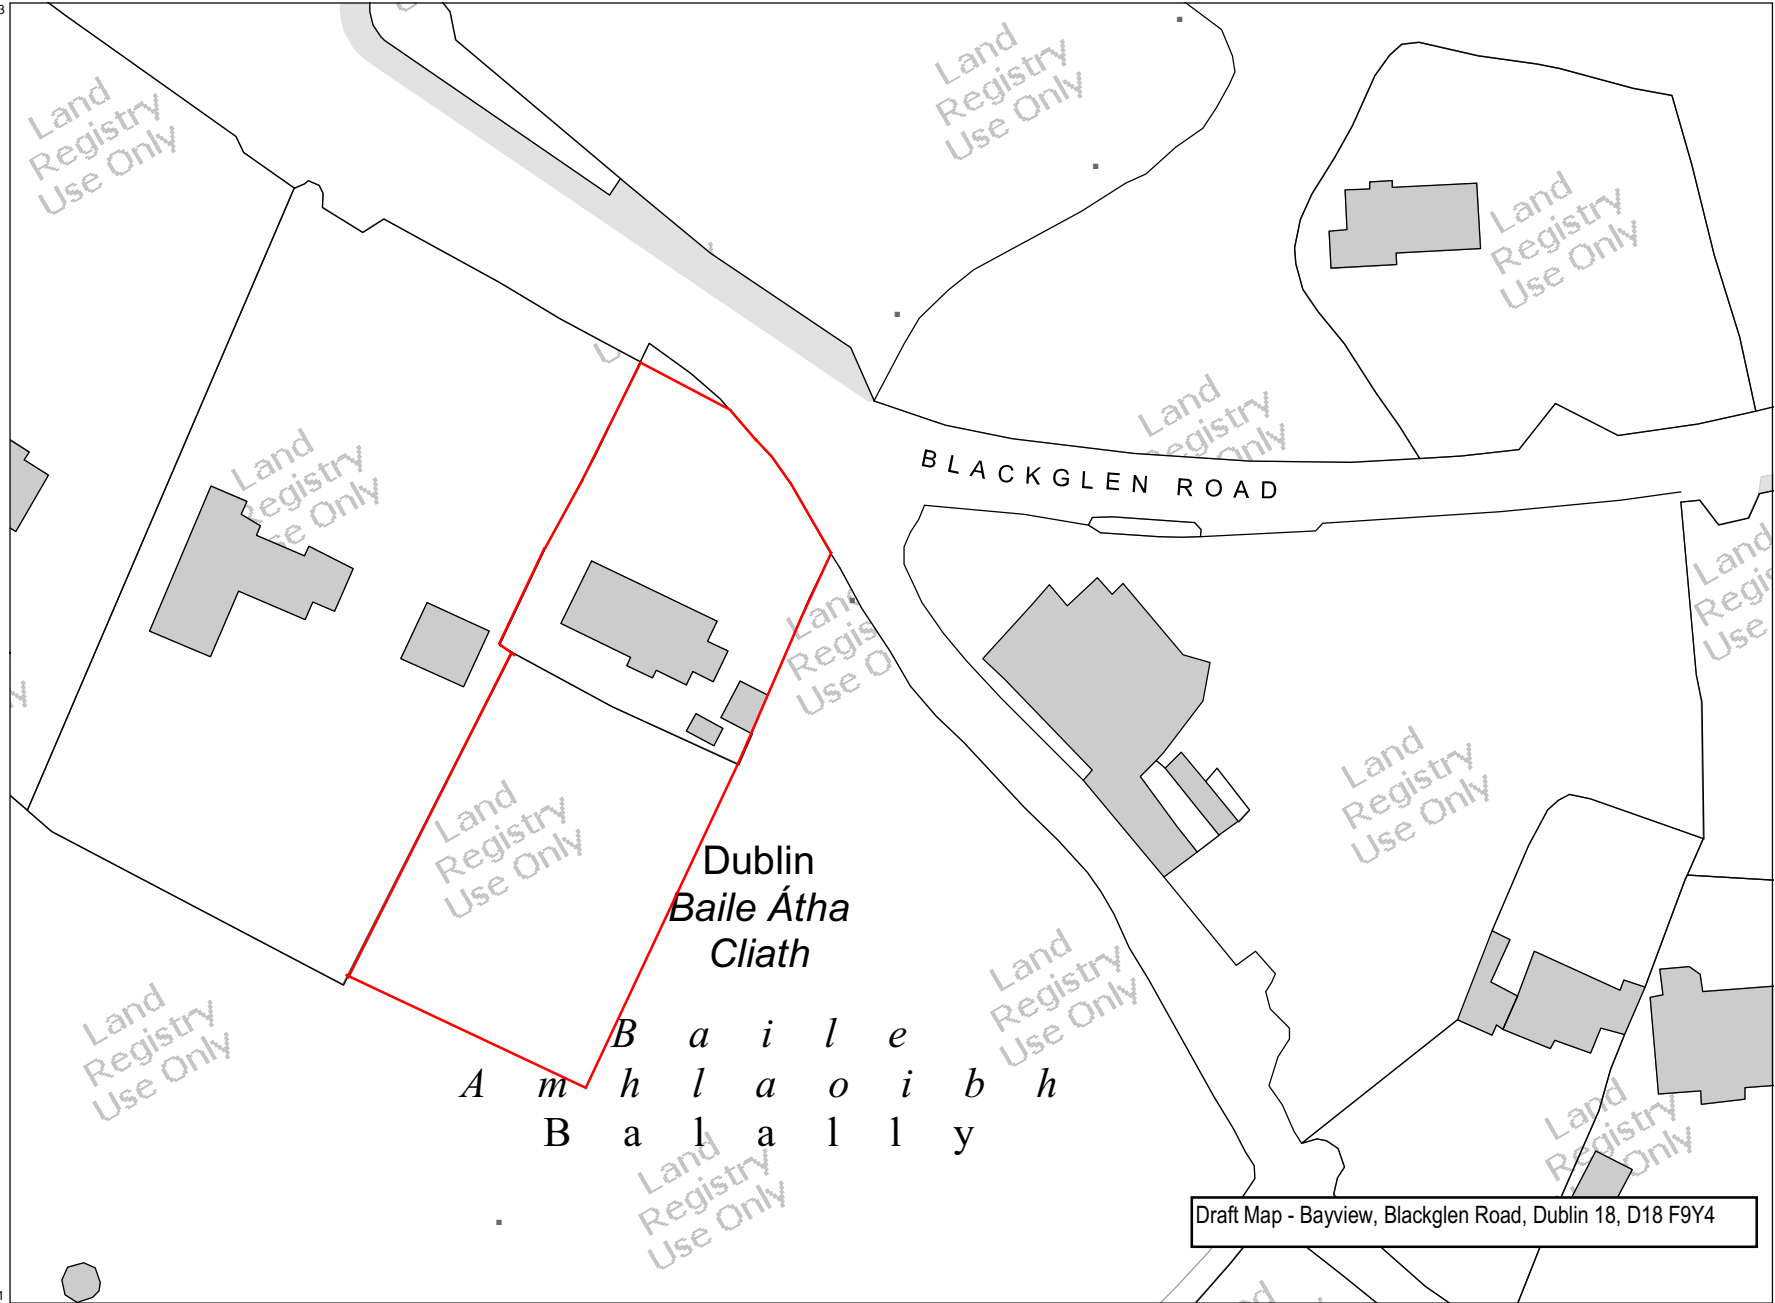

The representation on this map
of a road, track or footpath
is not evidence of the existence
of a right of way.

Ordnance Survey maps
never show legal property
boundaries, nor do they
show ownership of
physical features.

Draft Map - Bayview, Blackglen Road, Dublin 18, D18 F9Y4

OUTPUT SCALE: 1:1,000

CAPTURE RESOLUTION:
The map objects are only accurate to the
resolution at which they were captured.
Output scale is not indicative of data capture scale.
Further information is available at:
<http://www.osi.ie>; search 'Capture Resolution'